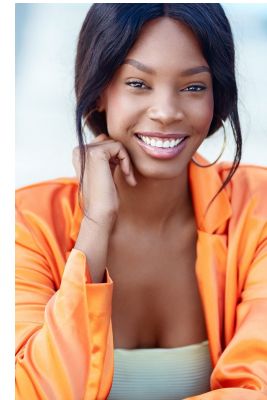

BOSS MODELS

DURBAN

YOLANDA GCABASHE

Height: 176cm Bust: 86cm Waist: 64cm Hips: 95cm Shoe: 5 UK Hair: Dark Brown Eyes: Brown

BOSS MODELS

DURBAN

YOLANDA GCABASHE

Height: 176cm Bust: 86cm Waist: 64cm Hips: 95cm Shoe: 5 UK Hair: Dark Brown Eyes: Brown