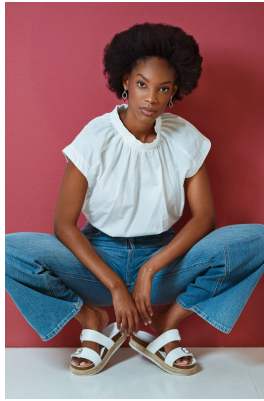

BOSS MODELS

DURBAN

YOLANDA GCABASHE

Height: 176cm Bust: 86cm Waist: 64cm Hips: 95cm Shoe: 5 UK Hair: Dark Brown Eyes: Brown

BOSS MODELS

DURBAN

YOLANDA GCABASHE

Height: 176cm Bust: 86cm Waist: 64cm Hips: 95cm Shoe: 5 UK Hair: Dark Brown Eyes: Brown