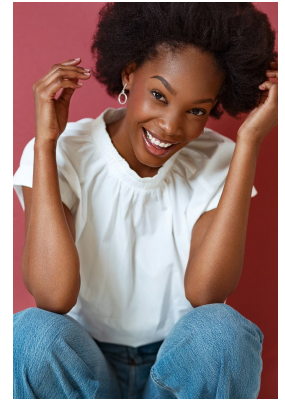

BOSS MODELS

DURBAN

YOLANDA GCABASHE

Height: 176cm Bust: 86cm Waist: 64cm Hips: 95cm Shoe: 5 UK Hair: Dark Brown Eyes: Brown

BOSS MODELS

DURBAN

YOLANDA GCABASHE

Height: 176cm Bust: 86cm Waist: 64cm Hips: 95cm Shoe: 5 UK Hair: Dark Brown Eyes: Brown