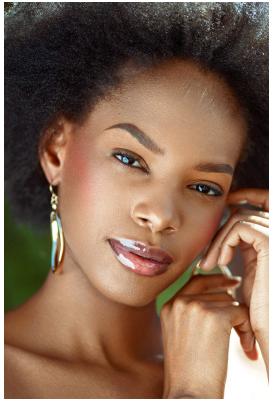

BOSS MODELS

DURBAN

YOLANDA GCABASHE

Height: 176cm Bust: 86cm Waist: 64cm Hips: 95cm Shoe: 5 UK Hair: Dark Brown Eyes: Brown

BOSS MODELS

DURBAN

YOLANDA GCABASHE

Height: 176cm Bust: 86cm Waist: 64cm Hips: 95cm Shoe: 5 UK Hair: Dark Brown Eyes: Brown