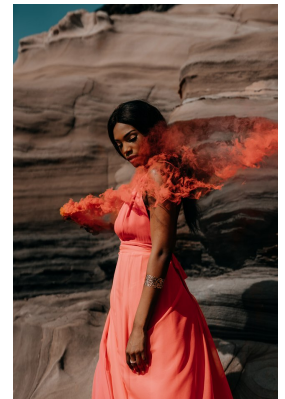

BOSS MODELS

DURBAN

YOLANDA GCABASHE

Height: 176cm Bust: 86cm Waist: 64cm Hips: 95cm Shoe: 5 UK Hair: Dark Brown Eyes: Brown

BOSS MODELS

DURBAN

YOLANDA GCABASHE

Height: 176cm Bust: 86cm Waist: 64cm Hips: 95cm Shoe: 5 UK Hair: Dark Brown Eyes: Brown