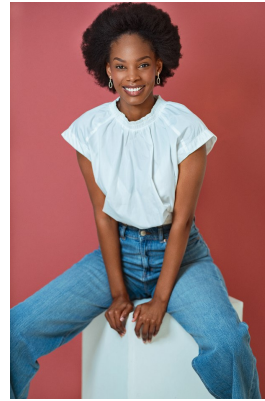

BOSS MODELS

DURBAN

YOLANDA GCABASHE

Height: 176cm Bust: 86cm Waist: 64cm Hips: 95cm Shoe: 5 UK Hair: Dark Brown Eyes: Brown

BOSS MODELS

DURBAN

YOLANDA GCABASHE

Height: 176cm Bust: 86cm Waist: 64cm Hips: 95cm Shoe: 5 UK Hair: Dark Brown Eyes: Brown