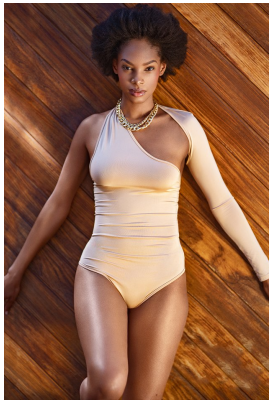

BOSS MODELS

DURBAN

YOLANDA GCABASHE

Height: 176cm Bust: 86cm Waist: 64cm Hips: 95cm Shoe: 5 UK Hair: Dark Brown Eyes: Brown

BOSS MODELS

DURBAN

YOLANDA GCABASHE

Height: 176cm Bust: 86cm Waist: 64cm Hips: 95cm Shoe: 5 UK Hair: Dark Brown Eyes: Brown