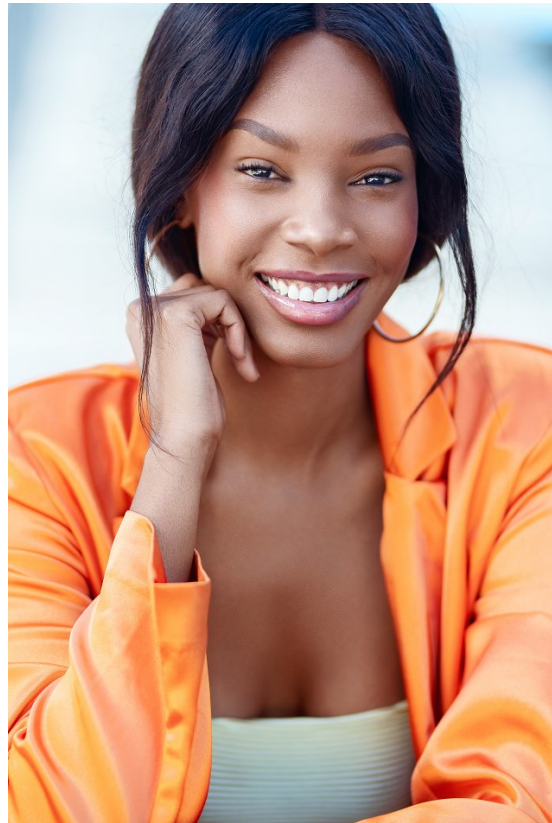

BOSS MODELS

DURBAN

YOLANDA GCABASHE

Height: 176cm Bust: 86cm Waist: 64cm Hips: 95cm Shoe: 5 UK Hair: Dark Brown Eyes: Brown

BOSS MODELS

DURBAN

YOLANDA GCABASHE

Height: 176cm Bust: 86cm Waist: 64cm Hips: 95cm Shoe: 5 UK Hair: Dark Brown Eyes: Brown