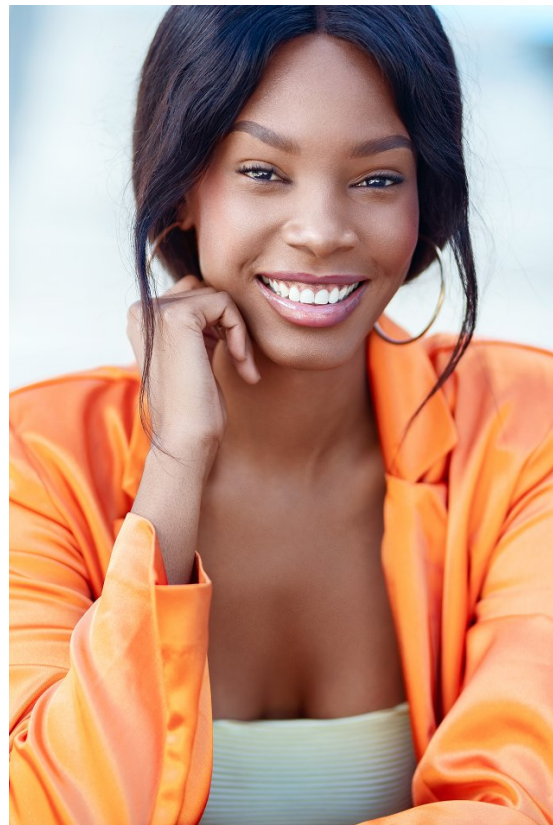

BOSS MODELS

DURBAN

YOLANDA GCABASHE

Height: 176cm Bust: 86cm Waist: 64cm Hips: 95cm Shoe: 5 UK Hair: Dark Brown Eyes: Brown

BOSS MODELS

DURBAN

YOLANDA GCABASHE

Height: 176cm Bust: 86cm Waist: 64cm Hips: 95cm Shoe: 5 UK Hair: Dark Brown Eyes: Brown