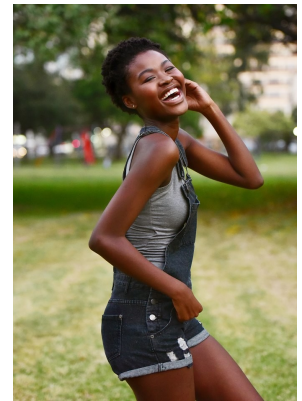

BOSS MODELS

DURBAN

PHUMELELA NGCOBO

Height: 173cm Bust: 80cm Waist: 66cm Hips: 93cm Shoe: 6 UK Hair: Black Eyes: Black