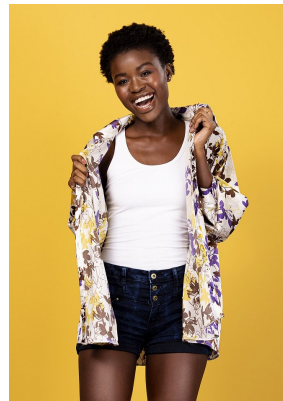

BOSS MODELS

DURBAN

PHUMELELA NGCOBO

Height: 173cm Bust: 74cm Waist: 63cm Hips: 90cm Shoe: 6 UK Hair: Black Eyes: Black