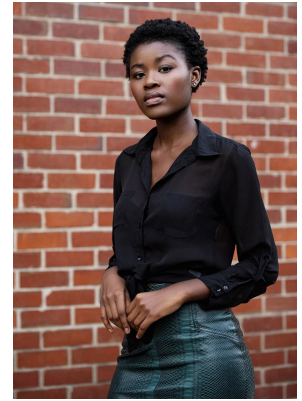

BOSS MODELS

DURBAN

PHUMELELA NGCOBO

Height: 173cm Bust: 80cm Waist: 66cm Hips: 93cm Shoe: 6 UK Hair: Black Eyes: Black