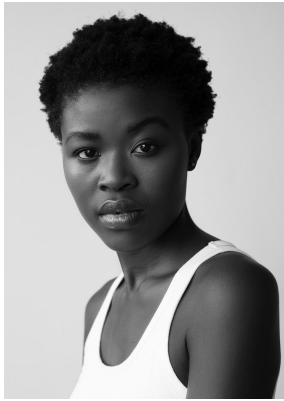

BOSS MODELS

DURBAN

PHUMELELA NGCOBO

Height: 173cm Bust: 80cm Waist: 66cm Hips: 93cm Shoe: 6 UK Hair: Black Eyes: Black