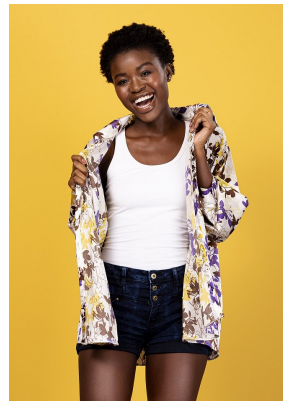

BOSS MODELS

DURBAN

PHUMELELA NGCOBO

Height: 173cm Bust: 80cm Waist: 66cm Hips: 93cm Shoe: 6 UK Hair: Black Eyes: Black