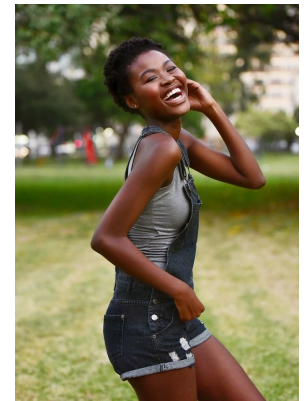

BOSS MODELS

DURBAN

PHUMELELA NGCOBO

Height: 173cm Bust: 74cm Waist: 63cm Hips: 90cm Shoe: 6 UK Hair: Black Eyes: Black