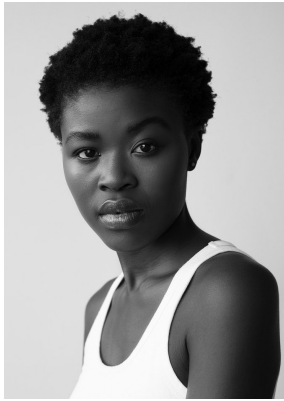

BOSS MODELS

DURBAN

PHUMELELA NGCOBO

Height: 173cm Bust: 74cm Waist: 63cm Hips: 90cm Shoe: 6 UK Hair: Black Eyes: Black