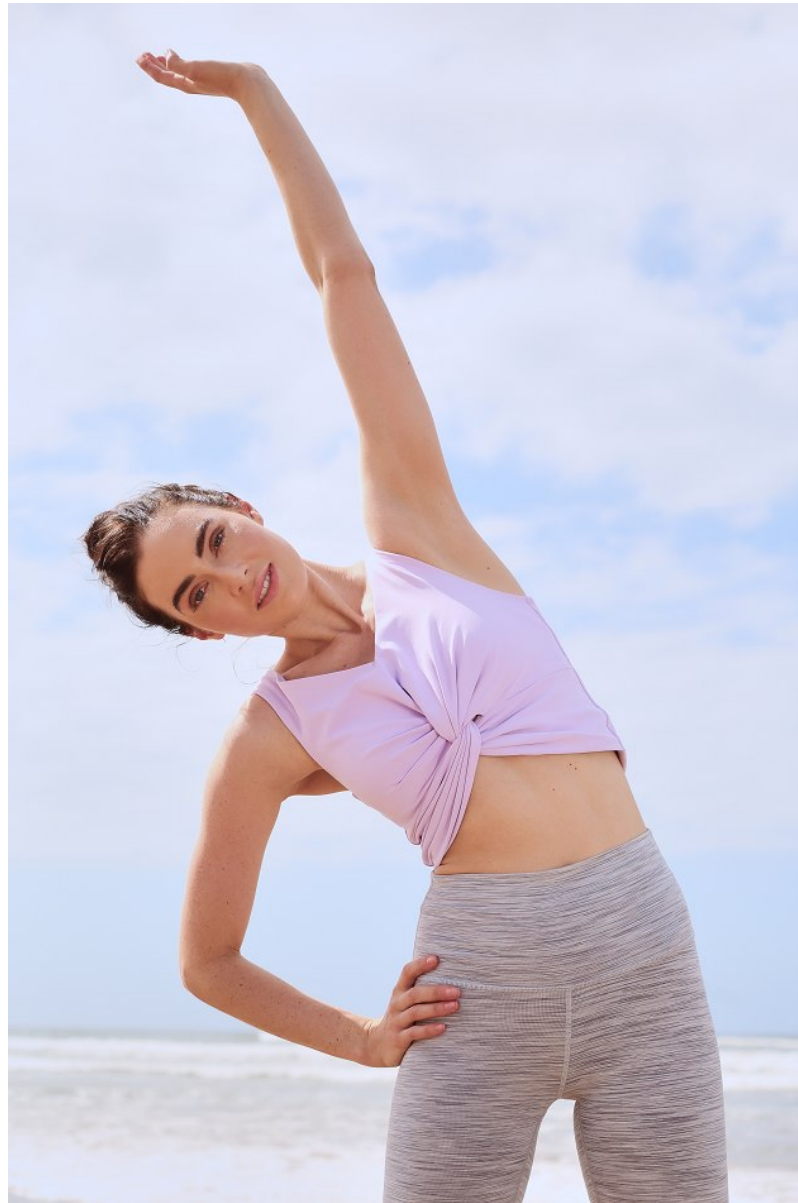

SARAH CANNON

BOSS MODELS

DURBAN

SARAH CANNON

Height: 173cm Bust: 82cm Waist: 62cm Hips: 92cm Shoe: 5.5 UK Hair: Light Brown Eyes: Blue