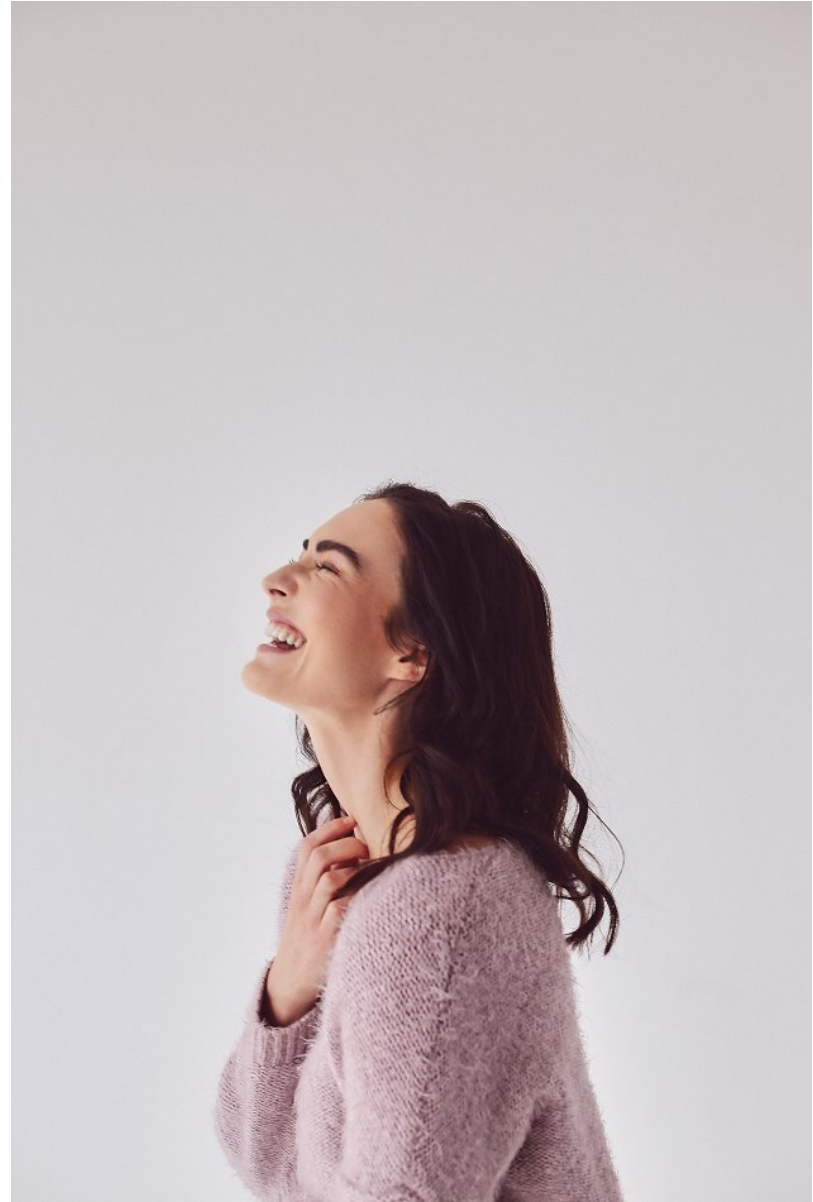

BOSS MODELS

DURBAN

SARAH CANNON

Height: 173cm Bust: 82cm Waist: 62cm Hips: 92cm Shoe: 5.5 UK Hair: Light Brown Eyes: Blue