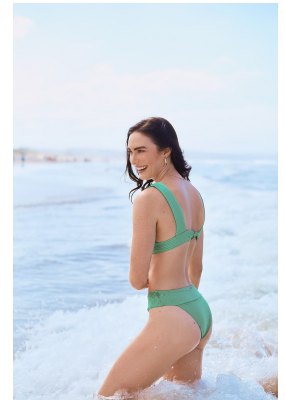

# BOSS MODELS

DURBAN

## SARAH CANNON

Height: 173cm Bust: 82cm Waist: 62cm Hips: 92cm Shoe: 5.5 UK Hair: Light Brown Eyes: Blue

# BOSS MODELS

DURBAN

SARAH CANNON

Height: 173cm Bust: 82cm Waist: 62cm Hips: 92cm Shoe: 5.5 UK Hair: Light Brown Eyes: Blue