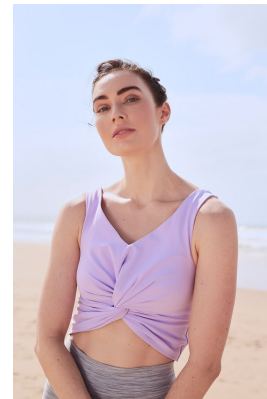

# BOSS MODELS

DURBAN

## SARAH CANNON

Height: 173cm Bust: 82cm Waist: 62cm Hips: 92cm Shoe: 5.5 UK Hair: Light Brown Eyes: Blue

# BOSS MODELS

DURBAN

SARAH CANNON

Height: 173cm Bust: 82cm Waist: 62cm Hips: 92cm Shoe: 5.5 UK Hair: Light Brown Eyes: Blue