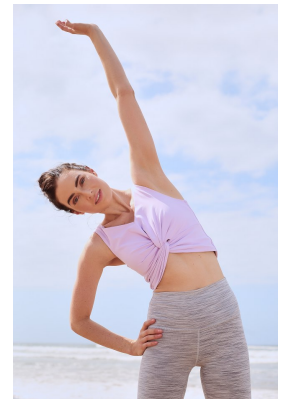

BOSS MODELS

DURBAN

SARAH CANNON

Height: 173cm Bust: 82cm Waist: 62cm Hips: 92cm Shoe: 5.5 UK Hair: Light Brown Eyes: Blue

BOSS MODELS

DURBAN

SARAH CANNON

Height: 173cm Bust: 82cm Waist: 62cm Hips: 92cm Shoe: 5.5 UK Hair: Light Brown Eyes: Blue