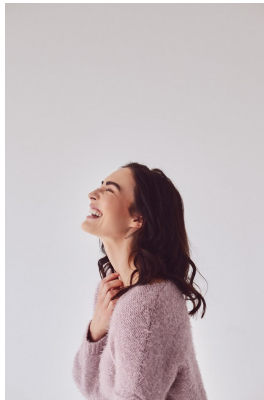

# BOSS MODELS

DURBAN

## SARAH CANNON

Height: 173cm Bust: 82cm Waist: 62cm Hips: 92cm Shoe: 5.5 UK Hair: Light Brown Eyes: Blue

# BOSS MODELS

DURBAN

SARAH CANNON

Height: 173cm Bust: 82cm Waist: 62cm Hips: 92cm Shoe: 5.5 UK Hair: Light Brown Eyes: Blue