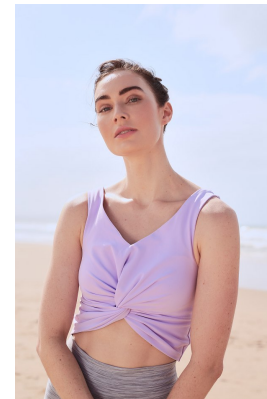

BOSS MODELS

DURBAN

SARAH CANNON

Height: 173cm Bust: 82cm Waist: 62cm Hips: 92cm Shoe: 5.5 UK Hair: Light Brown Eyes: Blue

BOSS MODELS

DURBAN

SARAH CANNON

Height: 173cm Bust: 82cm Waist: 62cm Hips: 92cm Shoe: 5.5 UK Hair: Light Brown Eyes: Blue