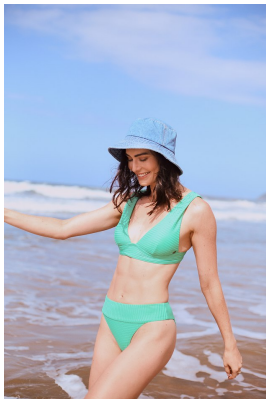

BOSS MODELS

DURBAN

SARAH CANNON

Height: 173cm Bust: 82cm Waist: 62cm Hips: 92cm Shoe: 5.5 UK Hair: Light Brown Eyes: Blue

BOSS MODELS

DURBAN

SARAH CANNON

Height: 173cm Bust: 82cm Waist: 62cm Hips: 92cm Shoe: 5.5 UK Hair: Light Brown Eyes: Blue