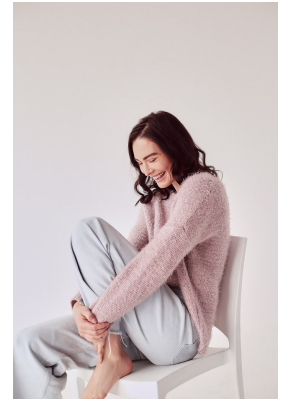

BOSS MODELS

DURBAN

SARAH CANNON

Height: 173cm Bust: 82cm Waist: 62cm Hips: 92cm Shoe: 5.5 UK Hair: Light Brown Eyes: Blue

BOSS MODELS

DURBAN

SARAH CANNON

Height: 173cm Bust: 82cm Waist: 62cm Hips: 92cm Shoe: 5.5 UK Hair: Light Brown Eyes: Blue