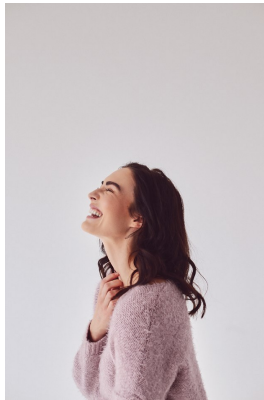

BOSS MODELS

DURBAN

SARAH CANNON

Height: 173cm Bust: 82cm Waist: 62cm Hips: 92cm Shoe: 5.5 UK Hair: Light Brown Eyes: Blue

BOSS MODELS

DURBAN

SARAH CANNON

Height: 173cm Bust: 82cm Waist: 62cm Hips: 92cm Shoe: 5.5 UK Hair: Light Brown Eyes: Blue