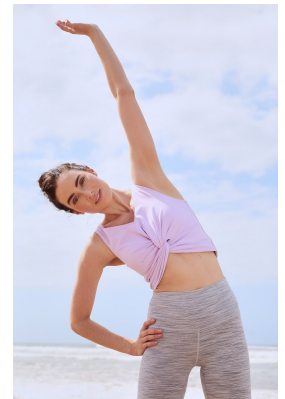

# BOSS MODELS

DURBAN

## SARAH CANNON

Height: 173cm Bust: 82cm Waist: 62cm Hips: 92cm Shoe: 5.5 UK Hair: Light Brown Eyes: Blue

# BOSS MODELS

DURBAN

SARAH CANNON

Height: 173cm Bust: 82cm Waist: 62cm Hips: 92cm Shoe: 5.5 UK Hair: Light Brown Eyes: Blue