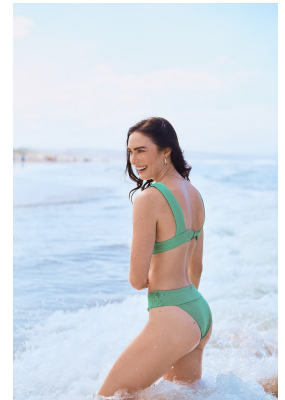

BOSS MODELS

DURBAN

SARAH CANNON

Height: 173cm Bust: 82cm Waist: 62cm Hips: 92cm Shoe: 5.5 UK Hair: Light Brown Eyes: Blue

BOSS MODELS

DURBAN

SARAH CANNON

Height: 173cm Bust: 82cm Waist: 62cm Hips: 92cm Shoe: 5.5 UK Hair: Light Brown Eyes: Blue