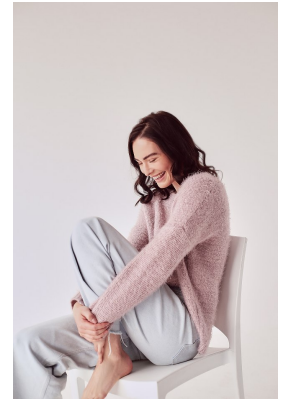

# BOSS MODELS

DURBAN

## SARAH CANNON

Height: 173cm Bust: 82cm Waist: 62cm Hips: 92cm Shoe: 5.5 UK Hair: Light Brown Eyes: Blue

# BOSS MODELS

DURBAN

SARAH CANNON

Height: 173cm Bust: 82cm Waist: 62cm Hips: 92cm Shoe: 5.5 UK Hair: Light Brown Eyes: Blue