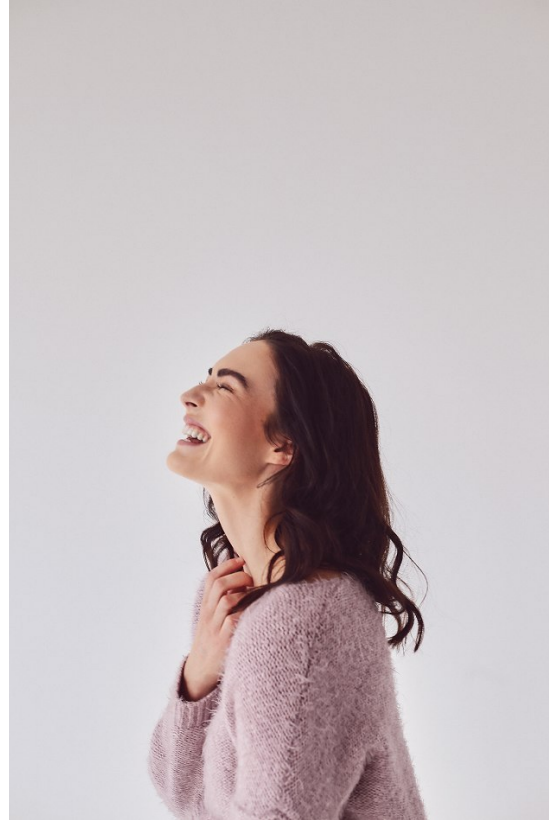

BOSS MODELS

DURBAN

SARAH CANNON

Height: 173cm Bust: 82cm Waist: 62cm Hips: 92cm Shoe: 5.5 UK Hair: Light Brown Eyes: Blue

BOSS MODELS

DURBAN

SARAH CANNON

Height: 173cm Bust: 82cm Waist: 62cm Hips: 92cm Shoe: 5.5 UK Hair: Light Brown Eyes: Blue