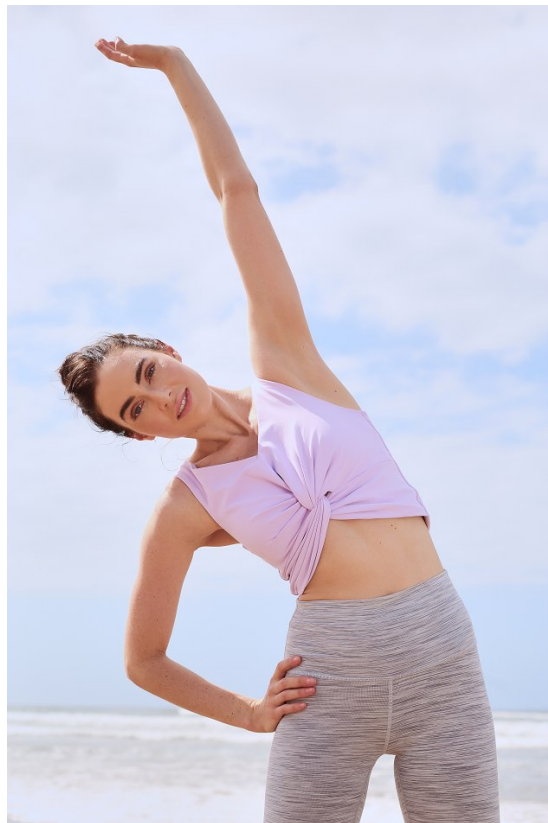

BOSS MODELS

DURBAN

SARAH CANNON

Height: 173cm Bust: 82cm Waist: 62cm Hips: 92cm Shoe: 5.5 UK Hair: Light Brown Eyes: Blue