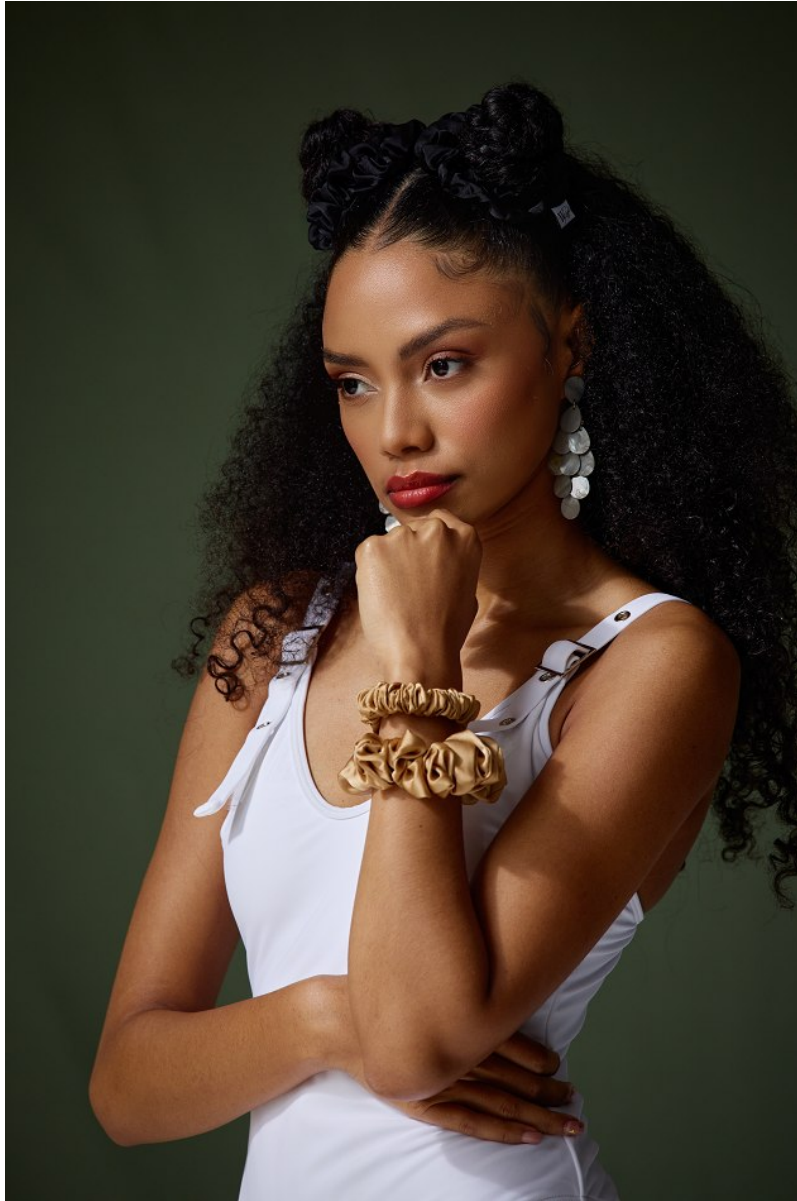

ERIN-LEE BADEROON

BOSS MODELS

DURBAN

ERIN-LEE BADEROON

Height: 165cm Bust: 78cm Waist: 63cm Hips: 93cm Shoe: 6 UK Hair: Black Eyes: Brown