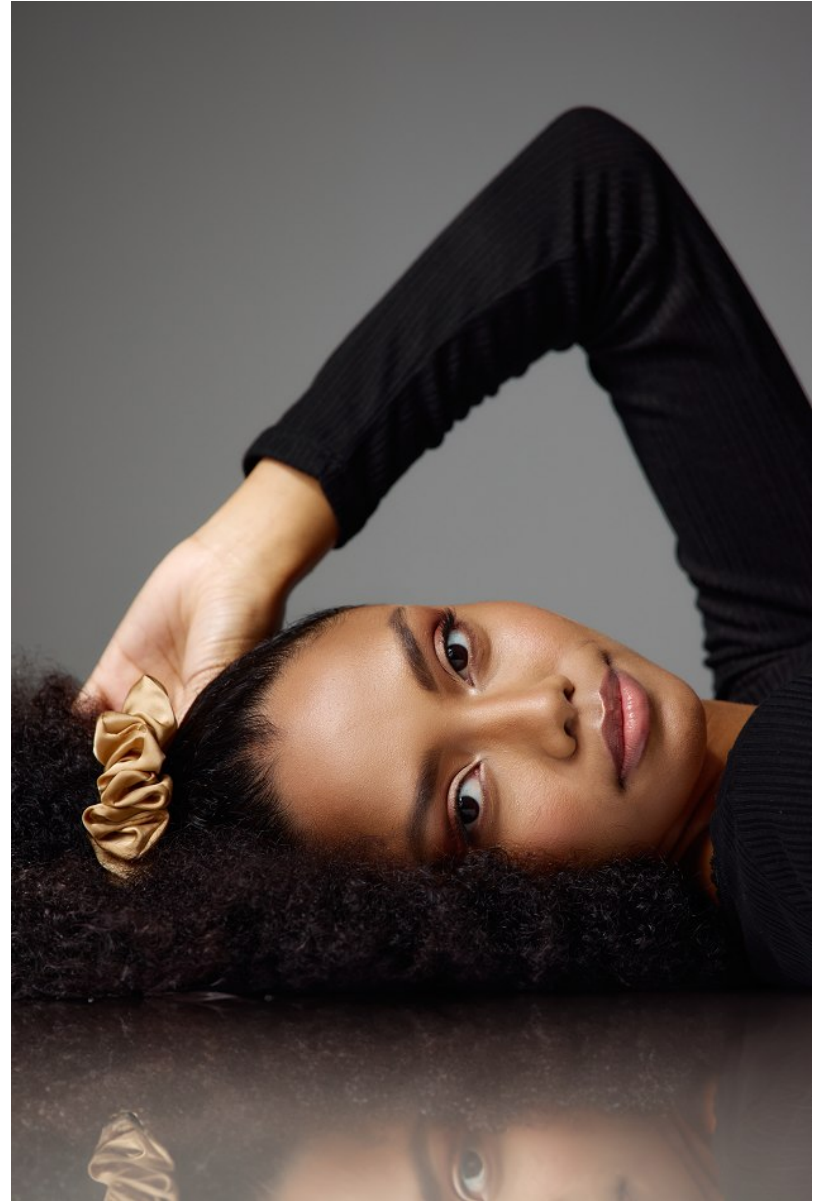

BOSS MODELS

DURBAN

ERIN-LEE BADEROON

Height: 165cm Bust: 78cm Waist: 63cm Hips: 93cm Shoe: 6 UK Hair: Black Eyes: Brown

BOSS MODELS

DURBAN

ERIN-LEE BADEROON

Height: 165cm Bust: 78cm Waist: 63cm Hips: 93cm Shoe: 6 UK Hair: Black Eyes: Brown