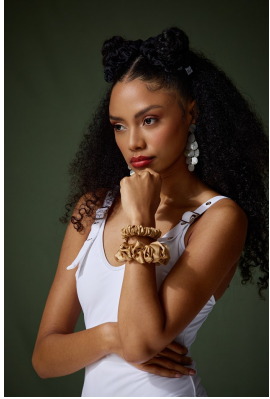

BOSS MODELS

DURBAN

ERIN-LEE BADEROON

Height: 165cm Bust: 78cm Waist: 63cm Hips: 93cm Shoe: 6 UK Hair: Black Eyes: Brown