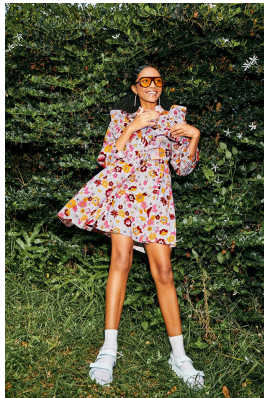

# BOSS MODELS

DURBAN

ERIN-LEE BADEROON

Height: 165cm Bust: 78cm Waist: 63cm Hips: 93cm Shoe: 6 UK Hair: Black Eyes: Brown

# BOSS MODELS

DURBAN

## ERIN-LEE BADEROON

Height: 165cm Bust: 78cm Waist: 63cm Hips: 93cm Shoe: 6 UK Hair: Black Eyes: Brown