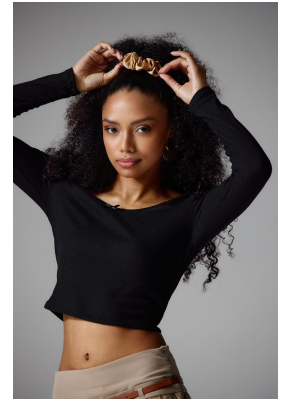

# BOSS MODELS

DURBAN

ERIN-LEE BADEROON

Height: 165cm Bust: 78cm Waist: 63cm Hips: 93cm Shoe: 6 UK Hair: Black Eyes: Brown

# BOSS MODELS

DURBAN

## ERIN-LEE BADEROON

Height: 165cm Bust: 78cm Waist: 63cm Hips: 93cm Shoe: 6 UK Hair: Black Eyes: Brown