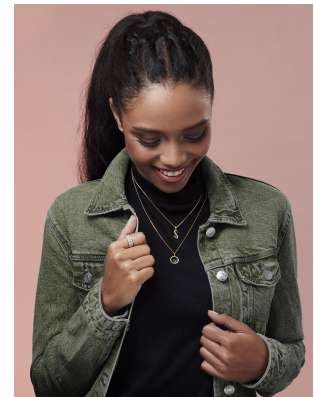

BOSS MODELS

DURBAN

ERIN-LEE BADEROON

Height: 165cm Bust: 78cm Waist: 63cm Hips: 93cm Shoe: 6 UK Hair: Black Eyes: Brown

BOSS MODELS

DURBAN

ERIN-LEE BADEROON

Height: 165cm Bust: 78cm Waist: 63cm Hips: 93cm Shoe: 6 UK Hair: Black Eyes: Brown

BOSS MODELS

DURBAN

ERIN-LEE BADEROON

Height: 165cm Bust: 78cm Waist: 63cm Hips: 93cm Shoe: 6 UK Hair: Black Eyes: Brown