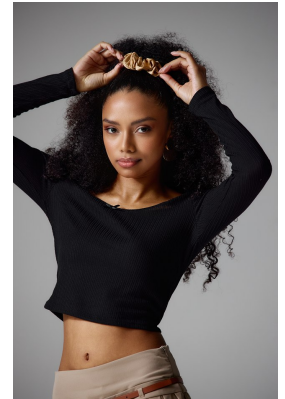

BOSS MODELS

DURBAN

ERIN-LEE BADEROON

Height: 165cm Bust: 78cm Waist: 63cm Hips: 93cm Shoe: 6 UK Hair: Black Eyes: Brown

BOSS MODELS

DURBAN

ERIN-LEE BADEROON

Height: 165cm Bust: 78cm Waist: 63cm Hips: 93cm Shoe: 6 UK Hair: Black Eyes: Brown

BOSS MODELS

DURBAN

ERIN-LEE BADEROON

Height: 165cm Bust: 78cm Waist: 63cm Hips: 93cm Shoe: 6 UK Hair: Black Eyes: Brown