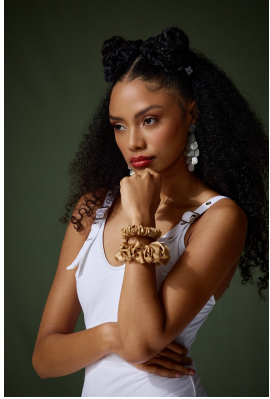

BOSS MODELS

DURBAN

ERIN-LEE BADEROON

Height: 165cm Bust: 78cm Waist: 63cm Hips: 93cm Shoe: 6 UK Hair: Black Eyes: Brown

BOSS MODELS

DURBAN

ERIN-LEE BADEROON

Height: 165cm Bust: 78cm Waist: 63cm Hips: 93cm Shoe: 6 UK Hair: Black Eyes: Brown

BOSS MODELS

DURBAN

ERIN-LEE BADEROON

Height: 165cm Bust: 78cm Waist: 63cm Hips: 93cm Shoe: 6 UK Hair: Black Eyes: Brown