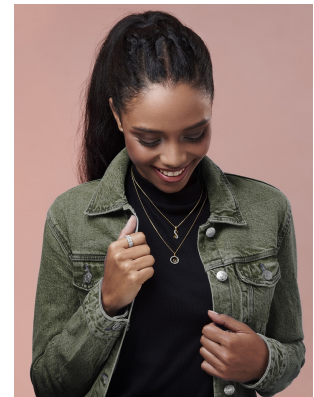

# BOSS MODELS

DURBAN

ERIN-LEE BADEROON

Height: 165cm Bust: 78cm Waist: 63cm Hips: 93cm Shoe: 6 UK Hair: Black Eyes: Brown