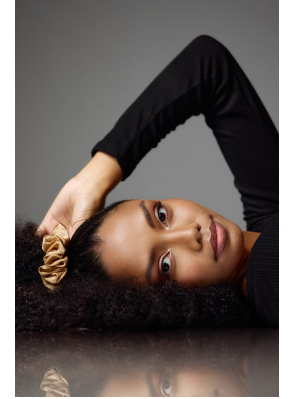

BOSS MODELS

DURBAN

ERIN-LEE BADEROON

Height: 165cm Bust: 78cm Waist: 63cm Hips: 93cm Shoe: 6 UK Hair: Black Eyes: Brown

BOSS MODELS

DURBAN

ERIN-LEE BADEROON

Height: 165cm Bust: 78cm Waist: 63cm Hips: 93cm Shoe: 6 UK Hair: Black Eyes: Brown

BOSS MODELS

DURBAN

ERIN-LEE BADEROON

Height: 165cm Bust: 78cm Waist: 63cm Hips: 93cm Shoe: 6 UK Hair: Black Eyes: Brown