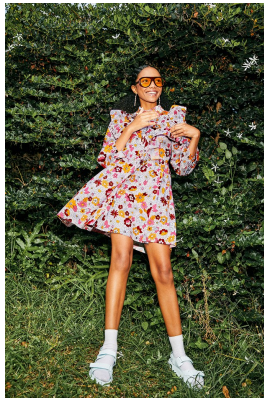

BOSS MODELS

DURBAN

ERIN-LEE BADEROON

Height: 165cm Bust: 78cm Waist: 63cm Hips: 93cm Shoe: 6 UK Hair: Black Eyes: Brown

BOSS MODELS

DURBAN

ERIN-LEE BADEROON

Height: 165cm Bust: 78cm Waist: 63cm Hips: 93cm Shoe: 6 UK Hair: Black Eyes: Brown

BOSS MODELS

DURBAN

ERIN-LEE BADEROON

Height: 165cm Bust: 78cm Waist: 63cm Hips: 93cm Shoe: 6 UK Hair: Black Eyes: Brown