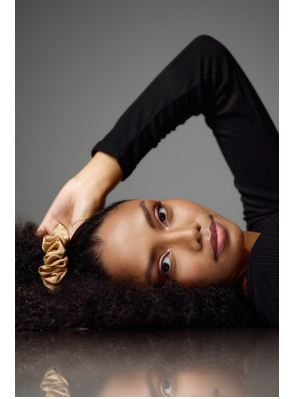

BOSS MODELS

DURBAN

ERIN-LEE BADEROON

Height: 165cm Bust: 78cm Waist: 63cm Hips: 93cm Shoe: 6 UK Hair: Black Eyes: Brown