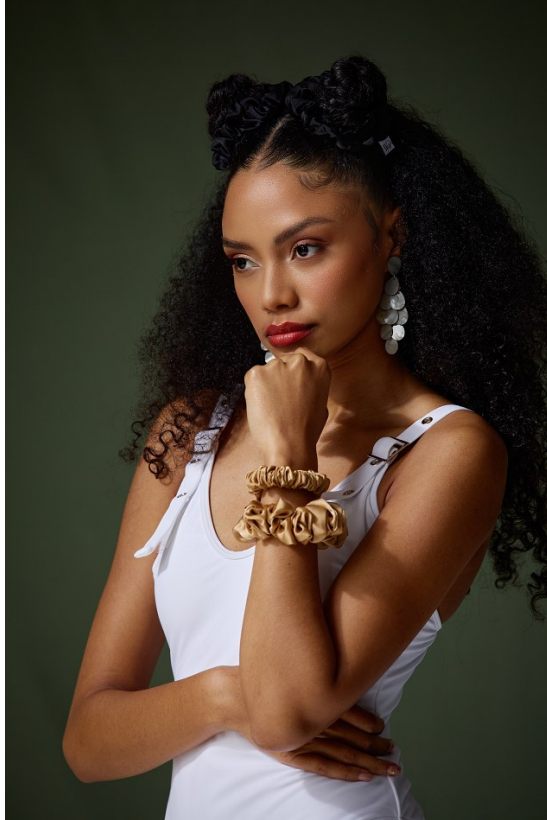

BOSS MODELS

DURBAN

ERIN-LEE BADEROON

Height: 165cm Bust: 78cm Waist: 63cm Hips: 93cm Shoe: 6 UK Hair: Black Eyes: Brown

BOSS MODELS

DURBAN

ERIN-LEE BADEROON

Height: 165cm Bust: 78cm Waist: 63cm Hips: 93cm Shoe: 6 UK Hair: Black Eyes: Brown