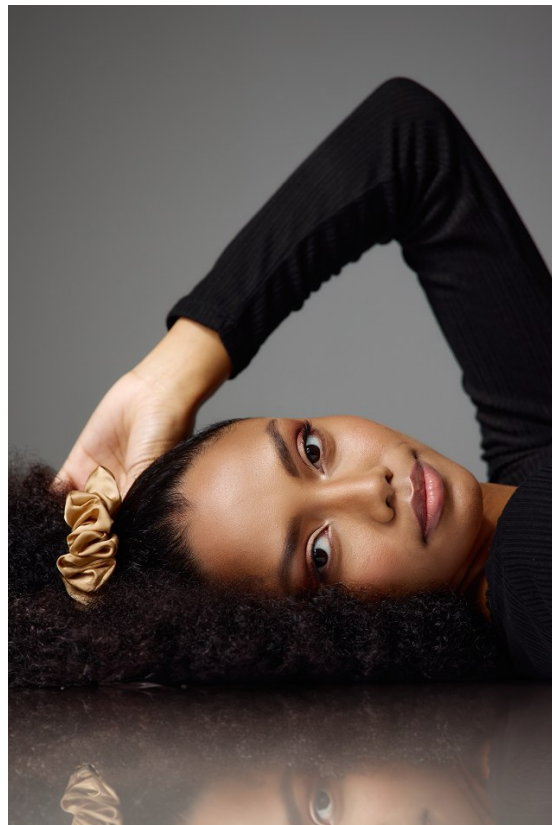

BOSS MODELS

DURBAN

ERIN-LEE BADEROON

Height: 165cm Bust: 78cm Waist: 63cm Hips: 93cm Shoe: 6 UK Hair: Black Eyes: Brown

BOSS MODELS

DURBAN

ERIN-LEE BADEROON

Height: 165cm Bust: 78cm Waist: 63cm Hips: 93cm Shoe: 6 UK Hair: Black Eyes: Brown