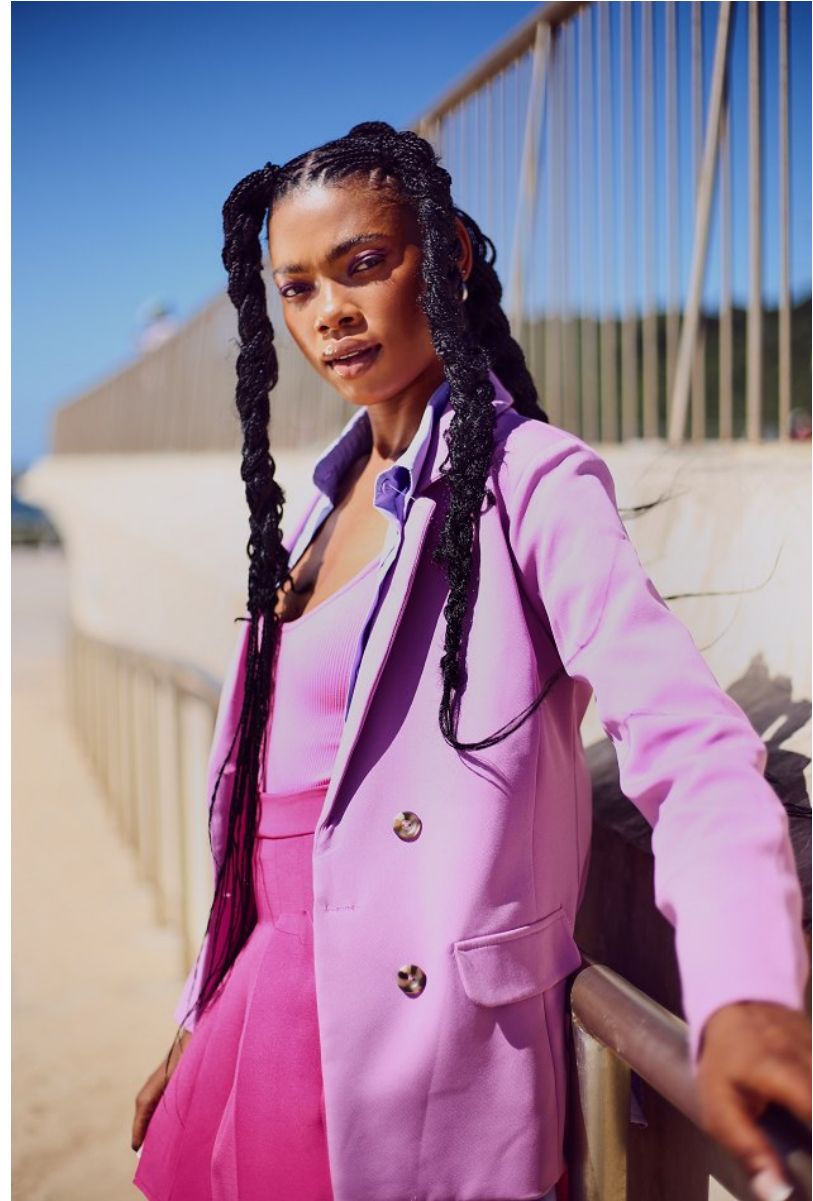

BOSS MODELS

DURBAN

STHEMBILE SIMAMANE

Height: 172cm Bust: 80cm Waist: 67cm Hips: 94cm Shoe: 6 UK Hair: Black Eyes: Brown

BOSS MODELS

DURBAN

STHEMBILE SIMAMANE

Height: 172cm Bust: 80cm Waist: 67cm Hips: 94cm Shoe: 6 UK Hair: Black Eyes: Brown