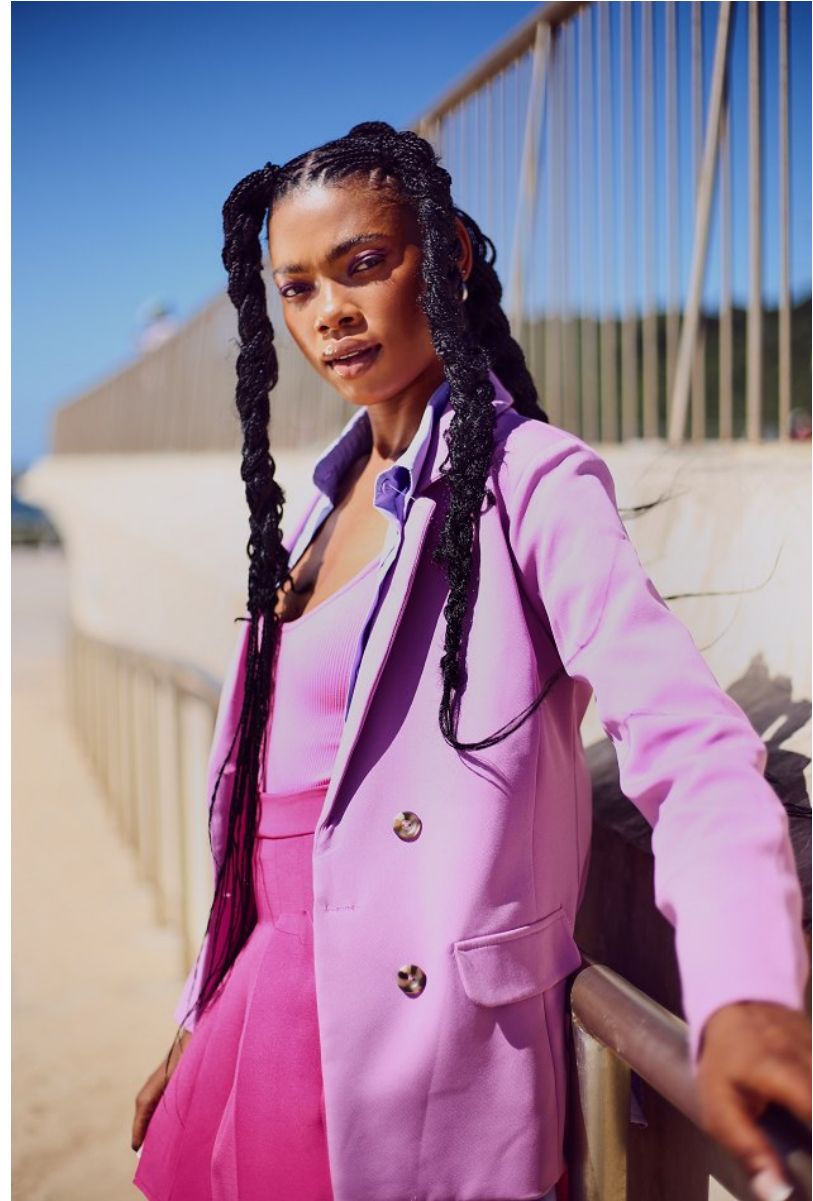

BOSS MODELS

DURBAN

STEMBILE SIMAMANE

Height: 172cm Bust: 80cm Waist: 67cm Hips: 94cm Shoe: 6 UK Hair: Black Eyes: Brown

BOSS MODELS

DURBAN

STHEMBILE SIMAMANE

Height: 172cm Bust: 80cm Waist: 67cm Hips: 94cm Shoe: 6 UK Hair: Black Eyes: Brown