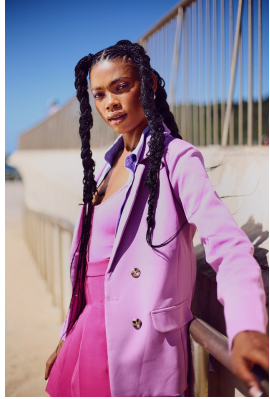

BOSS MODELS

DURBAN

STHEMBILE SIMAMANE

Height: 172cm Bust: 80cm Waist: 67cm Hips: 94cm Shoe: 6 UK Hair: Black Eyes: Brown

BOSS MODELS

DURBAN

STHEMBILE SIMAMANE

Height: 172cm Bust: 80cm Waist: 67cm Hips: 94cm Shoe: 6 UK Hair: Black Eyes: Brown