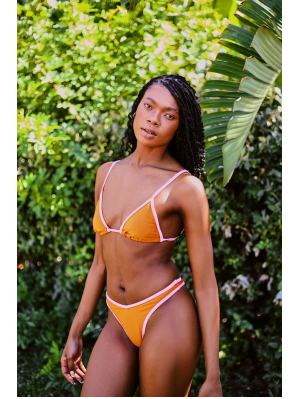

BOSS MODELS

DURBAN

STHEMBILE SIMAMANE

Height: 172cm Bust: 80cm Waist: 67cm Hips: 94cm Shoe: 6 UK Hair: Black Eyes: Brown

BOSS MODELS

DURBAN

STHEMBILE SIMAMANE

Height: 172cm Bust: 80cm Waist: 67cm Hips: 94cm Shoe: 6 UK Hair: Black Eyes: Brown