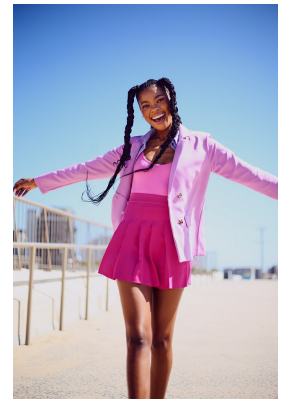

BOSS MODELS

DURBAN

STHEMBILE SIMAMANE

Height: 172cm Bust: 80cm Waist: 67cm Hips: 94cm Shoe: 6 UK Hair: Black Eyes: Brown

BOSS MODELS

DURBAN

STHEMBILE SIMAMANE

Height: 172cm Bust: 80cm Waist: 67cm Hips: 94cm Shoe: 6 UK Hair: Black Eyes: Brown