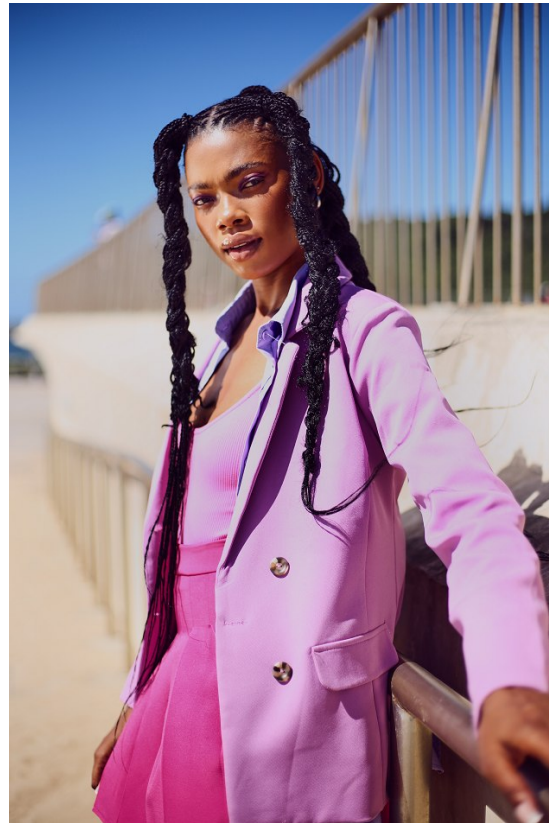

BOSS MODELS

DURBAN

STHEMBILE SIMAMANE

Height: 172cm Bust: 80cm Waist: 67cm Hips: 94cm Shoe: 6 UK Hair: Black Eyes: Brown