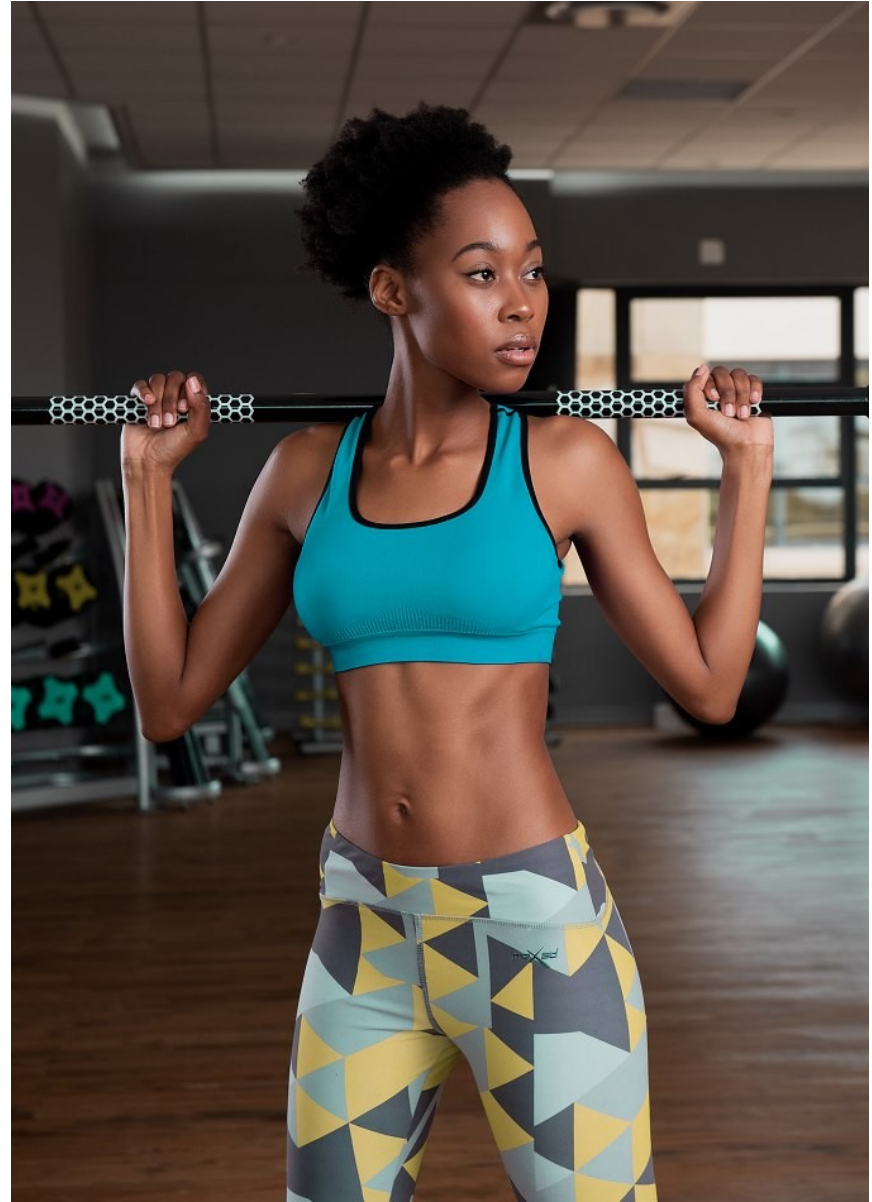

BOSS MODELS

DURBAN

BILLY DLAMINI

Height: 175cm Bust: 81cm Waist: 62cm Hips: 93cm Shoe: 8 UK Hair: Black Eyes: Brown