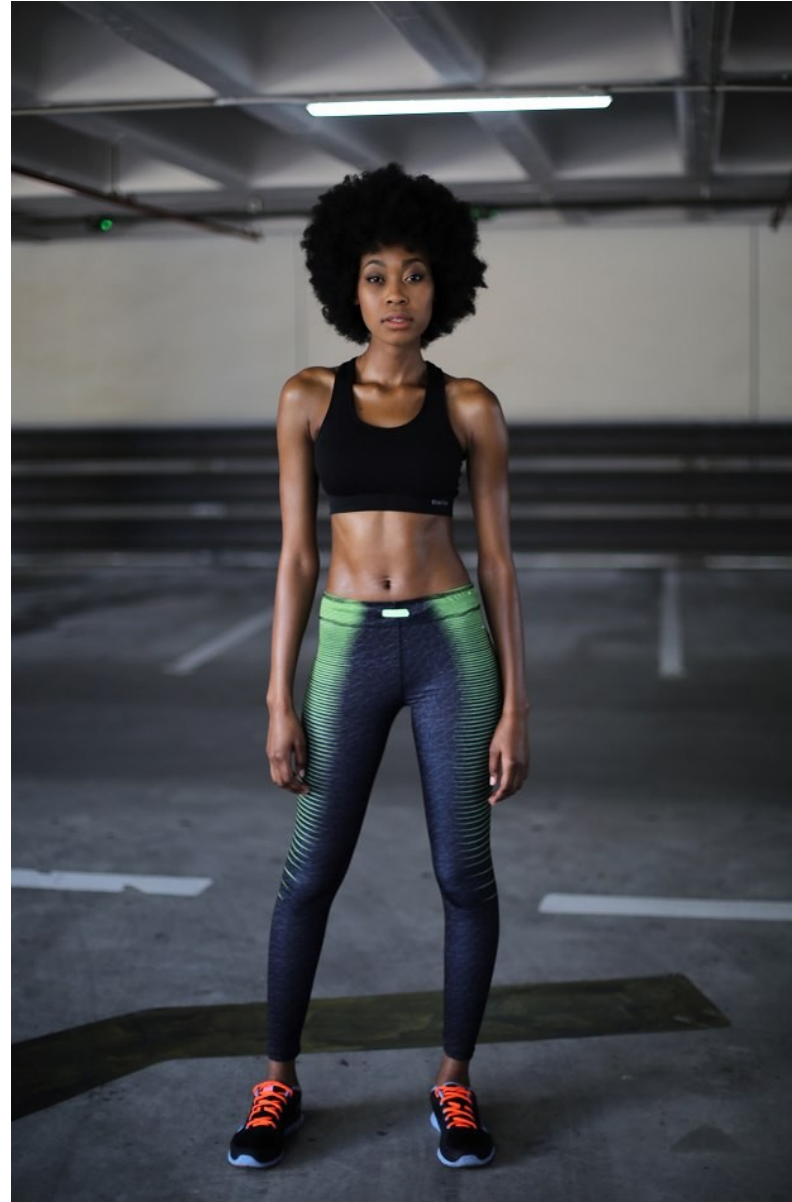

BOSS MODELS

DURBAN

BILLY DLAMINI

Height: 175cm Bust: 81cm Waist: 62cm Hips: 93cm Shoe: 8 UK Hair: Black Eyes: Brown