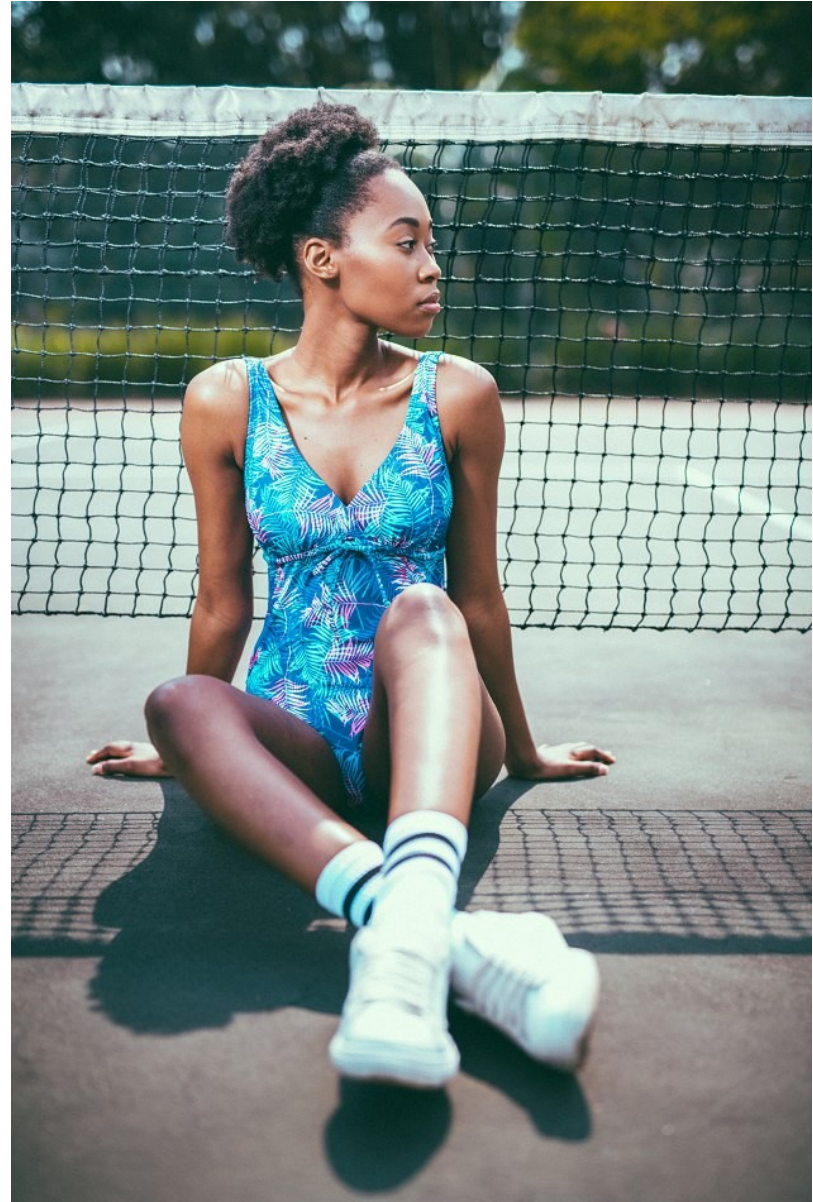

BOSS MODELS

DURBAN

BILLY DLAMINI

Height: 175cm Bust: 81cm Waist: 62cm Hips: 93cm Shoe: 8 UK Hair: Black Eyes: Brown