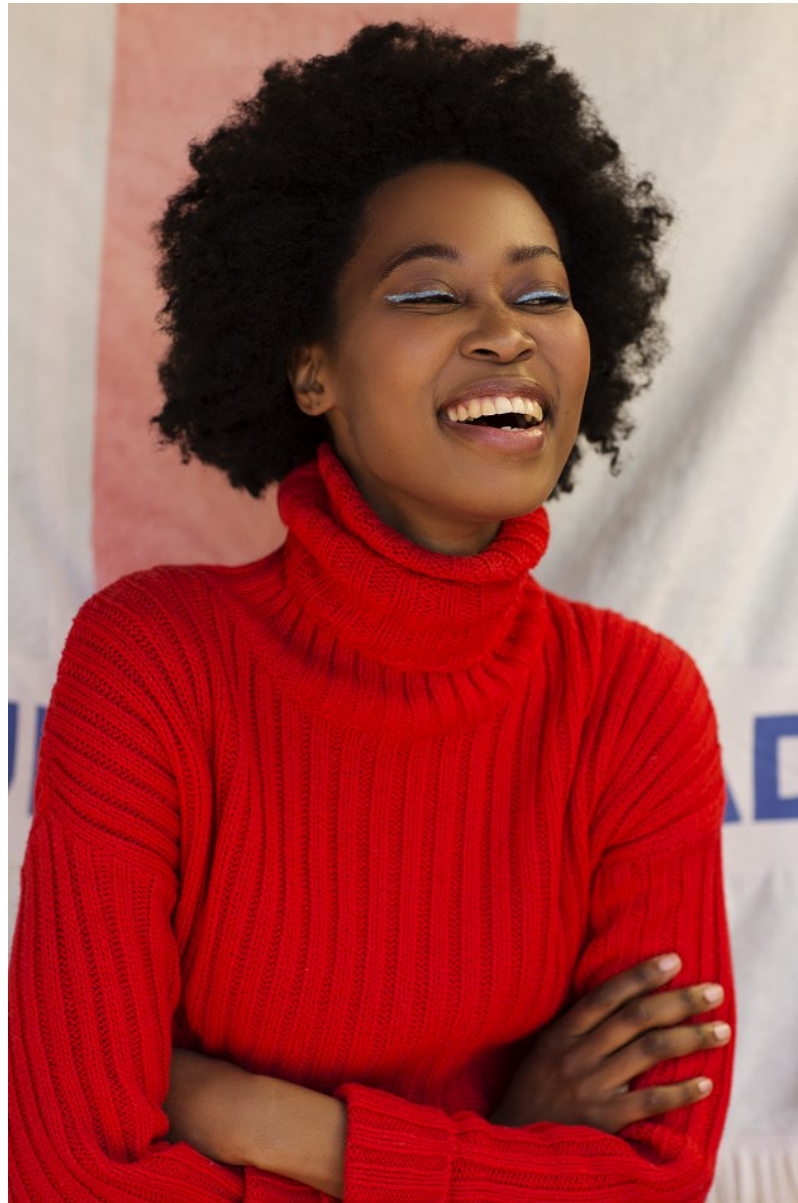

BOSS MODELS

DURBAN

BILLY DLAMINI

Height: 175cm Bust: 81cm Waist: 62cm Hips: 93cm Shoe: 8 UK Hair: Black Eyes: Brown

BOSS MODELS

DURBAN

BILLY DLAMINI

Height: 175cm Bust: 81cm Waist: 62cm Hips: 93cm Shoe: 8 UK Hair: Black Eyes: Brown