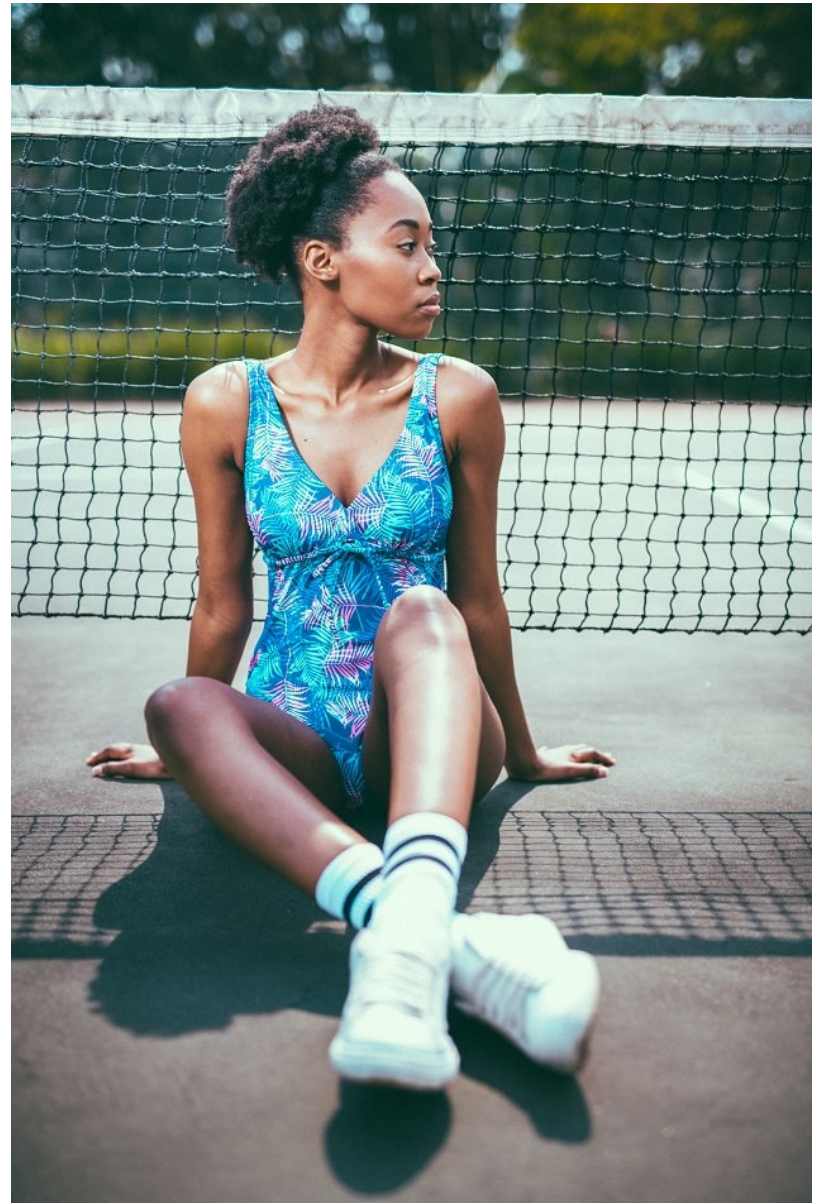

BOSS MODELS

DURBAN

BILLY DLAMINI

Height: 175cm Bust: 81cm Waist: 62cm Hips: 93cm Shoe: 8 UK Hair: Black Eyes: Brown