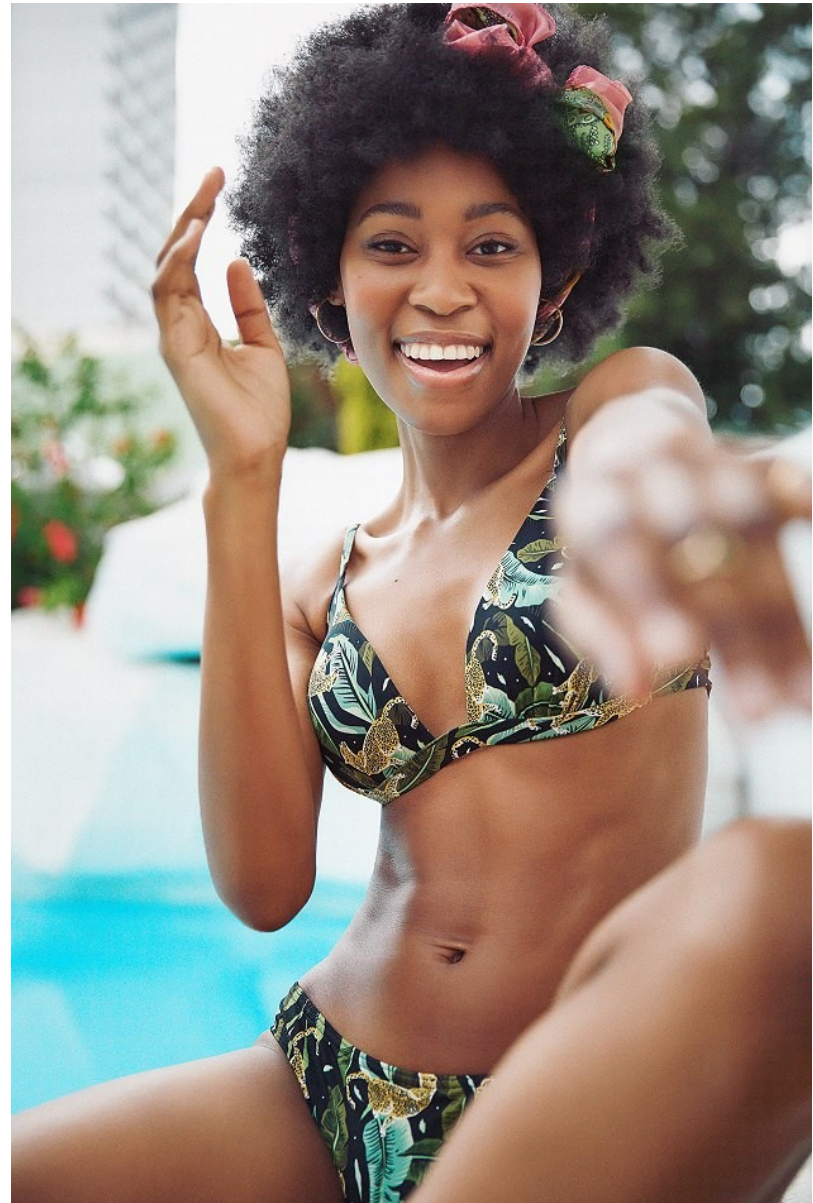

BOSS MODELS

DURBAN

BILLY DLAMINI

Height: 175cm Bust: 81cm Waist: 62cm Hips: 93cm Shoe: 8 UK Hair: Black Eyes: Brown