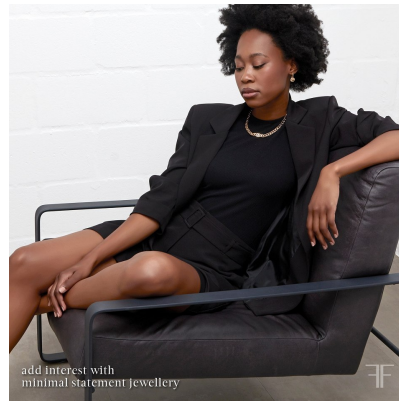

BOSS MODELS

DURBAN

BILLY DLAMINI

Height: 175cm Bust: 81cm Waist: 62cm Hips: 93cm Shoe: 8 UK Hair: Black Eyes: Brown

BOSS MODELS

DURBAN

BILLY DLAMINI

Height: 175cm Bust: 81cm Waist: 62cm Hips: 93cm Shoe: 8 UK Hair: Black Eyes: Brown

BOSS MODELS

DURBAN

BILLY DLAMINI

Height: 175cm Bust: 81cm Waist: 62cm Hips: 93cm Shoe: 8 UK Hair: Black Eyes: Brown