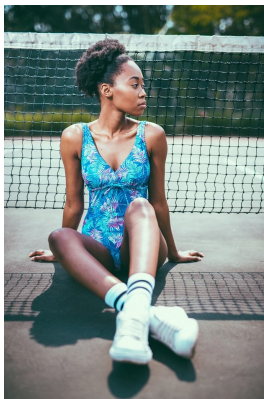

BOSS MODELS

DURBAN

BILLY DLAMINI

Height: 175cm Bust: 81cm Waist: 62cm Hips: 93cm Shoe: 8 UK Hair: Black Eyes: Brown

BOSS MODELS

DURBAN

BILLY DLAMINI

Height: 175cm Bust: 81cm Waist: 62cm Hips: 93cm Shoe: 8 UK Hair: Black Eyes: Brown

BOSS MODELS

DURBAN

BILLY DLAMINI

Height: 175cm Bust: 81cm Waist: 62cm Hips: 93cm Shoe: 8 UK Hair: Black Eyes: Brown