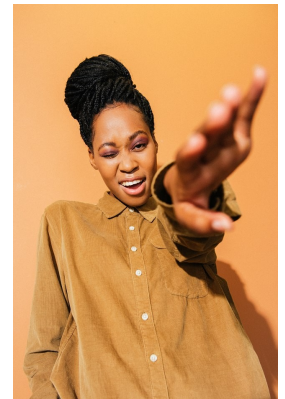

BOSS MODELS

DURBAN

BILLY DLAMINI

Height: 175cm Bust: 81cm Waist: 62cm Hips: 93cm Shoe: 8 UK Hair: Black Eyes: Brown

BOSS MODELS

DURBAN

BILLY DLAMINI

Height: 175cm Bust: 81cm Waist: 62cm Hips: 93cm Shoe: 8 UK Hair: Black Eyes: Brown

BOSS MODELS

DURBAN

BILLY DLAMINI

Height: 175cm Bust: 81cm Waist: 62cm Hips: 93cm Shoe: 8 UK Hair: Black Eyes: Brown