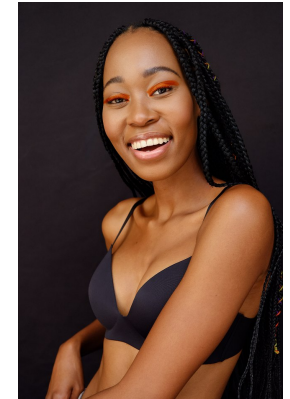

BOSS MODELS

DURBAN

BILLY DLAMINI

Height: 175cm Bust: 81cm Waist: 62cm Hips: 93cm Shoe: 8 UK Hair: Black Eyes: Brown

BOSS MODELS

DURBAN

BILLY DLAMINI

Height: 175cm Bust: 81cm Waist: 62cm Hips: 93cm Shoe: 8 UK Hair: Black Eyes: Brown

BOSS MODELS

DURBAN

BILLY DLAMINI

Height: 175cm Bust: 81cm Waist: 62cm Hips: 93cm Shoe: 8 UK Hair: Black Eyes: Brown