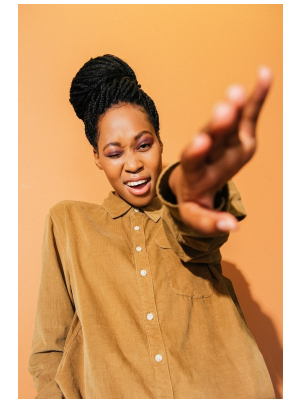

BOSS MODELS

DURBAN

BILLY DLAMINI

Height: 175cm Bust: 81cm Waist: 62cm Hips: 93cm Shoe: 8 UK Hair: Black Eyes: Brown

BOSS MODELS

DURBAN

BILLY DLAMINI

Height: 175cm Bust: 81cm Waist: 62cm Hips: 93cm Shoe: 8 UK Hair: Black Eyes: Brown

BOSS MODELS

DURBAN

BILLY DLAMINI

Height: 175cm Bust: 81cm Waist: 62cm Hips: 93cm Shoe: 8 UK Hair: Black Eyes: Brown