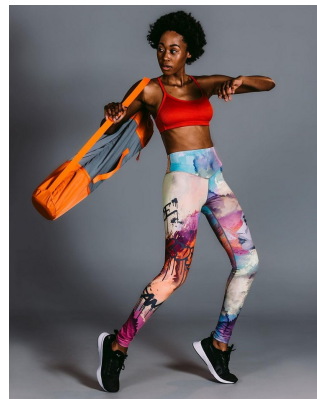

BOSS MODELS

DURBAN

BILLY DLAMINI

Height: 175cm Bust: 81cm Waist: 62cm Hips: 93cm Shoe: 8 UK Hair: Black Eyes: Brown

BOSS MODELS

DURBAN

BILLY DLAMINI

Height: 175cm Bust: 81cm Waist: 62cm Hips: 93cm Shoe: 8 UK Hair: Black Eyes: Brown

BOSS MODELS

DURBAN

BILLY DLAMINI

Height: 175cm Bust: 81cm Waist: 62cm Hips: 93cm Shoe: 8 UK Hair: Black Eyes: Brown