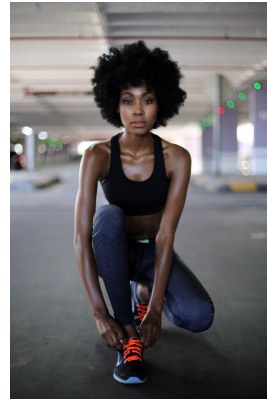

BOSS MODELS

DURBAN

BILLY DLAMINI

Height: 175cm Bust: 81cm Waist: 62cm Hips: 93cm Shoe: 8 UK Hair: Black Eyes: Brown

BOSS MODELS

DURBAN

BILLY DLAMINI

Height: 175cm Bust: 81cm Waist: 62cm Hips: 93cm Shoe: 8 UK Hair: Black Eyes: Brown

BOSS MODELS

DURBAN

BILLY DLAMINI

Height: 175cm Bust: 81cm Waist: 62cm Hips: 93cm Shoe: 8 UK Hair: Black Eyes: Brown