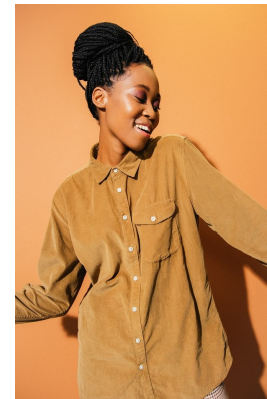

BOSS MODELS

DURBAN

BILLY DLAMINI

Height: 175cm Bust: 81cm Waist: 62cm Hips: 93cm Shoe: 8 UK Hair: Black Eyes: Brown

BOSS MODELS

DURBAN

BILLY DLAMINI

Height: 175cm Bust: 81cm Waist: 62cm Hips: 93cm Shoe: 8 UK Hair: Black Eyes: Brown

BOSS MODELS

DURBAN

BILLY DLAMINI

Height: 175cm Bust: 81cm Waist: 62cm Hips: 93cm Shoe: 8 UK Hair: Black Eyes: Brown