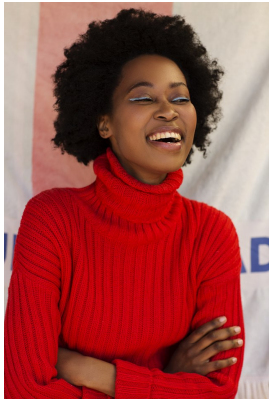

BOSS MODELS

DURBAN

BILLY DLAMINI

Height: 175cm Bust: 81cm Waist: 62cm Hips: 93cm Shoe: 8 UK Hair: Black Eyes: Brown

BOSS MODELS

DURBAN

BILLY DLAMINI

Height: 175cm Bust: 81cm Waist: 62cm Hips: 93cm Shoe: 8 UK Hair: Black Eyes: Brown

BOSS MODELS

DURBAN

BILLY DLAMINI

Height: 175cm Bust: 81cm Waist: 62cm Hips: 93cm Shoe: 8 UK Hair: Black Eyes: Brown