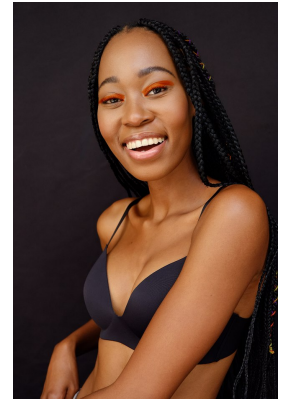

BOSS MODELS

DURBAN

BILLY DLAMINI

Height: 175cm Bust: 81cm Waist: 62cm Hips: 93cm Shoe: 8 UK Hair: Black Eyes: Brown

BOSS MODELS

DURBAN

BILLY DLAMINI

Height: 175cm Bust: 81cm Waist: 62cm Hips: 93cm Shoe: 8 UK Hair: Black Eyes: Brown

BOSS MODELS

DURBAN

BILLY DLAMINI

Height: 175cm Bust: 81cm Waist: 62cm Hips: 93cm Shoe: 8 UK Hair: Black Eyes: Brown