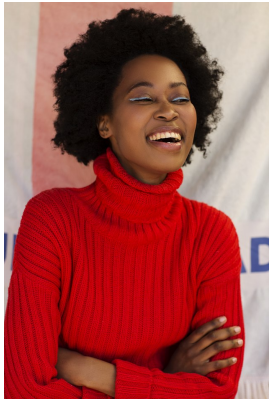

BOSS MODELS

DURBAN

BILLY DLAMINI

Height: 175cm Bust: 81cm Waist: 62cm Hips: 93cm Shoe: 8 UK Hair: Black Eyes: Brown

BOSS MODELS

DURBAN

BILLY DLAMINI

Height: 175cm Bust: 81cm Waist: 62cm Hips: 93cm Shoe: 8 UK Hair: Black Eyes: Brown

BOSS MODELS

DURBAN

BILLY DLAMINI

Height: 175cm Bust: 81cm Waist: 62cm Hips: 93cm Shoe: 8 UK Hair: Black Eyes: Brown