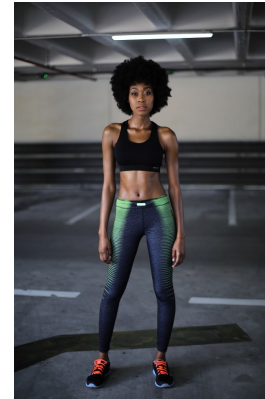

BOSS MODELS

DURBAN

BILLY DLAMINI

Height: 175cm Bust: 81cm Waist: 62cm Hips: 93cm Shoe: 8 UK Hair: Black Eyes: Brown

BOSS MODELS

DURBAN

BILLY DLAMINI

Height: 175cm Bust: 81cm Waist: 62cm Hips: 93cm Shoe: 8 UK Hair: Black Eyes: Brown

BOSS MODELS

DURBAN

BILLY DLAMINI

Height: 175cm Bust: 81cm Waist: 62cm Hips: 93cm Shoe: 8 UK Hair: Black Eyes: Brown