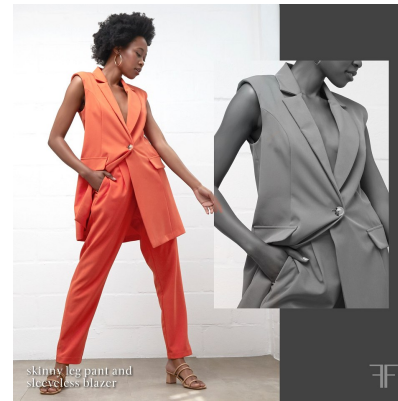

BOSS MODELS

DURBAN

BILLY DLAMINI

Height: 175cm Bust: 81cm Waist: 62cm Hips: 93cm Shoe: 8 UK Hair: Black Eyes: Brown

BOSS MODELS

DURBAN

BILLY DLAMINI

Height: 175cm Bust: 81cm Waist: 62cm Hips: 93cm Shoe: 8 UK Hair: Black Eyes: Brown

BOSS MODELS

DURBAN

BILLY DLAMINI

Height: 175cm Bust: 81cm Waist: 62cm Hips: 93cm Shoe: 8 UK Hair: Black Eyes: Brown