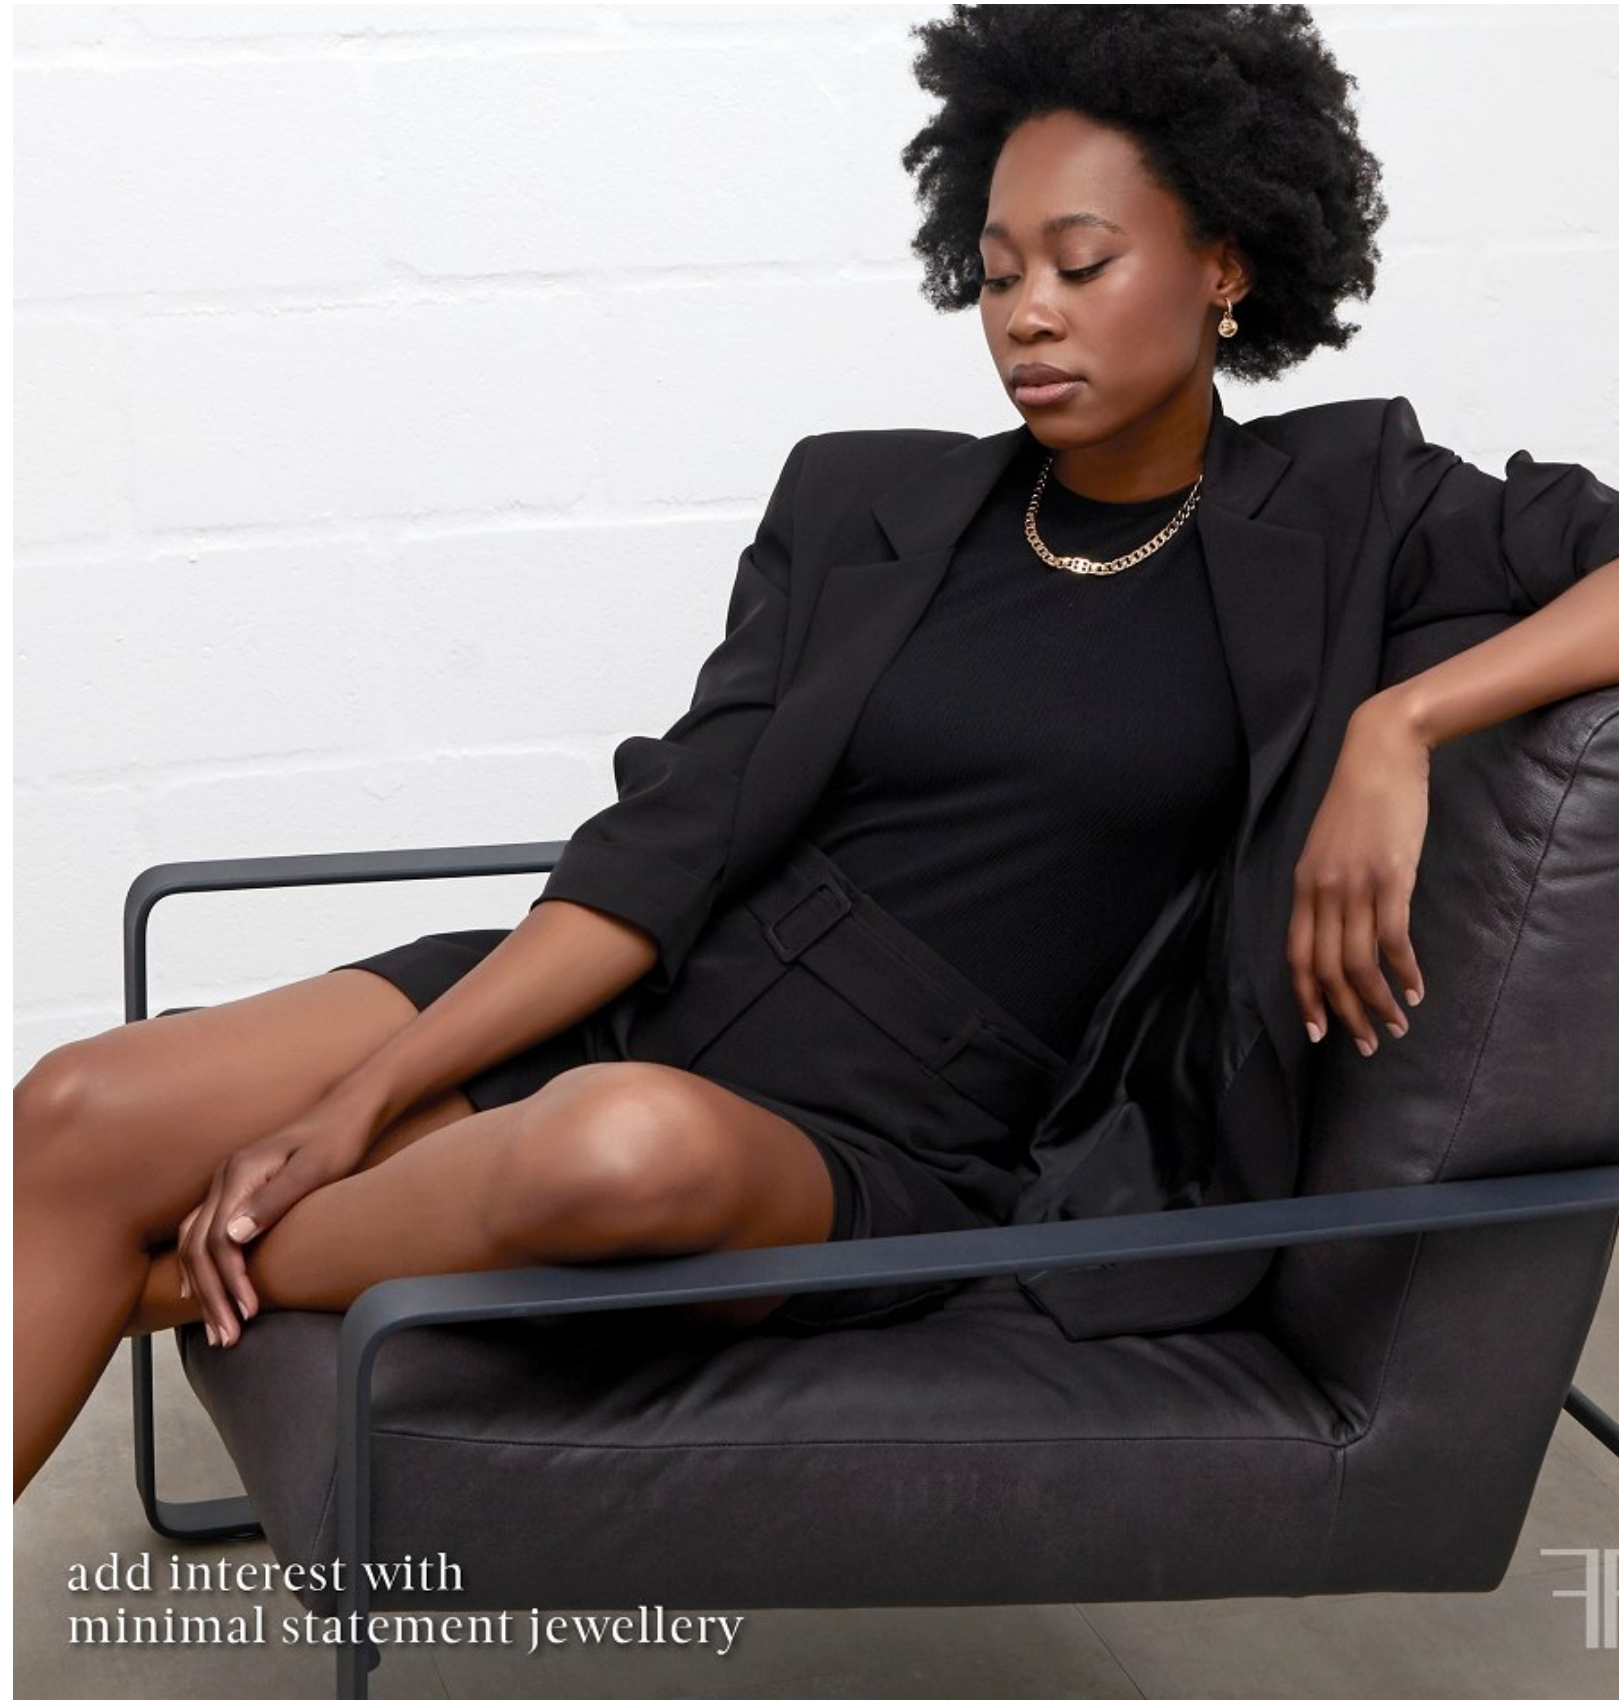

# BOSS MODELS

DURBAN

add interest with  
minimal statement jewellery

BILLY DLAMINI

Height: 175cm Bust: 81cm Waist: 62cm Hips: 93cm Shoe: 8 UK Hair: Black Eyes: Brown