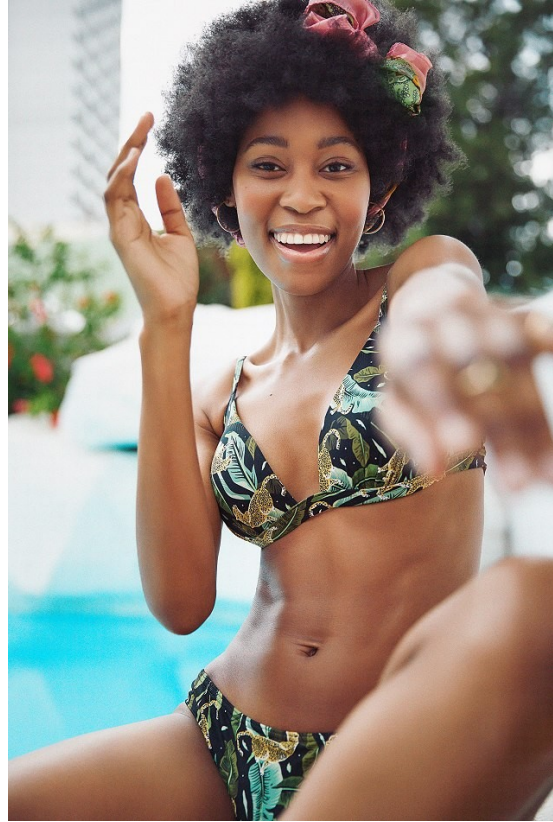

BOSS MODELS

DURBAN

BILLY DLAMINI

Height: 175cm Bust: 81cm Waist: 62cm Hips: 93cm Shoe: 8 UK Hair: Black Eyes: Brown

BOSS MODELS

DURBAN

BILLY DLAMINI

Height: 175cm Bust: 81cm Waist: 62cm Hips: 93cm Shoe: 8 UK Hair: Black Eyes: Brown