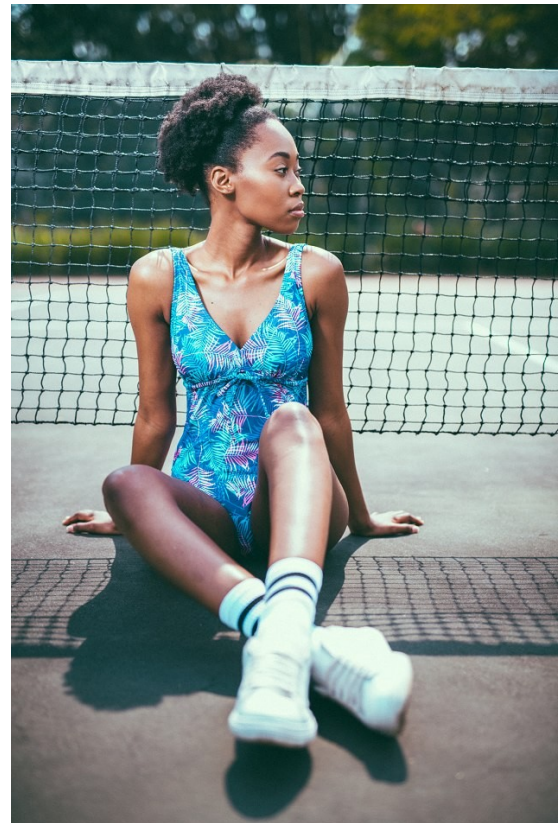

BOSS MODELS

DURBAN

BILLY DLAMINI

Height: 175cm Bust: 81cm Waist: 62cm Hips: 93cm Shoe: 8 UK Hair: Black Eyes: Brown