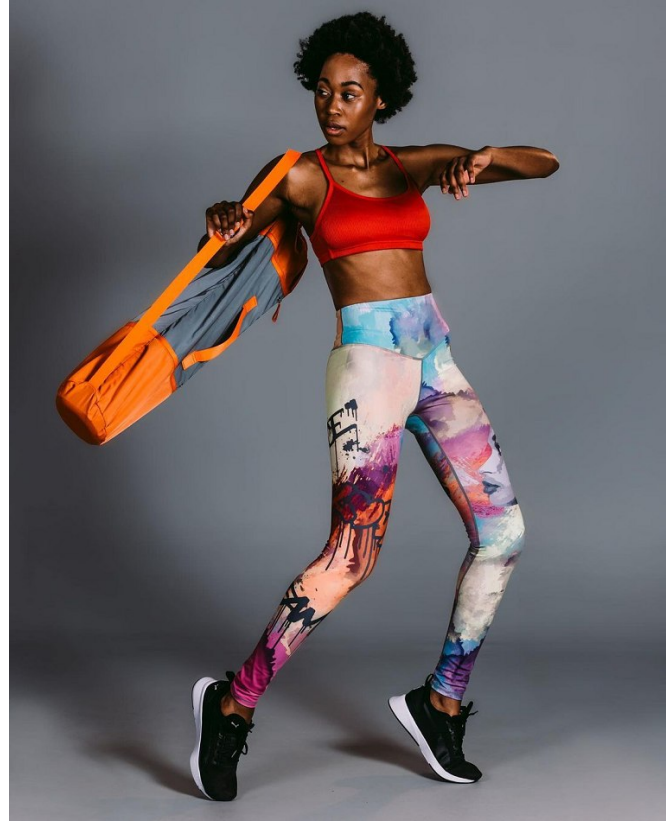

BOSS MODELS

DURBAN

BILLY DLAMINI

Height: 175cm Bust: 81cm Waist: 62cm Hips: 93cm Shoe: 8 UK Hair: Black Eyes: Brown