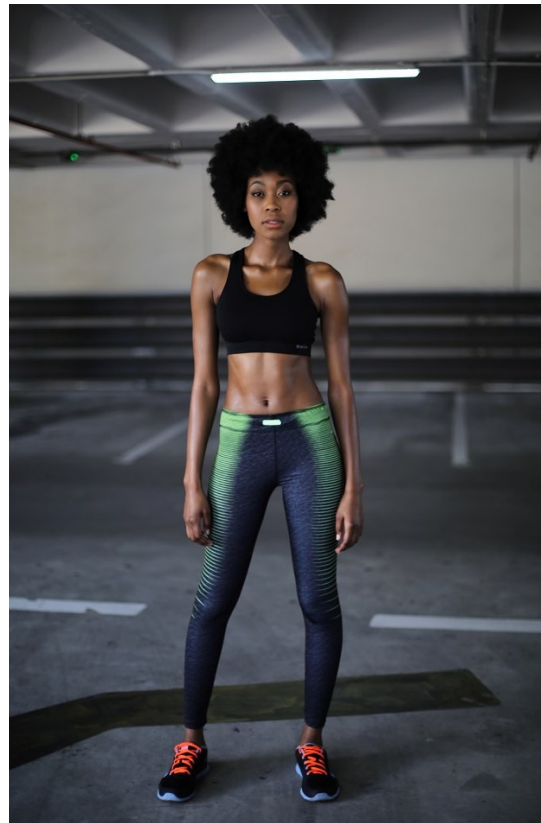

BOSS MODELS

DURBAN

BILLY DLAMINI

Height: 175cm Bust: 81cm Waist: 62cm Hips: 93cm Shoe: 8 UK Hair: Black Eyes: Brown

BOSS MODELS

DURBAN

BILLY DLAMINI

Height: 175cm Bust: 81cm Waist: 62cm Hips: 93cm Shoe: 8 UK Hair: Black Eyes: Brown

BOSS MODELS

DURBAN

BILLY DLAMINI

Height: 175cm Bust: 81cm Waist: 62cm Hips: 93cm Shoe: 8 UK Hair: Black Eyes: Brown

BOSS MODELS

DURBAN

5

The cropped
trouser