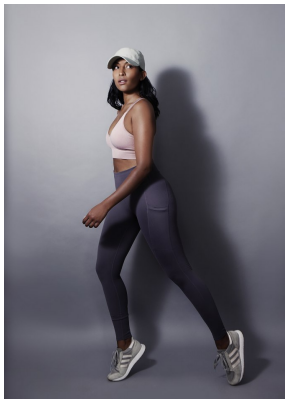

BOSS MODELS

DURBAN

AVANIA REDDY

Height: 166cm Bust: 81cm Waist: 58cm Hips: 95cm Shoe: 6 UK Hair: Brown Eyes: Brown

BOSS MODELS

DURBAN

AVANIA REDDY

Height: 166cm Bust: 81cm Waist: 58cm Hips: 95cm Shoe: 6 UK Hair: Brown Eyes: Brown