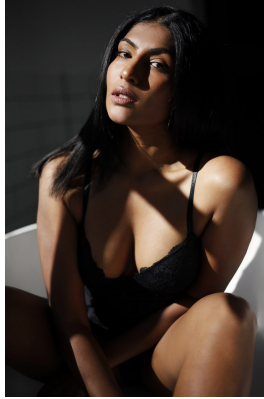

BOSS MODELS

DURBAN

AVANIA REDDY

Height: 166cm Bust: 81cm Waist: 58cm Hips: 95cm Shoe: 6 UK Hair: Brown Eyes: Brown

BOSS MODELS

DURBAN

AVANIA REDDY

Height: 166cm Bust: 81cm Waist: 58cm Hips: 95cm Shoe: 6 UK Hair: Brown Eyes: Brown