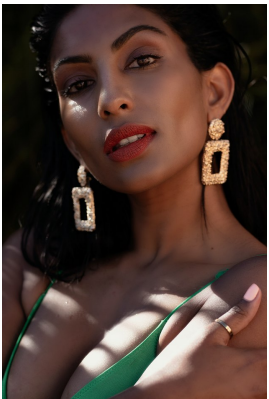

BOSS MODELS

DURBAN

AVANIA REDDY

Height: 166cm Bust: 81cm Waist: 58cm Hips: 95cm Shoe: 6 UK Hair: Brown Eyes: Brown

BOSS MODELS

DURBAN

AVANIA REDDY

Height: 166cm Bust: 81cm Waist: 58cm Hips: 95cm Shoe: 6 UK Hair: Brown Eyes: Brown