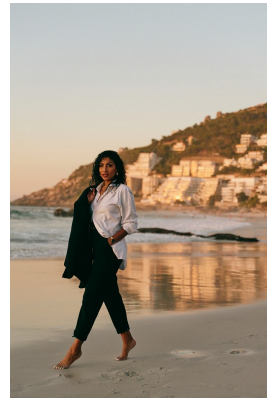

# BOSS MODELS

DURBAN

AVANIA REDDY

Height: 166cm Bust: 81cm Waist: 58cm Hips: 95cm Shoe: 6 UK Hair: Brown Eyes: Brown

# BOSS MODELS

DURBAN

## AVANIA REDDY

Height: 166cm Bust: 81cm Waist: 58cm Hips: 95cm Shoe: 6 UK Hair: Brown Eyes: Brown