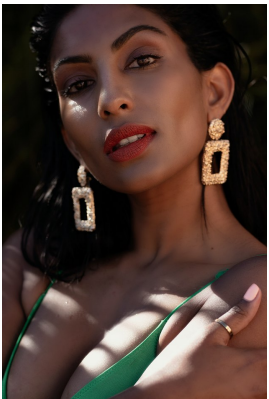

# BOSS MODELS

DURBAN

AVANIA REDDY

Height: 166cm Bust: 81cm Waist: 58cm Hips: 95cm Shoe: 6 UK Hair: Brown Eyes: Brown

# BOSS MODELS

DURBAN

## AVANIA REDDY

Height: 166cm Bust: 81cm Waist: 58cm Hips: 95cm Shoe: 6 UK Hair: Brown Eyes: Brown