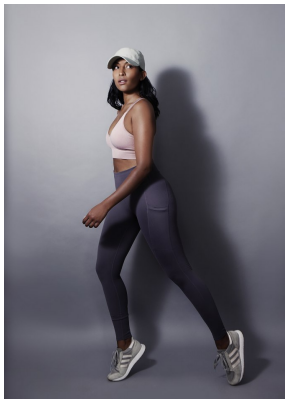

# BOSS MODELS

DURBAN

AVANIA REDDY

Height: 166cm Bust: 81cm Waist: 58cm Hips: 95cm Shoe: 6 UK Hair: Brown Eyes: Brown

# BOSS MODELS

DURBAN

## AVANIA REDDY

Height: 166cm Bust: 81cm Waist: 58cm Hips: 95cm Shoe: 6 UK Hair: Brown Eyes: Brown