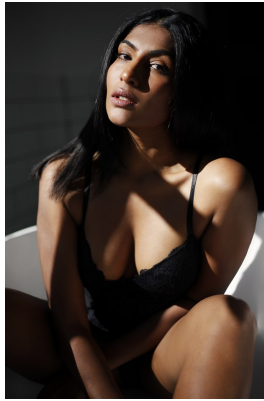

# BOSS MODELS

DURBAN

AVANIA REDDY

Height: 166cm Bust: 81cm Waist: 58cm Hips: 95cm Shoe: 6 UK Hair: Brown Eyes: Brown

# BOSS MODELS

DURBAN

## AVANIA REDDY

Height: 166cm Bust: 81cm Waist: 58cm Hips: 95cm Shoe: 6 UK Hair: Brown Eyes: Brown