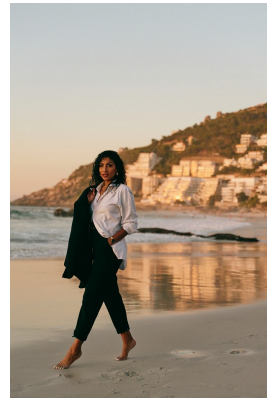

BOSS MODELS

DURBAN

AVANIA REDDY

Height: 166cm Bust: 81cm Waist: 58cm Hips: 95cm Shoe: 6 UK Hair: Brown Eyes: Brown

BOSS MODELS

DURBAN

AVANIA REDDY

Height: 166cm Bust: 81cm Waist: 58cm Hips: 95cm Shoe: 6 UK Hair: Brown Eyes: Brown