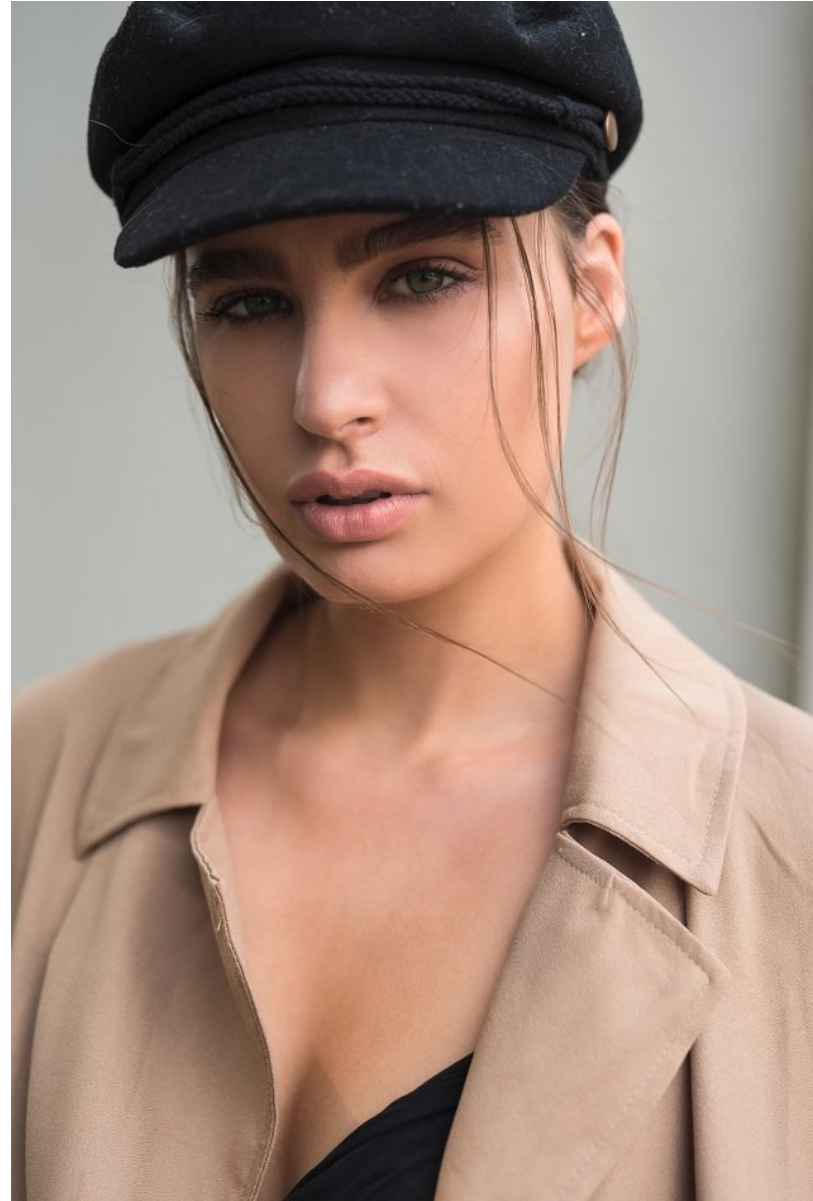

BOSS MODELS

DURBAN

STEPHANIE MUNDY

Height: 176cm Bust: 81cm Waist: 65cm Hips: 93cm Shoe: 7 UK Hair: Brown Eyes: Blue/Green