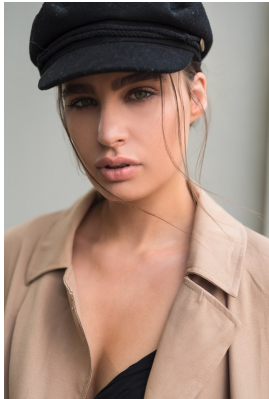

BOSS MODELS

DURBAN

STEPHANIE MUNDY

Height: 176cm Bust: 81cm Waist: 65cm Hips: 93cm Shoe: 7 UK Hair: Brown Eyes: Blue/Green

BOSS MODELS

DURBAN

STEPHANIE MUNDY

Height: 176cm Bust: 81cm Waist: 65cm Hips: 93cm Shoe: 7 UK Hair: Brown Eyes: Blue/Green