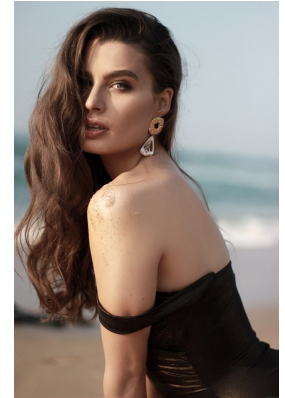

BOSS MODELS

DURBAN

STEPHANIE MUNDY

Height: 176cm Bust: 81cm Waist: 65cm Hips: 93cm Shoe: 7 UK Hair: Brown Eyes: Blue/Green

BOSS MODELS

DURBAN

STEPHANIE MUNDY

Height: 176cm Bust: 81cm Waist: 65cm Hips: 93cm Shoe: 7 UK Hair: Brown Eyes: Blue/Green