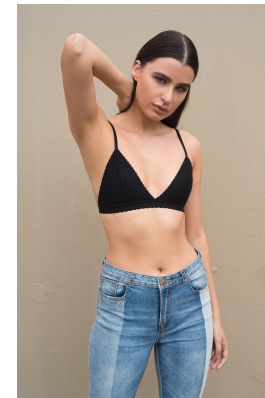

BOSS MODELS

DURBAN

STEPHANIE MUNDY

Height: 176cm Bust: 81cm Waist: 65cm Hips: 93cm Shoe: 7 UK Hair: Brown Eyes: Blue/Green

BOSS MODELS

DURBAN

STEPHANIE MUNDY

Height: 176cm Bust: 81cm Waist: 65cm Hips: 93cm Shoe: 7 UK Hair: Brown Eyes: Blue/Green