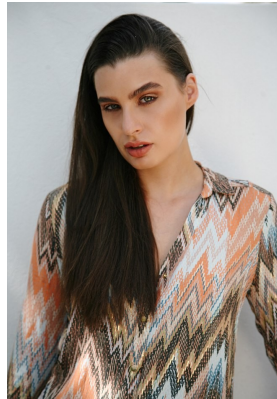

BOSS MODELS

DURBAN

STEPHANIE MUNDY

Height: 176cm Bust: 81cm Waist: 65cm Hips: 93cm Shoe: 7 UK Hair: Brown Eyes: Blue/Green

BOSS MODELS

DURBAN

STEPHANIE MUNDY

Height: 176cm Bust: 81cm Waist: 65cm Hips: 93cm Shoe: 7 UK Hair: Brown Eyes: Blue/Green