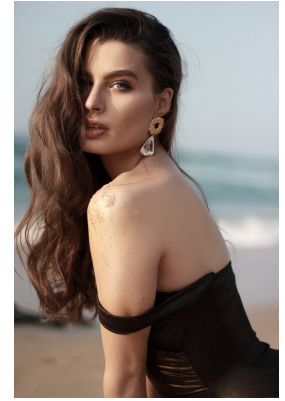

BOSS MODELS

DURBAN

STEPHANIE MUNDY

Height: 176cm Bust: 81cm Waist: 65cm Hips: 93cm Shoe: 7 UK Hair: Brown Eyes: Blue/Green

BOSS MODELS

DURBAN

STEPHANIE MUNDY

Height: 176cm Bust: 81cm Waist: 65cm Hips: 93cm Shoe: 7 UK Hair: Brown Eyes: Blue/Green