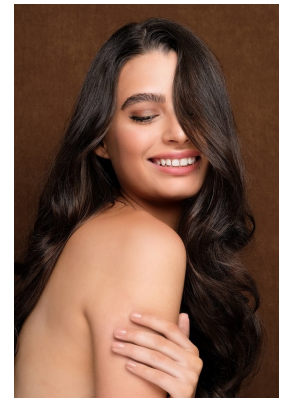

BOSS MODELS

DURBAN

STEPHANIE MUNDY

Height: 176cm Bust: 81cm Waist: 65cm Hips: 93cm Shoe: 7 UK Hair: Brown Eyes: Blue/Green

BOSS MODELS

DURBAN

STEPHANIE MUNDY

Height: 176cm Bust: 81cm Waist: 65cm Hips: 93cm Shoe: 7 UK Hair: Brown Eyes: Blue/Green