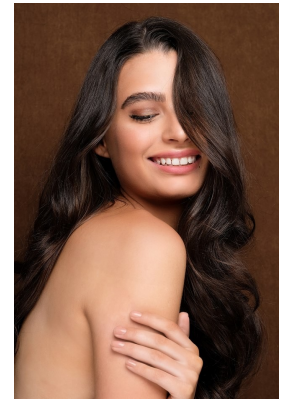

BOSS MODELS

DURBAN

STEPHANIE MUNDY

Height: 176cm Bust: 81cm Waist: 65cm Hips: 93cm Shoe: 7 UK Hair: Brown Eyes: Blue/Green

BOSS MODELS

DURBAN

STEPHANIE MUNDY

Height: 176cm Bust: 81cm Waist: 65cm Hips: 93cm Shoe: 7 UK Hair: Brown Eyes: Blue/Green