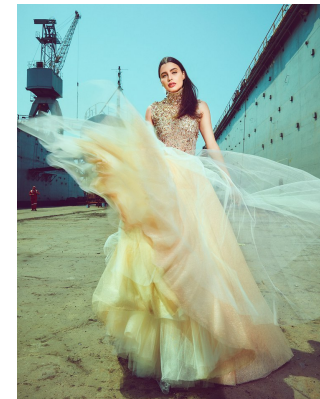

BOSS MODELS

DURBAN

STEPHANIE MUNDY

Height: 176cm Bust: 81cm Waist: 65cm Hips: 93cm Shoe: 7 UK Hair: Brown Eyes: Blue/Green

BOSS MODELS

DURBAN

STEPHANIE MUNDY

Height: 176cm Bust: 81cm Waist: 65cm Hips: 93cm Shoe: 7 UK Hair: Brown Eyes: Blue/Green