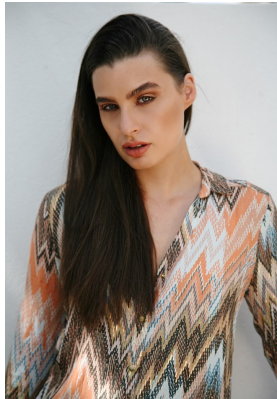

BOSS MODELS

DURBAN

STEPHANIE MUNDY

Height: 176cm Bust: 81cm Waist: 65cm Hips: 93cm Shoe: 7 UK Hair: Brown Eyes: Blue/Green

BOSS MODELS

DURBAN

STEPHANIE MUNDY

Height: 176cm Bust: 81cm Waist: 65cm Hips: 93cm Shoe: 7 UK Hair: Brown Eyes: Blue/Green