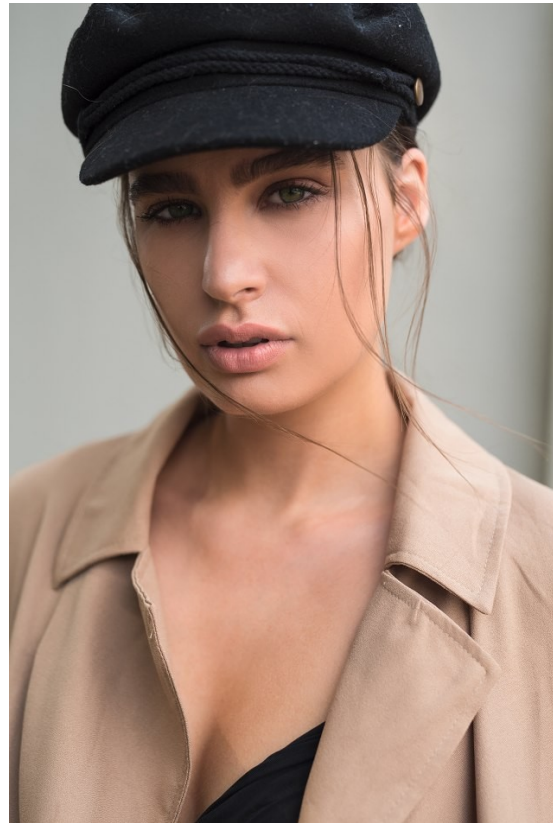

BOSS MODELS

DURBAN

STEPHANIE MUNDY

Height: 176cm Bust: 81cm Waist: 65cm Hips: 93cm Shoe: 7 UK Hair: Brown Eyes: Blue/Green