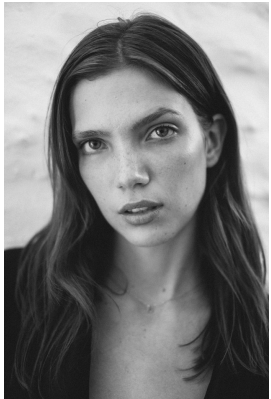

# BOSS MODELS

DURBAN

## EDEN KASSNER

Height: 175cm Bust: 81cm Waist: 60cm Hips: 87cm Hair: Blonde Eyes: Blue

# BOSS MODELS

DURBAN

EDEN KASSNER

Height: 175cm Bust: 81cm Waist: 60cm Hips: 87cm Hair: Blonde Eyes: Blue