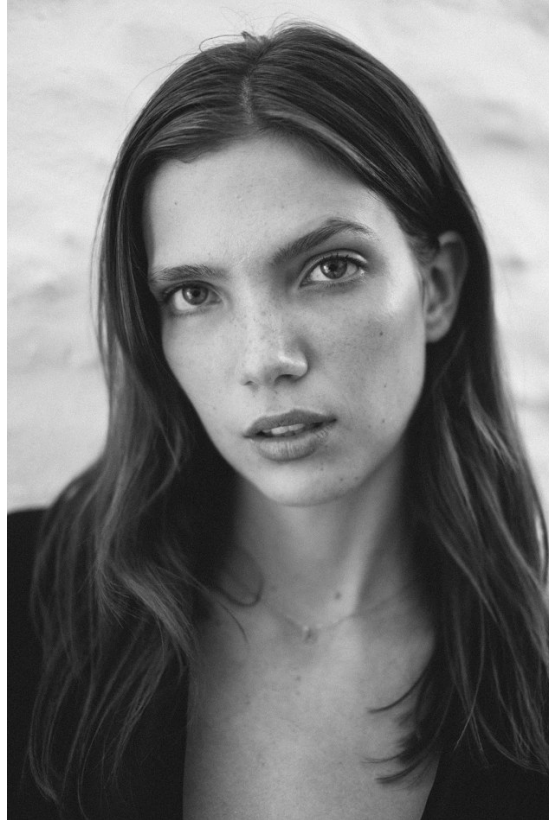

# BOSS MODELS

DURBAN

EDEN KASSNER

Height: 175cm Bust: 81cm Waist: 60cm Hips: 87cm Hair: Blonde Eyes: Blue