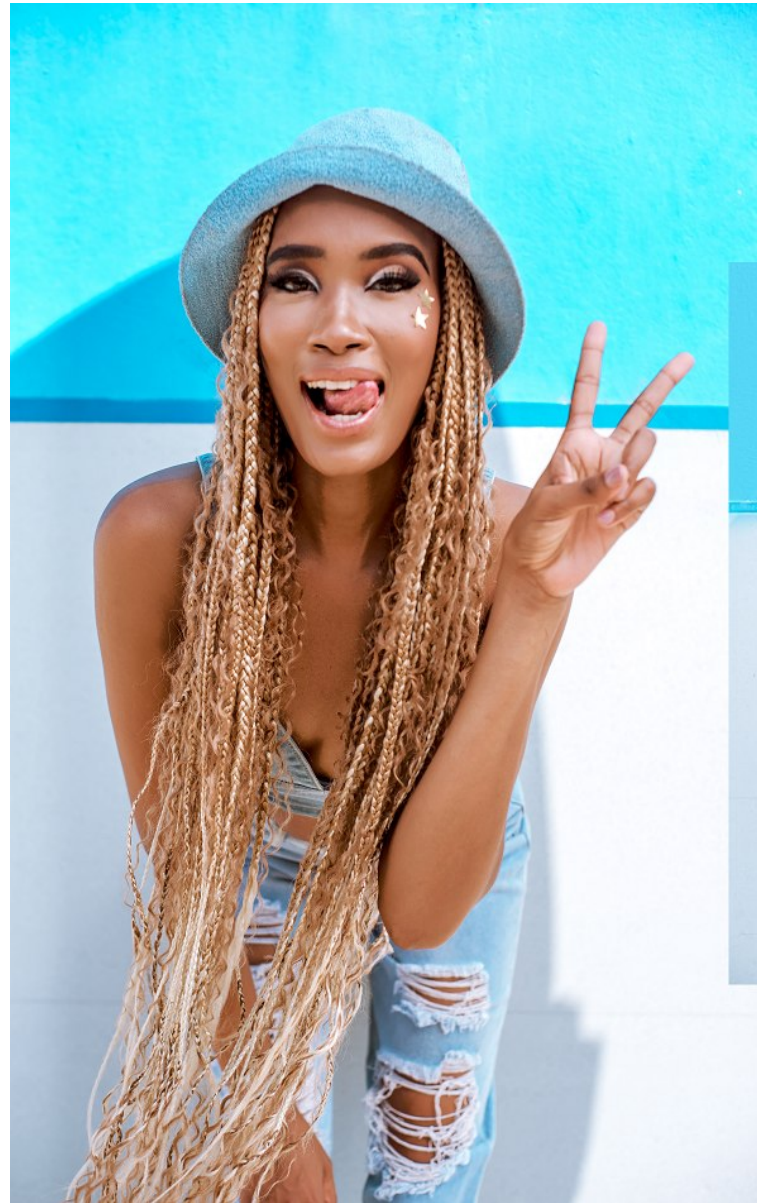

BOSS MODELS

DURBAN

Height: 170cm Bust: 75cm Waist: 64cm Hips: 90cm Shoe: 5 UK Hair: Pink Eyes: Brown