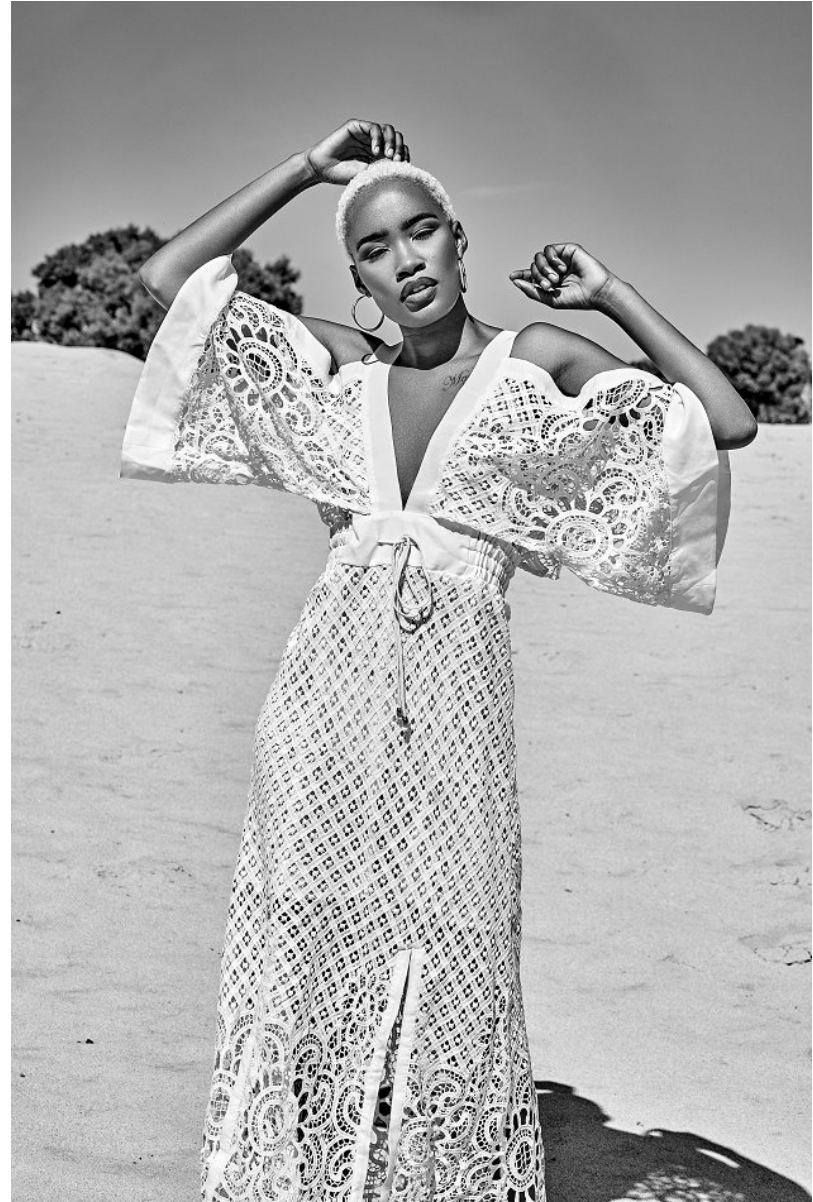

BOSS MODELS

DURBAN

PRETTY MNGOMEZULU

Height: 170cm Bust: 75cm Waist: 64cm Hips: 90cm Shoe: 5 UK Hair: Pink Eyes: Brown

BOSS MODELS

DURBAN

PRETTY MNGOMEZULU

Height: 170cm Bust: 75cm Waist: 64cm Hips: 90cm Shoe: 5 UK Hair: Pink Eyes: Brown