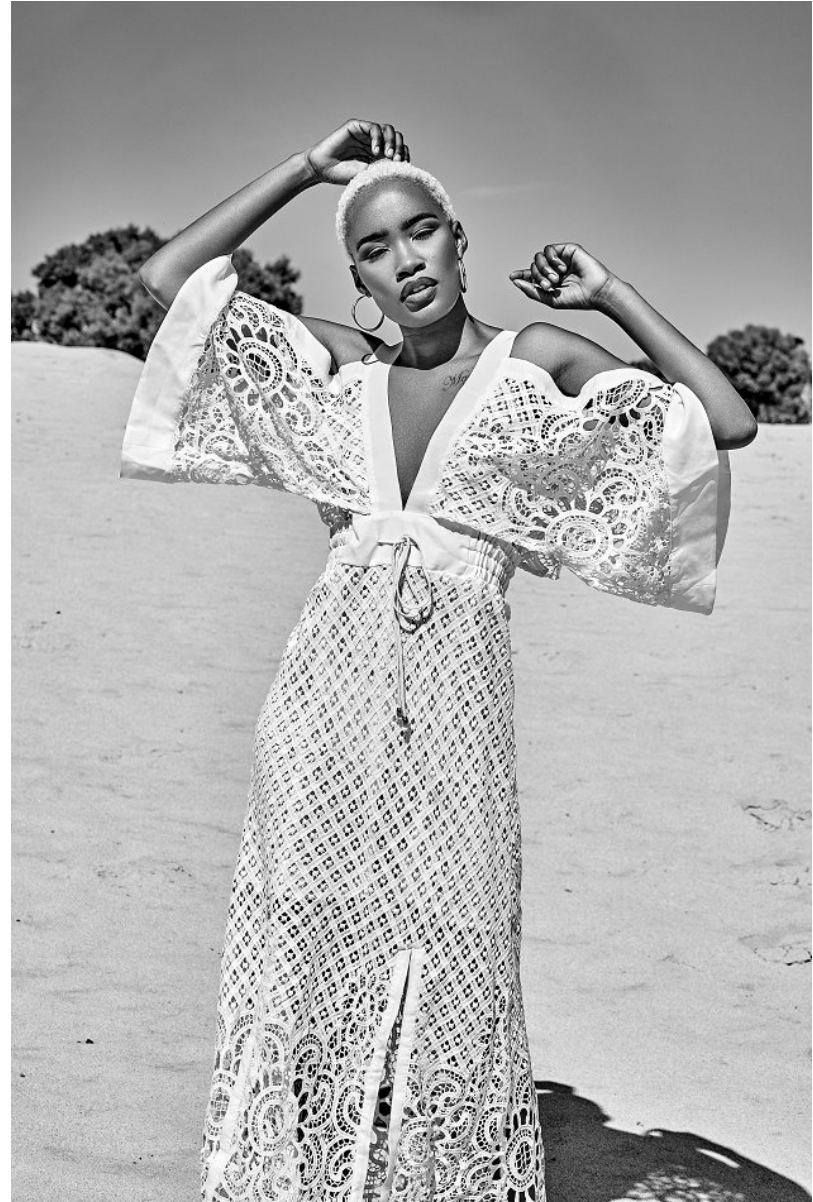

# BOSS MODELS

DURBAN

PRETTY MNGOMEZULU

Height: 170cm Bust: 75cm Waist: 64cm Hips: 90cm Shoe: 5 UK Hair: Pink Eyes: Brown