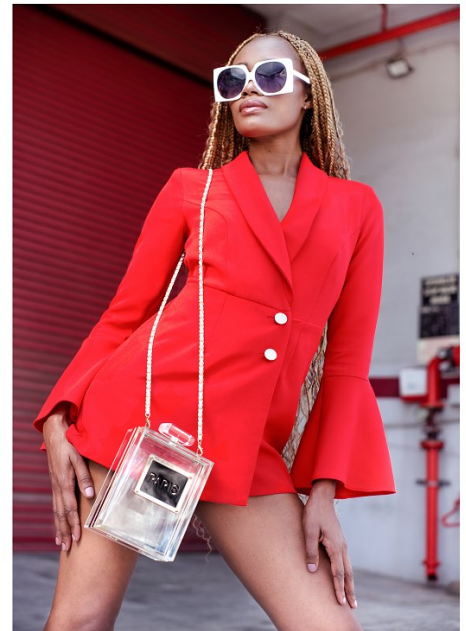

BOSS MODELS

DURBAN

PRETTY MNGOMEZULU

Height: 170cm Bust: 75cm Waist: 64cm Hips: 90cm Shoe: 5 UK Hair: Pink Eyes: Brown

BOSS MODELS

DURBAN

PRETTY MNGOMEZULU

Height: 170cm Bust: 75cm Waist: 64cm Hips: 90cm Shoe: 5 UK Hair: Pink Eyes: Brown

BOSS MODELS

DURBAN

PRETTY MNGOMEZULU

Height: 170cm Bust: 75cm Waist: 64cm Hips: 90cm Shoe: 5 UK Hair: Pink Eyes: Brown