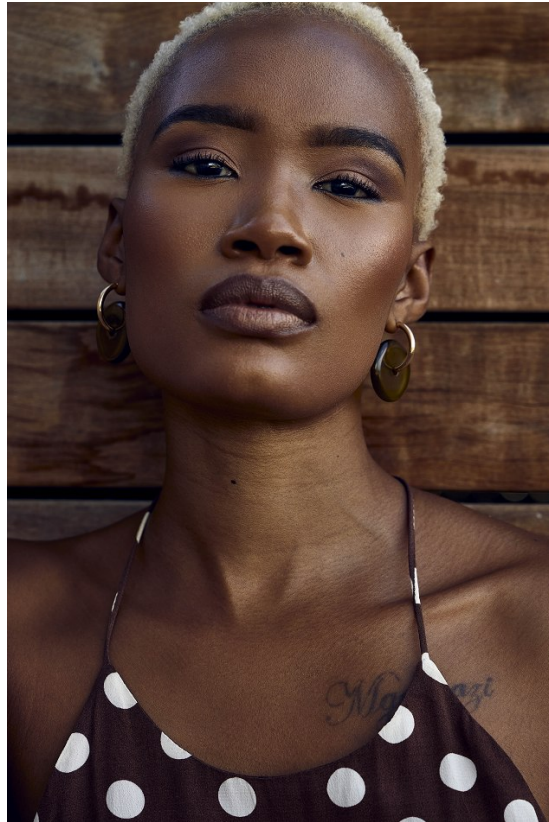

BOSS MODELS

DURBAN

PRETTY MNGOMEZULU

Height: 170cm Bust: 75cm Waist: 64cm Hips: 90cm Shoe: 5 UK Hair: Pink Eyes: Brown

BOSS MODELS

DURBAN

PRETTY MNGOMEZULU

Height: 170cm Bust: 75cm Waist: 64cm Hips: 90cm Shoe: 5 UK Hair: Pink Eyes: Brown

BOSS MODELS

DURBAN

PRETTY MNGOMEZULU

Height: 170cm Bust: 75cm Waist: 64cm Hips: 90cm Shoe: 5 UK Hair: Pink Eyes: Brown