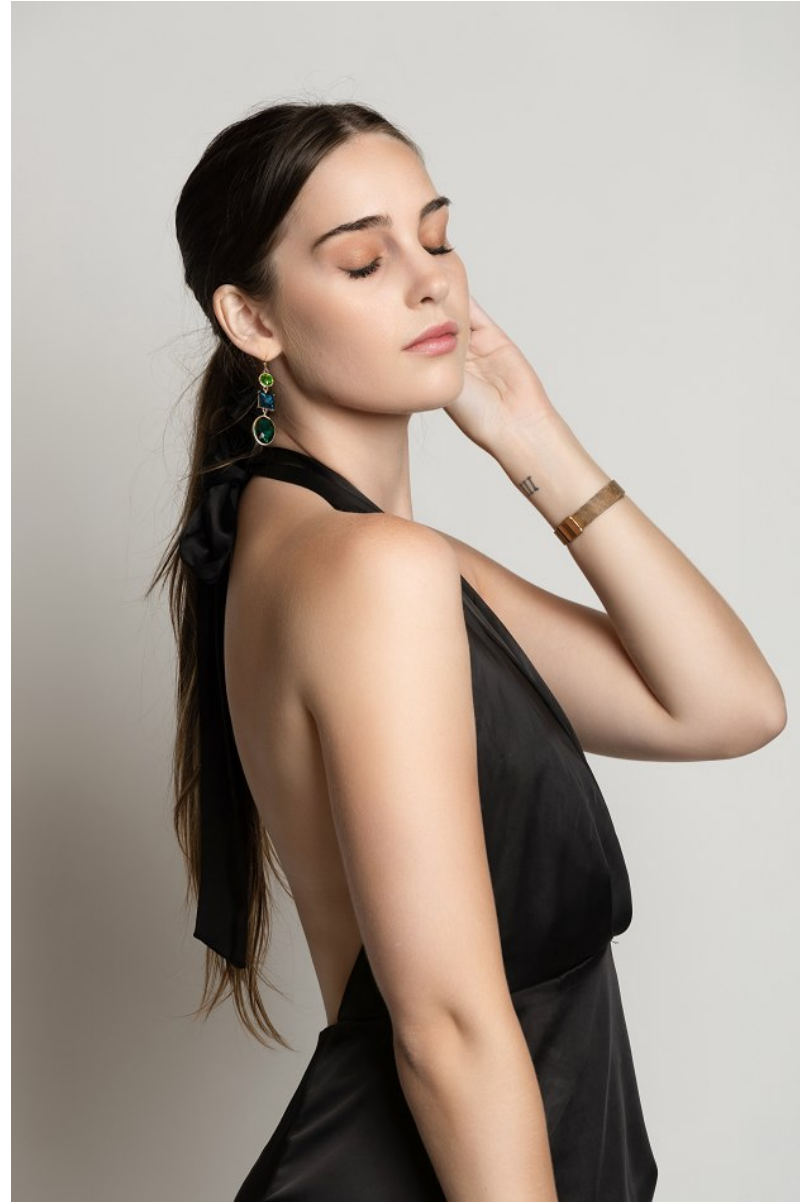

BOSS MODELS

DURBAN

MEGAN MORGAN

Height: 170cm Bust: 78cm Waist: 65cm Hips: 100cm Shoe: 5 UK Hair: Brown Eyes: Green

BOSS MODELS

DURBAN

MEGAN MORGAN

Height: 170cm Bust: 78cm Waist: 65cm Hips: 100cm Shoe: 5 UK Hair: Brown Eyes: Green