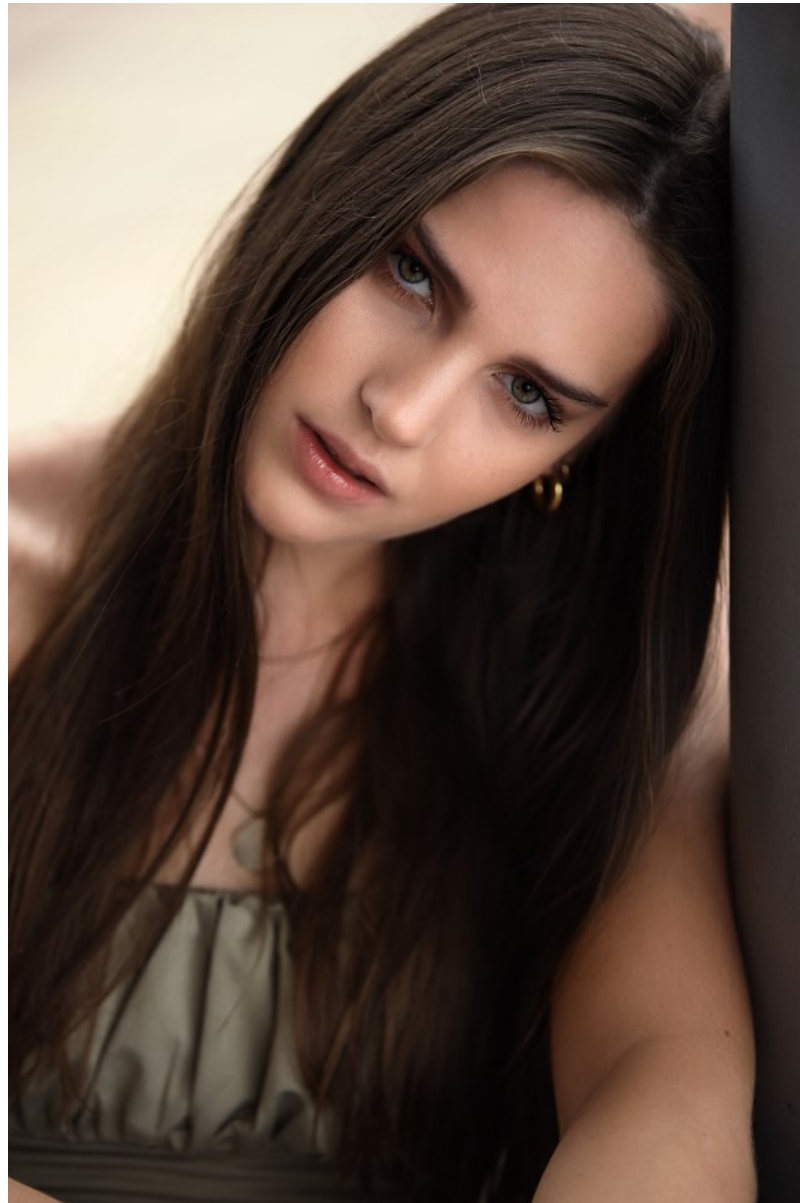

BOSS MODELS

DURBAN

MEGAN MORGAN

Height: 170cm Bust: 78cm Waist: 65cm Hips: 100cm Shoe: 5 UK Hair: Brown Eyes: Green

BOSS MODELS

DURBAN

MEGAN MORGAN

Height: 170cm Bust: 78cm Waist: 65cm Hips: 100cm Shoe: 5 UK Hair: Brown Eyes: Green