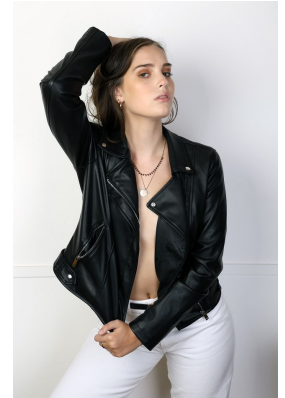

BOSS MODELS

DURBAN

MEGAN MORGAN

Height: 170cm Bust: 78cm Waist: 65cm Hips: 100cm Shoe: 5 UK Hair: Brown Eyes: Green