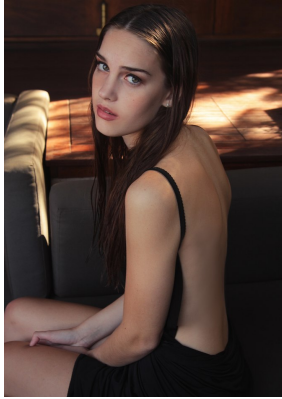

BOSS MODELS

DURBAN

MEGAN MORGAN

Height: 170cm Bust: 78cm Waist: 65cm Hips: 100cm Shoe: 5 UK Hair: Brown Eyes: Green