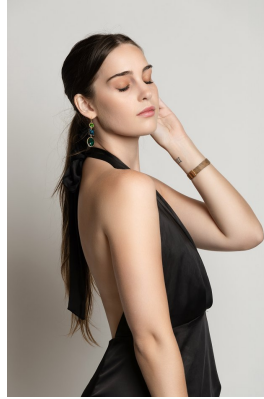

BOSS MODELS

DURBAN

MEGAN MORGAN

Height: 170cm Bust: 78cm Waist: 65cm Hips: 100cm Shoe: 5 UK Hair: Brown Eyes: Green