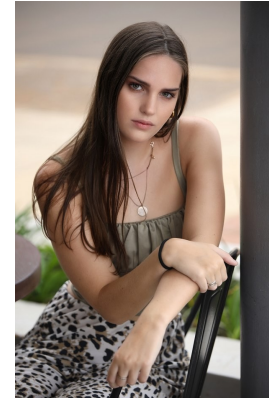

BOSS MODELS

DURBAN

MEGAN MORGAN

Height: 170cm Bust: 78cm Waist: 65cm Hips: 100cm Shoe: 5 UK Hair: Brown Eyes: Green