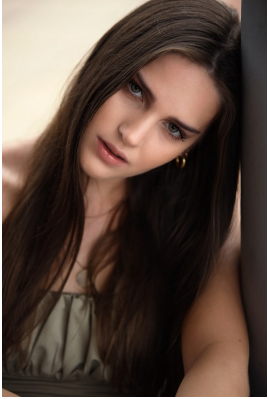

BOSS MODELS

DURBAN

MEGAN MORGAN

Height: 170cm Bust: 78cm Waist: 65cm Hips: 100cm Shoe: 5 UK Hair: Brown Eyes: Green