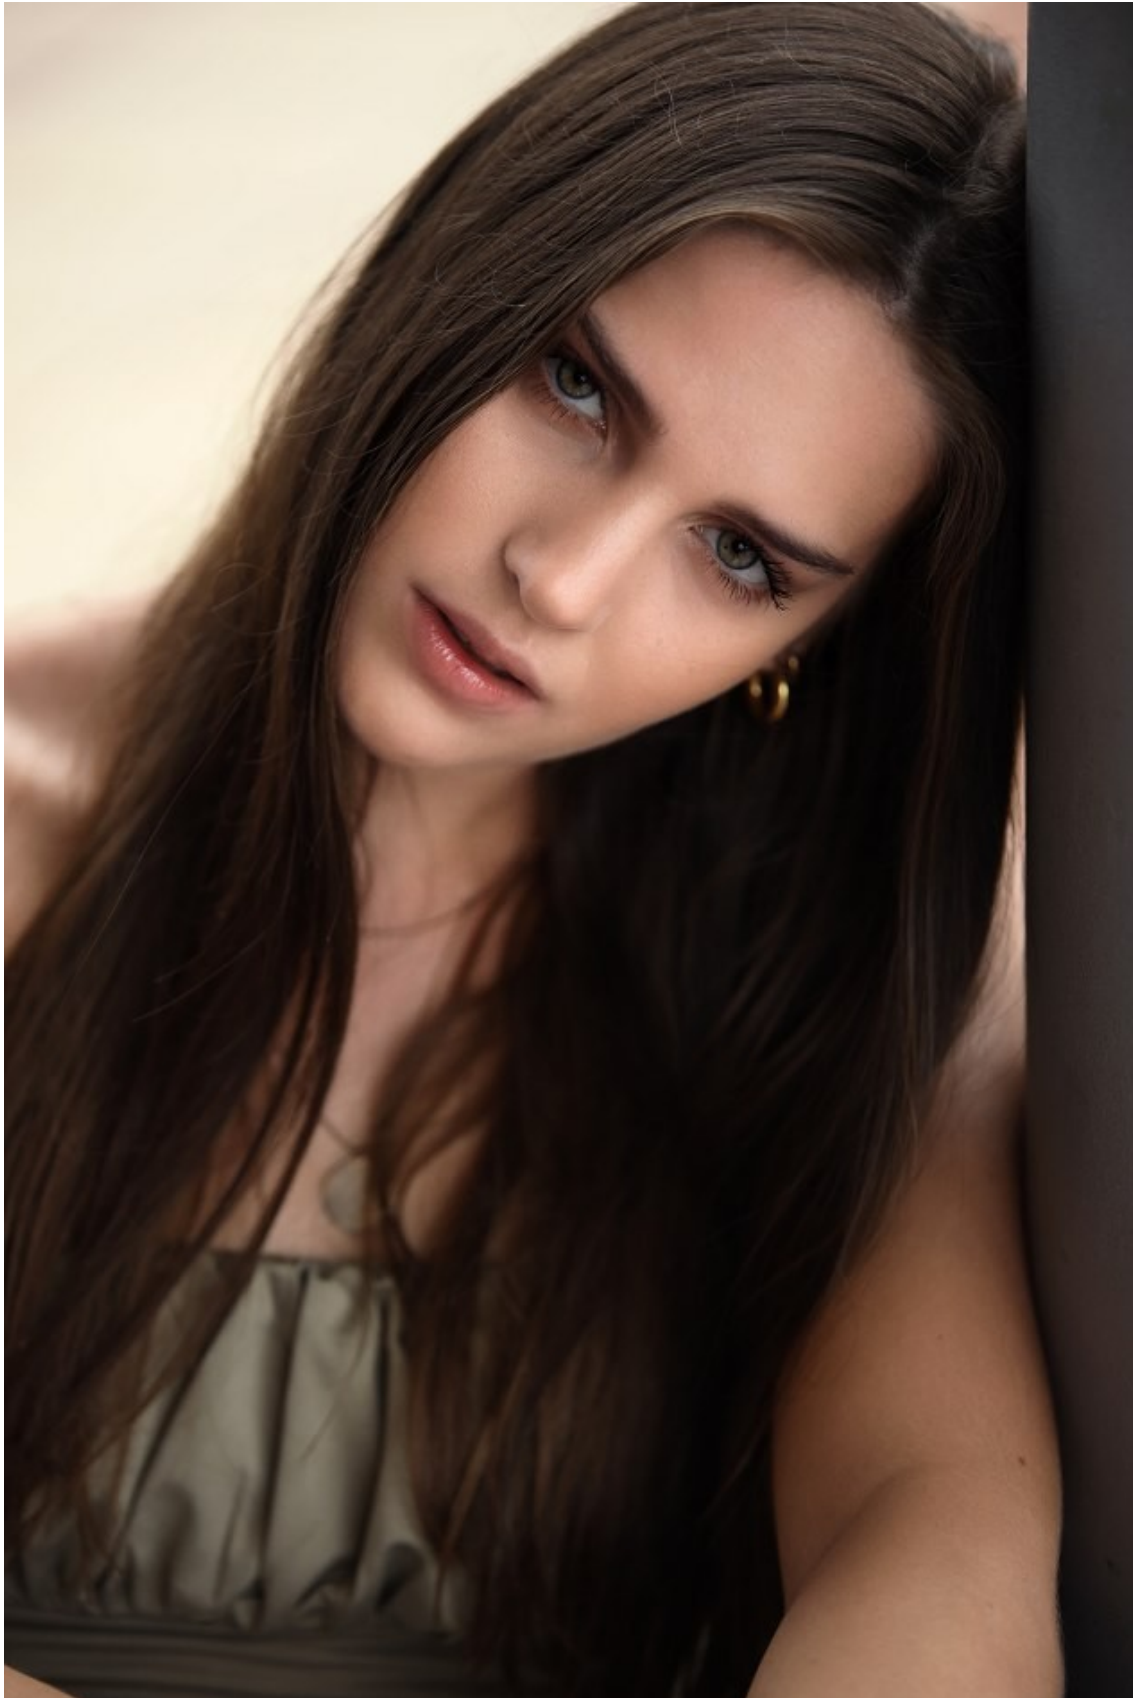

BOSS MODELS

DURBAN

MEGAN MORGAN

Height: 170cm Bust: 78cm Waist: 65cm Hips: 100cm Shoe: 5 UK Hair: Brown Eyes: Green

BOSS MODELS

DURBAN

MEGAN MORGAN

Height: 170cm Bust: 78cm Waist: 65cm Hips: 100cm Shoe: 5 UK Hair: Brown Eyes: Green