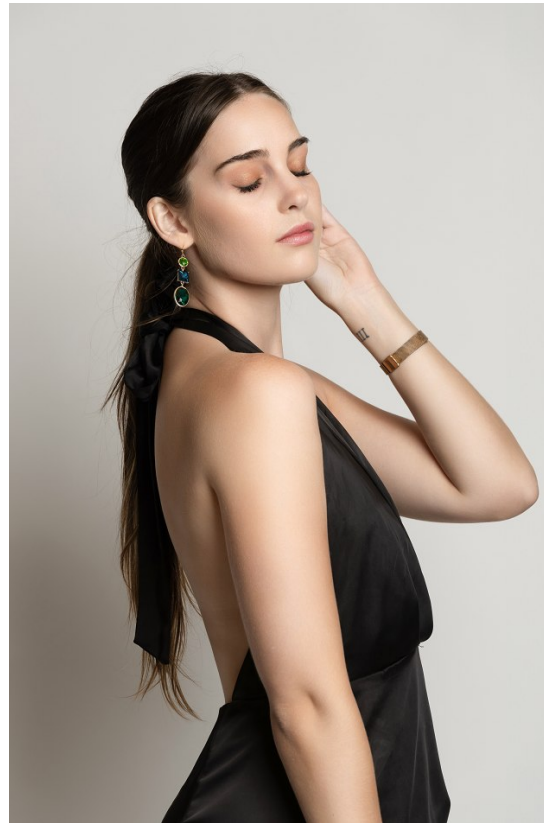

BOSS MODELS

DURBAN

MEGAN MORGAN

Height: 170cm Bust: 78cm Waist: 65cm Hips: 100cm Shoe: 5 UK Hair: Brown Eyes: Green

BOSS MODELS

DURBAN

MEGAN MORGAN

Height: 170cm Bust: 78cm Waist: 65cm Hips: 100cm Shoe: 5 UK Hair: Brown Eyes: Green

BOSS MODELS

DURBAN

MEGAN MORGAN

Height: 170cm Bust: 78cm Waist: 65cm Hips: 100cm Shoe: 5 UK Hair: Brown Eyes: Green