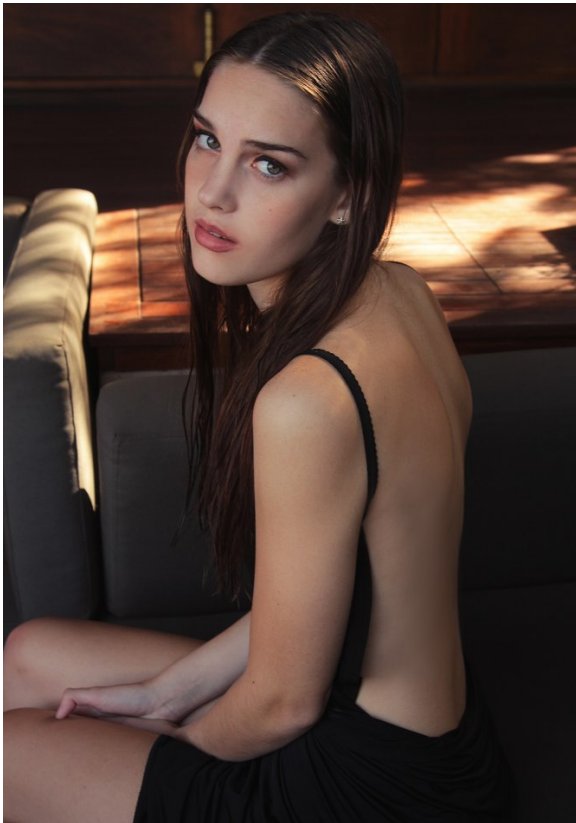

BOSS MODELS

DURBAN

MEGAN MORGAN

Height: 170cm Bust: 78cm Waist: 65cm Hips: 100cm Shoe: 5 UK Hair: Brown Eyes: Green

BOSS MODELS

DURBAN

MEGAN MORGAN

Height: 170cm Bust: 78cm Waist: 65cm Hips: 100cm Shoe: 5 UK Hair: Brown Eyes: Green

BOSS MODELS

DURBAN

MEGAN MORGAN

Height: 170cm Bust: 78cm Waist: 65cm Hips: 100cm Shoe: 5 UK Hair: Brown Eyes: Green