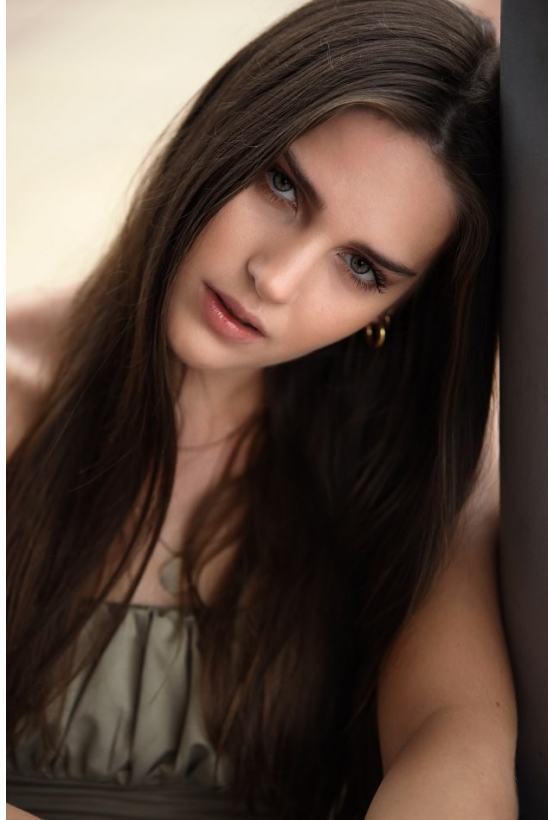

BOSS MODELS

DURBAN

MEGAN MORGAN

Height: 170cm Bust: 78cm Waist: 65cm Hips: 100cm Shoe: 5 UK Hair: Brown Eyes: Green

BOSS MODELS

DURBAN

MEGAN MORGAN

Height: 170cm Bust: 78cm Waist: 65cm Hips: 100cm Shoe: 5 UK Hair: Brown Eyes: Green

BOSS MODELS

DURBAN

MEGAN MORGAN

Height: 170cm Bust: 78cm Waist: 65cm Hips: 100cm Shoe: 5 UK Hair: Brown Eyes: Green