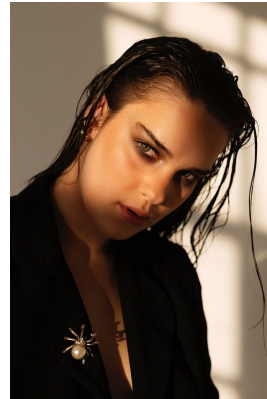

BOSS MODELS

DURBAN

CATIE MORGAN

Height: 169cm Bust: 81cm Waist: 67cm Hips: 101cm Shoe: 5 UK Hair: Brown Eyes: Green

BOSS MODELS

DURBAN

CATIE MORGAN

Height: 169cm Bust: 81cm Waist: 67cm Hips: 101cm Shoe: 5 UK Hair: Brown Eyes: Green

BOSS MODELS

DURBAN

CATIE MORGAN

Height: 169cm Bust: 81cm Waist: 67cm Hips: 101cm Shoe: 5 UK Hair: Brown Eyes: Green