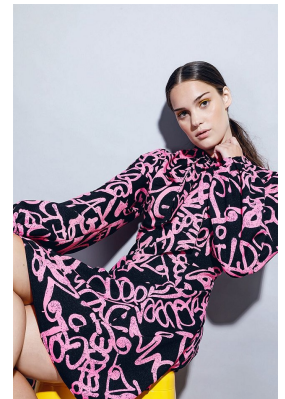

BOSS MODELS

DURBAN

CATIE MORGAN

Height: 169cm Bust: 81cm Waist: 67cm Hips: 101cm Shoe: 5 UK Hair: Brown Eyes: Green

BOSS MODELS

DURBAN

CATIE MORGAN

Height: 169cm Bust: 81cm Waist: 67cm Hips: 101cm Shoe: 5 UK Hair: Brown Eyes: Green

BOSS MODELS

DURBAN

CATIE MORGAN

Height: 169cm Bust: 81cm Waist: 67cm Hips: 101cm Shoe: 5 UK Hair: Brown Eyes: Green