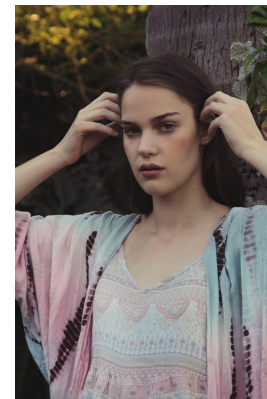

BOSS MODELS

DURBAN

CATIE MORGAN

Height: 169cm Bust: 81cm Waist: 67cm Hips: 101cm Shoe: 5 UK Hair: Brown Eyes: Green

BOSS MODELS

DURBAN

CATIE MORGAN

Height: 169cm Bust: 81cm Waist: 67cm Hips: 101cm Shoe: 5 UK Hair: Brown Eyes: Green

BOSS MODELS

DURBAN

CATIE MORGAN

Height: 169cm Bust: 81cm Waist: 67cm Hips: 101cm Shoe: 5 UK Hair: Brown Eyes: Green