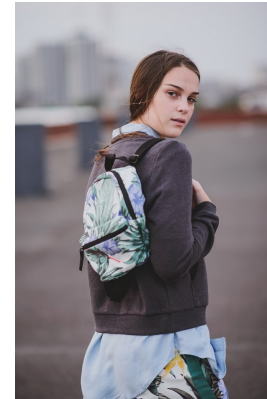

BOSS MODELS

DURBAN

CATIE MORGAN

Height: 169cm Bust: 81cm Waist: 67cm Hips: 101cm Shoe: 5 UK Hair: Brown Eyes: Green

BOSS MODELS

DURBAN

CATIE MORGAN

Height: 169cm Bust: 81cm Waist: 67cm Hips: 101cm Shoe: 5 UK Hair: Brown Eyes: Green

BOSS MODELS

DURBAN

CATIE MORGAN

Height: 169cm Bust: 81cm Waist: 67cm Hips: 101cm Shoe: 5 UK Hair: Brown Eyes: Green