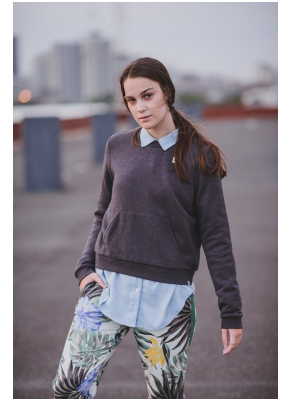

BOSS MODELS

DURBAN

CATIE MORGAN

Height: 169cm Bust: 81cm Waist: 67cm Hips: 101cm Shoe: 5 UK Hair: Brown Eyes: Green

BOSS MODELS

DURBAN

CATIE MORGAN

Height: 169cm Bust: 81cm Waist: 67cm Hips: 101cm Shoe: 5 UK Hair: Brown Eyes: Green

BOSS MODELS

DURBAN

CATIE MORGAN

Height: 169cm Bust: 81cm Waist: 67cm Hips: 101cm Shoe: 5 UK Hair: Brown Eyes: Green