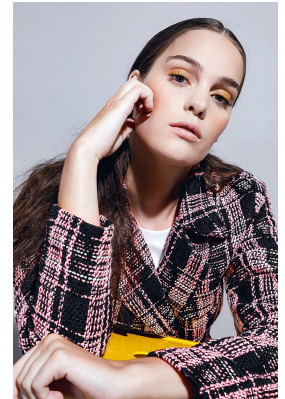

BOSS MODELS

DURBAN

CATIE MORGAN

Height: 169cm Bust: 81cm Waist: 67cm Hips: 101cm Shoe: 5 UK Hair: Brown Eyes: Green

BOSS MODELS

DURBAN

CATIE MORGAN

Height: 169cm Bust: 81cm Waist: 67cm Hips: 101cm Shoe: 5 UK Hair: Brown Eyes: Green

BOSS MODELS

DURBAN

CATIE MORGAN

Height: 169cm Bust: 81cm Waist: 67cm Hips: 101cm Shoe: 5 UK Hair: Brown Eyes: Green