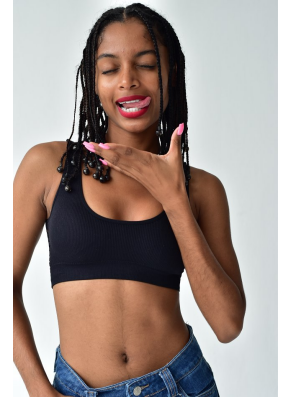

BOSS MODELS

DURBAN

ASIMA MFENE

Bust: 76cm Waist: 75cm Hips: 87cm Shoe: 5 UK Hair: Black Eyes: Dark Brown