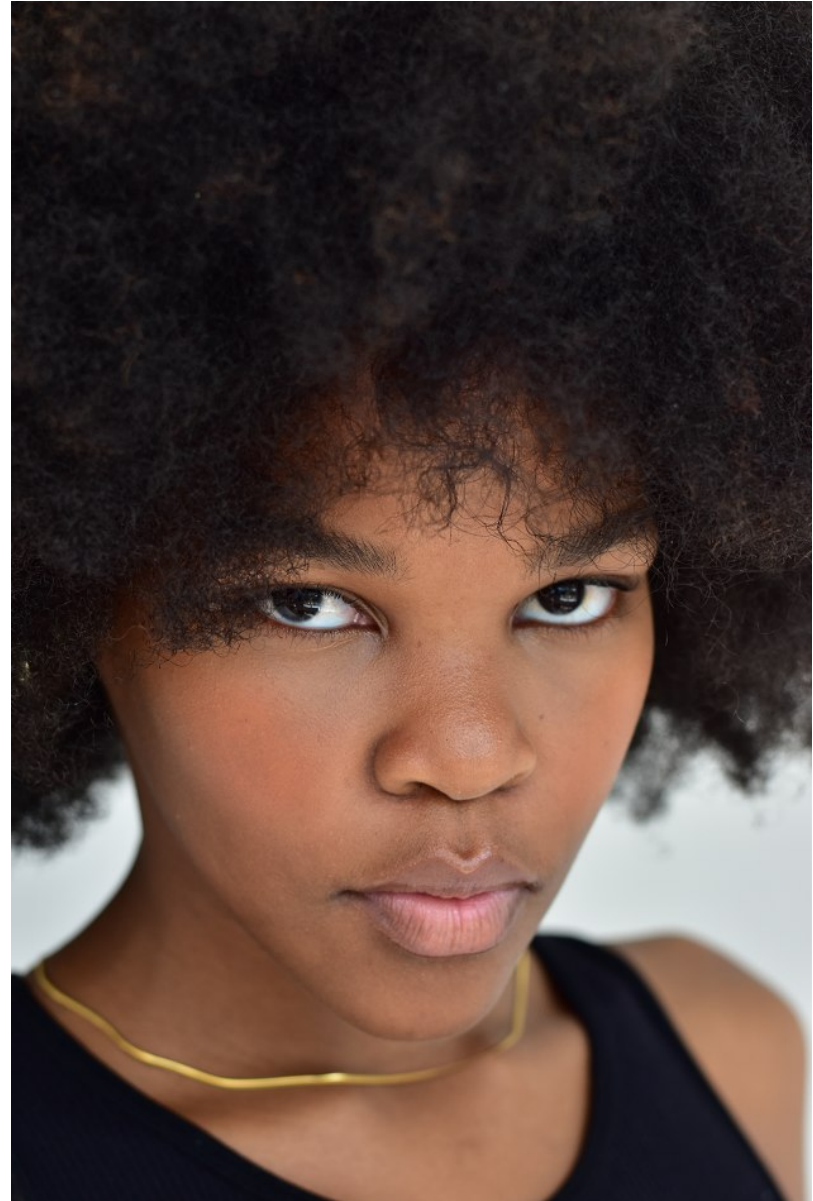

# BOSS MODELS

DURBAN

YANDA BUTHELEZI

Bust: 78cm Waist: 67cm Hips: 89cm Shoe: 6 UK Hair: Dark Brown Eyes: Dark Brown