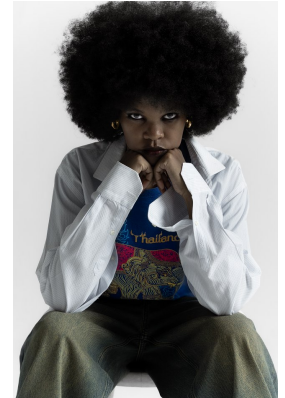

BOSS MODELS

DURBAN

YANDA BUTHELEZI

Bust: 78cm Waist: 67cm Hips: 89cm Shoe: 6 UK Hair: Dark Brown Eyes: Dark Brown