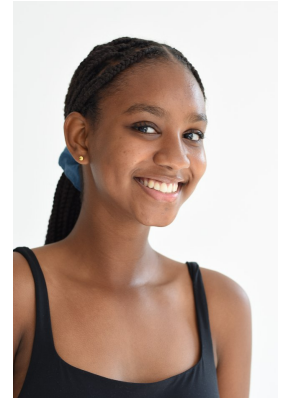

# BOSS MODELS

DURBAN

KAYLA ABDULGAFURE

Height: 173cm Hair: Dark Brown Eyes: Dark Brown