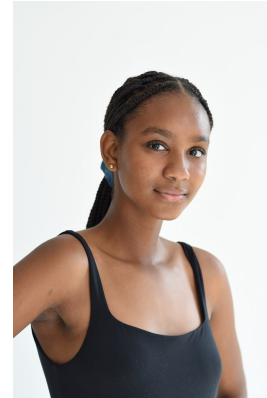

BOSS MODELS

DURBAN

KAYLA ABDULGAFURE

Height: 173cm Hair: Dark Brown Eyes: Dark Brown