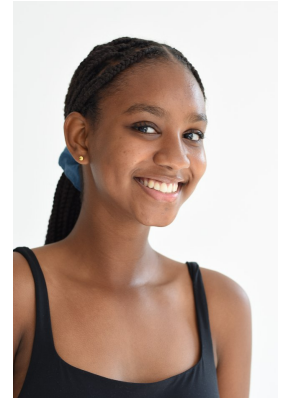

BOSS MODELS

DURBAN

KAYLA ABDULGAFURE

Height: 173cm Hair: Dark Brown Eyes: Dark Brown