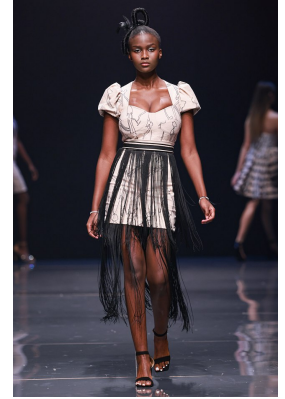

BOSS MODELS

DURBAN

NOKWAZI FAITH MAKATINI

Height: 176cm Bust: 90cm Waist: 70cm Hips: 96cm Shoe: 6 UK Hair: Black Eyes: Brown