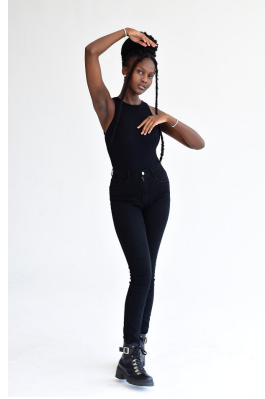

BOSS MODELS

DURBAN

NOKWAZI FAITH MAKATINI

Height: 176cm Bust: 90cm Waist: 70cm Hips: 96cm Shoe: 6 UK Hair: Black Eyes: Brown