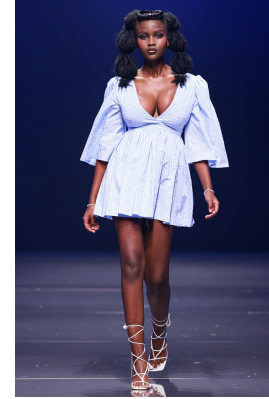

BOSS MODELS

DURBAN

NOKWAZI FAITH MAKATINI

Height: 176cm Bust: 90cm Waist: 70cm Hips: 96cm Shoe: 6 UK Hair: Black Eyes: Brown