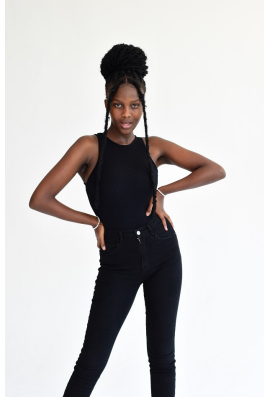

BOSS MODELS

DURBAN

NOKWAZI FAITH MAKATINI

Height: 176cm Bust: 90cm Waist: 70cm Hips: 96cm Shoe: 6 UK Hair: Black Eyes: Brown