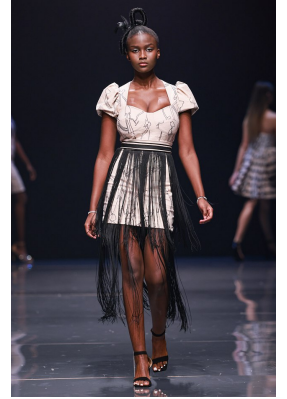

BOSS MODELS

DURBAN

NOKWAZI FAITH MAKATINI

Height: 176cm Bust: 90cm Waist: 70cm Hips: 96cm Shoe: 6 UK Hair: Black Eyes: Brown