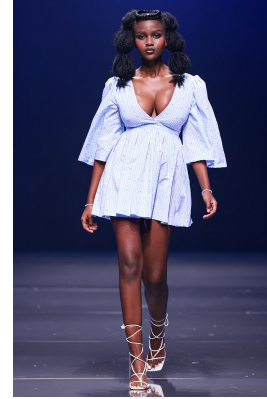

BOSS MODELS

DURBAN

NOKWAZI FAITH MAKATINI

Height: 176cm Bust: 90cm Waist: 70cm Hips: 96cm Shoe: 6 UK Hair: Black Eyes: Brown