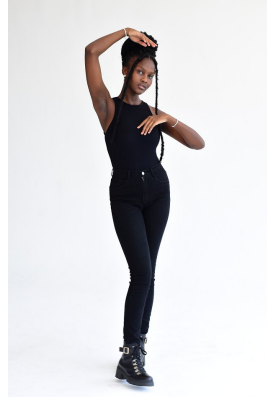

BOSS MODELS

DURBAN

NOKWAZI FAITH MAKATINI

Height: 176cm Bust: 90cm Waist: 70cm Hips: 96cm Shoe: 6 UK Hair: Black Eyes: Brown