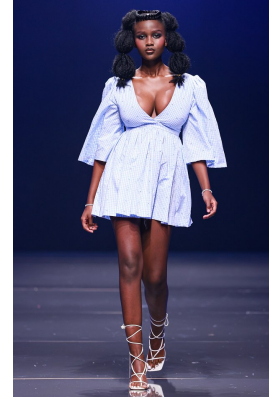

BOSS MODELS

DURBAN

NOKWAZI FAITH MAKATINI

Height: 176cm Bust: 90cm Waist: 70cm Hips: 96cm Shoe: 6 UK Hair: Black Eyes: Brown