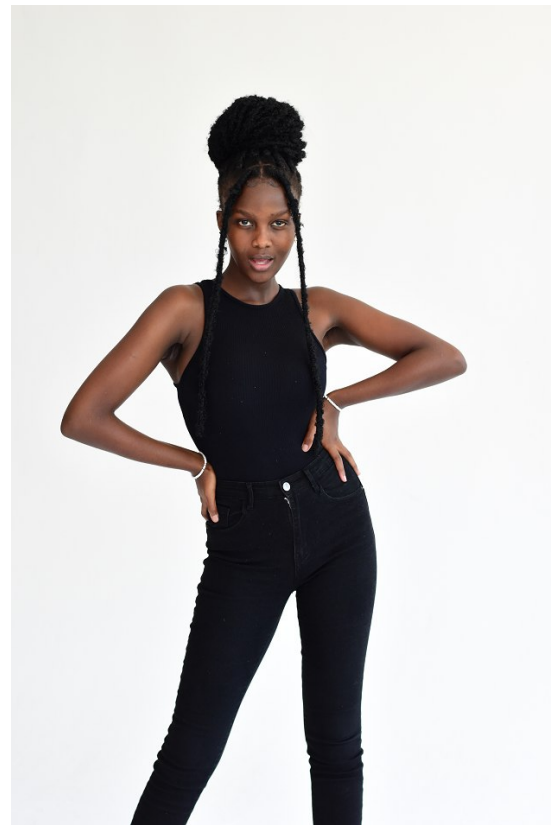

BOSS MODELS

DURBAN

NOKWAZI FAITH MAKATINI

Height: 177cm Bust: 84cm Waist: 62cm Hips: 91cm Shoe: 6 UK Hair: Black Eyes: Brown

BOSS MODELS

DURBAN

NOKWAZI FAITH MAKATINI

Height: 177cm Bust: 84cm Waist: 62cm Hips: 91cm Shoe: 6 UK Hair: Black Eyes: Brown