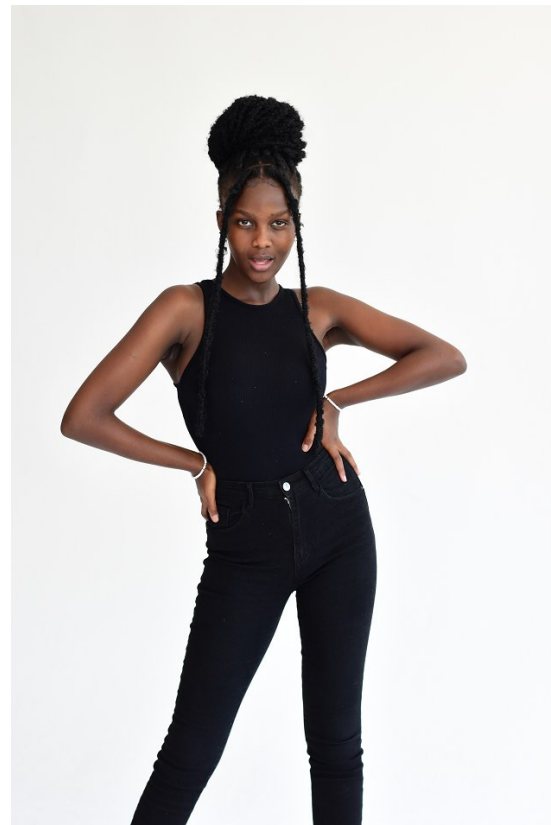

BOSS MODELS

DURBAN

NOKWAZI FAITH MAKATINI

Height: 176cm Bust: 90cm Waist: 70cm Hips: 96cm Shoe: 6 UK Hair: Black Eyes: Brown

BOSS MODELS

DURBAN

NOKWAZI FAITH MAKATINI

Height: 176cm Bust: 90cm Waist: 70cm Hips: 96cm Shoe: 6 UK Hair: Black Eyes: Brown