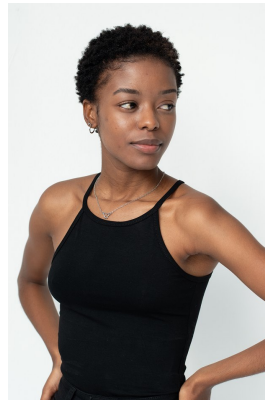

BOSS MODELS

DURBAN

PHILASANDE NGCAMU

Height: 161cm Bust: 75cm Waist: 60cm Hips: 94cm Shoe: 4 UK Hair: Black Eyes: Black