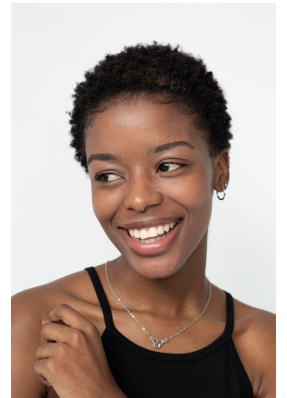

BOSS MODELS

DURBAN

PHILASANDE NGCAMU

Height: 161cm Bust: 75cm Waist: 60cm Hips: 94cm Shoe: 4 UK Hair: Black Eyes: Black