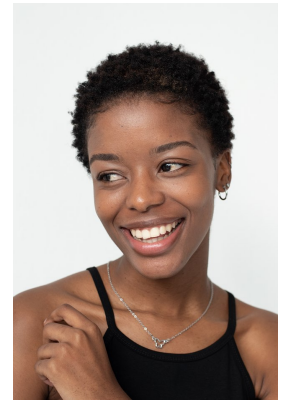

BOSS MODELS

DURBAN

PHILASANDE NGCAMU

Height: 161cm Bust: 76cm Waist: 60cm Hips: 97cm Shoe: 4 UK Hair: Black Eyes: Black