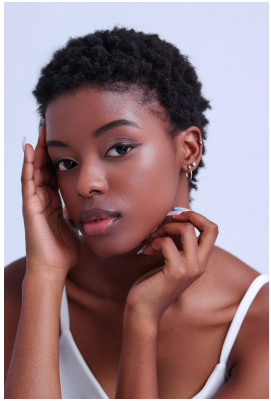

BOSS MODELS

DURBAN

PHILASANDE NGCAMU

Height: 161cm Bust: 76cm Waist: 60cm Hips: 97cm Shoe: 4 UK Hair: Black Eyes: Black