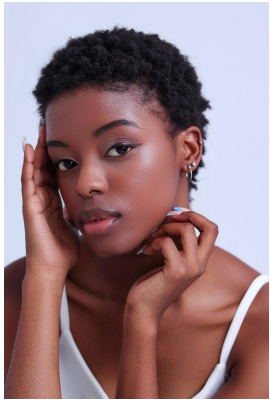

BOSS MODELS

DURBAN

PHILASANDE NGCAMU

Height: 161cm Bust: 75cm Waist: 60cm Hips: 94cm Shoe: 4 UK Hair: Black Eyes: Black