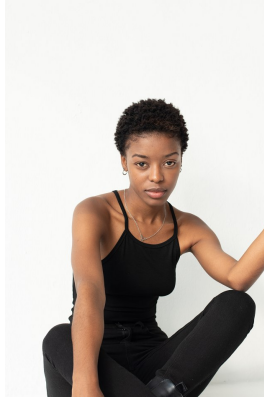

BOSS MODELS

DURBAN

PHILASANDE NGCAMU

Height: 161cm Bust: 75cm Waist: 60cm Hips: 94cm Shoe: 4 UK Hair: Black Eyes: Black