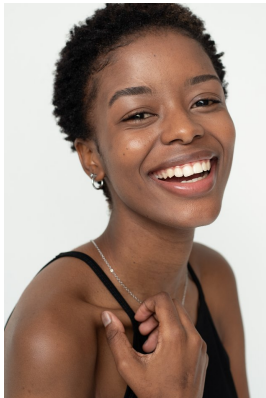

BOSS MODELS

DURBAN

PHILASANDE NGCAMU

Height: 161cm Bust: 75cm Waist: 60cm Hips: 94cm Shoe: 4 UK Hair: Black Eyes: Black