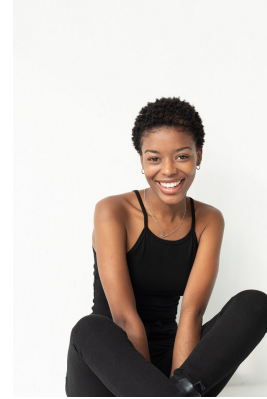

BOSS MODELS

DURBAN

PHILASANDE NGCAMU

Height: 161cm Bust: 75cm Waist: 60cm Hips: 94cm Shoe: 4 UK Hair: Black Eyes: Black