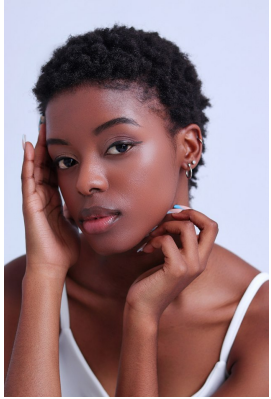

BOSS MODELS

DURBAN

PHILASANDE NGCAMU

Height: 161cm Bust: 75cm Waist: 60cm Hips: 94cm Shoe: 4 UK Hair: Black Eyes: Black