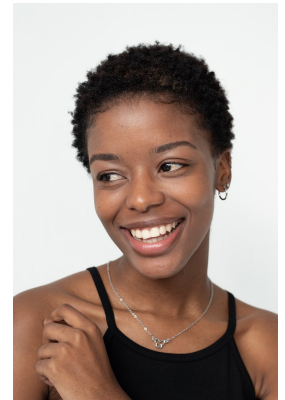

BOSS MODELS

DURBAN

PHILASANDE NGCAMU

Height: 161cm Bust: 75cm Waist: 60cm Hips: 94cm Shoe: 4 UK Hair: Black Eyes: Black