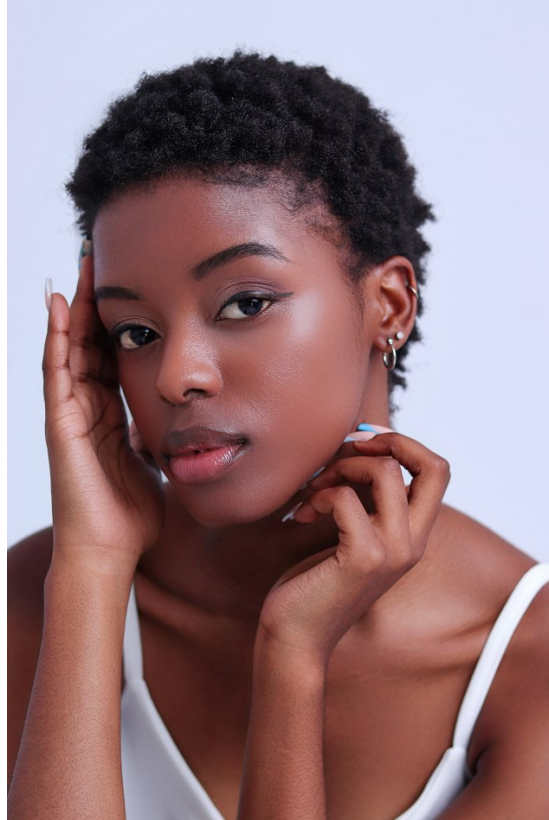

BOSS MODELS

DURBAN

PHILASANDE NGCAMU

Height: 161cm Bust: 75cm Waist: 60cm Hips: 94cm Shoe: 4 UK Hair: Black Eyes: Black

BOSS MODELS

DURBAN

PHILASANDE NGCAMU

Height: 161cm Bust: 75cm Waist: 60cm Hips: 94cm Shoe: 4 UK Hair: Black Eyes: Black