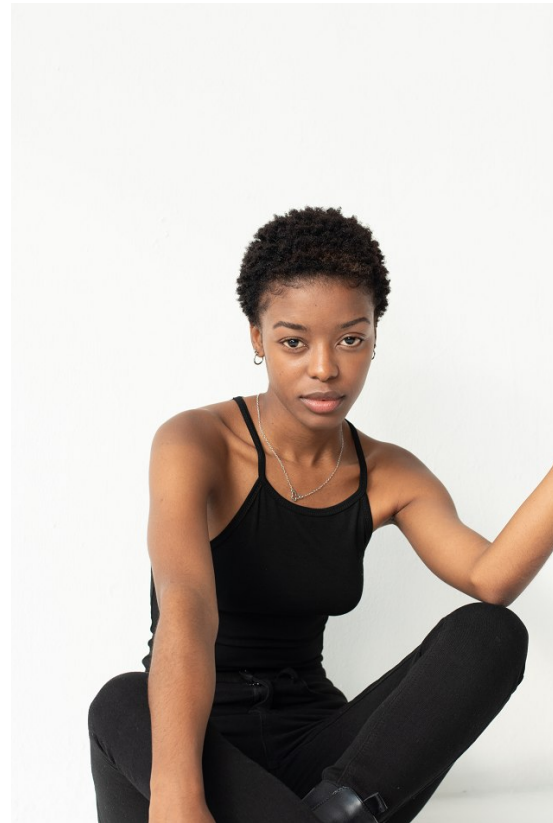

BOSS MODELS

DURBAN

PHILASANDE NGCAMU

Height: 161cm Bust: 75cm Waist: 60cm Hips: 94cm Shoe: 4 UK Hair: Black Eyes: Black

BOSS MODELS

DURBAN

PHILASANDE NGCAMU

Height: 161cm Bust: 75cm Waist: 60cm Hips: 94cm Shoe: 4 UK Hair: Black Eyes: Black