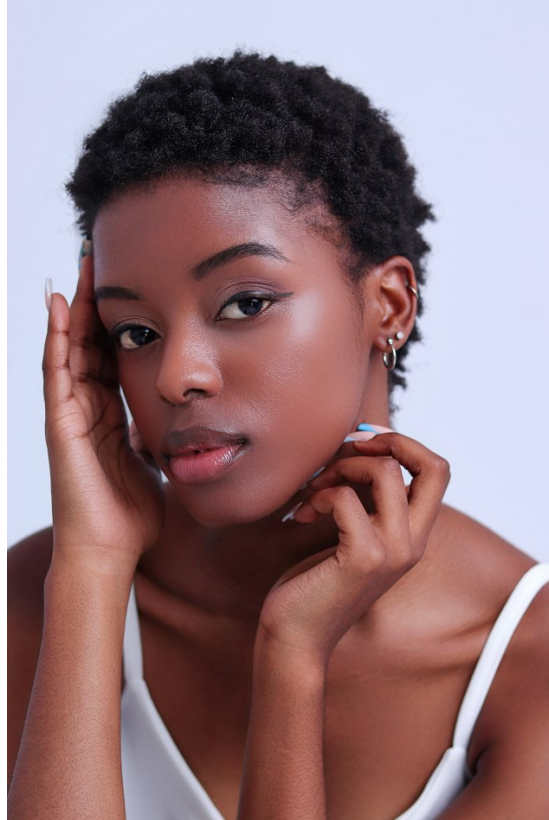

# BOSS MODELS

DURBAN

PHILASANDE NGCAMU

Height: 161cm Bust: 76cm Waist: 60cm Hips: 97cm Shoe: 4 UK Hair: Black Eyes: Black