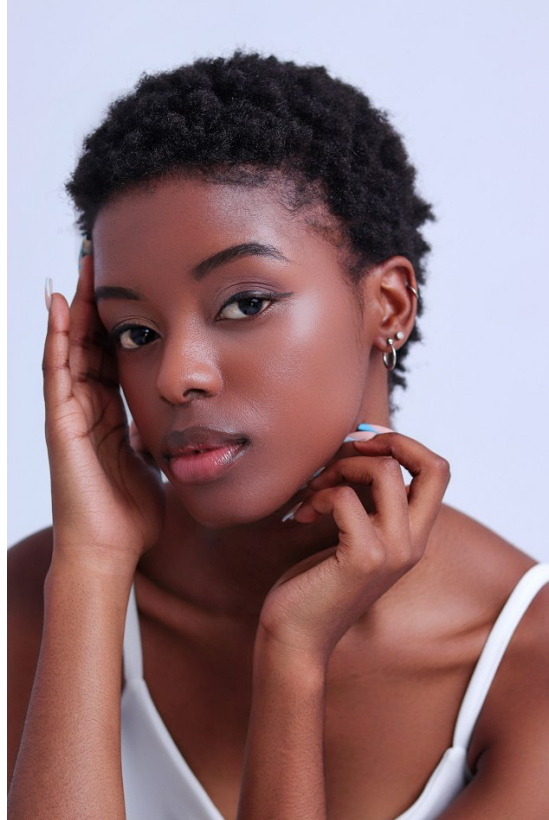

# BOSS MODELS

DURBAN

PHILASANDE NGCAMU

Height: 161cm Bust: 75cm Waist: 60cm Hips: 94cm Shoe: 4 UK Hair: Black Eyes: Black