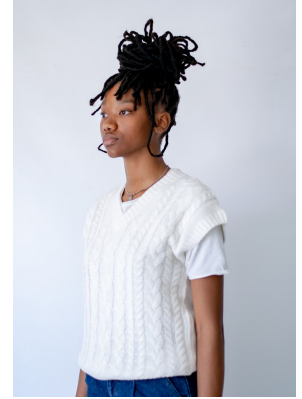

BOSS MODELS

DURBAN

ALONDWE MKHIZE

Height: 175cm Bust: 83cm Waist: 65cm Hips: 100cm Shoe: 7 UK Hair: Black Eyes: Brown