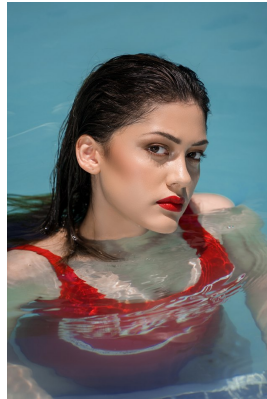

# BOSS MODELS

DURBAN

## KIRAAN NAIDOO

Height: 160cm Bust: 83cm Waist: 63cm Hips: 96cm Shoe: 4.5 UK Hair: Brown Eyes: Brown

# BOSS MODELS

DURBAN

KIRAAN NAIDOO

Height: 160cm Bust: 83cm Waist: 63cm Hips: 96cm Shoe: 4.5 UK Hair: Brown Eyes: Brown