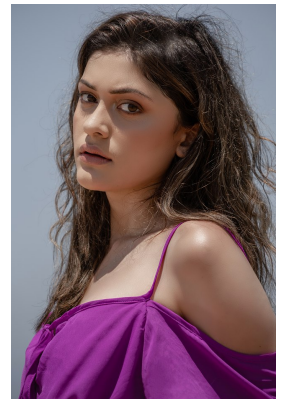

BOSS MODELS

DURBAN

KIRAAN NAIDOO

Height: 160cm Bust: 81cm Waist: 64cm Hips: 93cm Shoe: 5.5 UK Hair: Brown Eyes: Brown

BOSS MODELS

DURBAN

KIRAAN NAIDOO

Height: 160cm Bust: 81cm Waist: 64cm Hips: 93cm Shoe: 5.5 UK Hair: Brown Eyes: Brown