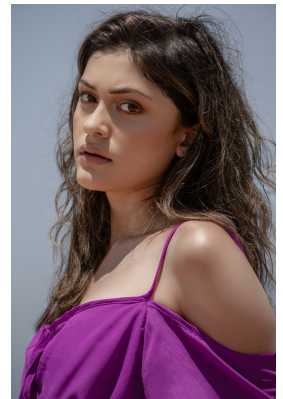

# BOSS MODELS

DURBAN

KIRAAN NAIDOO

Height: 160cm Bust: 81cm Waist: 64cm Hips: 93cm Shoe: 5.5 UK Hair: Brown Eyes: Brown