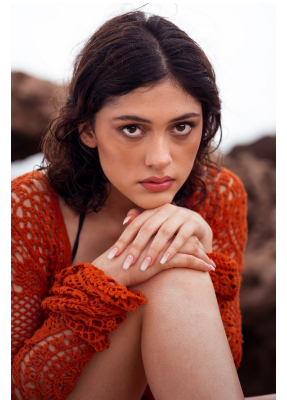

# BOSS MODELS

DURBAN

## KIRAAN NAIDOO

Height: 160cm Bust: 83cm Waist: 63cm Hips: 96cm Shoe: 4.5 UK Hair: Brown Eyes: Brown

# BOSS MODELS

DURBAN

KIRAAN NAIDOO

Height: 160cm Bust: 83cm Waist: 63cm Hips: 96cm Shoe: 4.5 UK Hair: Brown Eyes: Brown