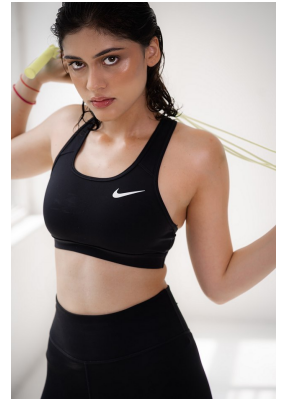

# BOSS MODELS

DURBAN

## KIRAAN NAIDOO

Height: 160cm Bust: 83cm Waist: 63cm Hips: 96cm Shoe: 4.5 UK Hair: Brown Eyes: Brown

# BOSS MODELS

DURBAN

KIRAAN NAIDOO

Height: 160cm Bust: 83cm Waist: 63cm Hips: 96cm Shoe: 4.5 UK Hair: Brown Eyes: Brown