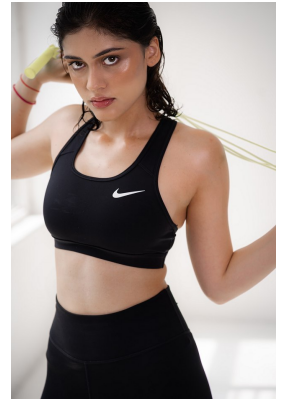

BOSS MODELS

DURBAN

KIRAAN NAIDOO

Height: 160cm Bust: 81cm Waist: 64cm Hips: 93cm Shoe: 5.5 UK Hair: Brown Eyes: Brown

BOSS MODELS

DURBAN

KIRAAN NAIDOO

Height: 160cm Bust: 81cm Waist: 64cm Hips: 93cm Shoe: 5.5 UK Hair: Brown Eyes: Brown