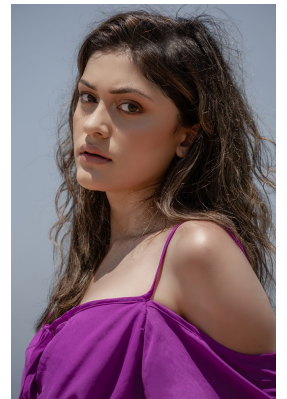

# BOSS MODELS

DURBAN

## KIRAAN NAIDOO

Height: 160cm Bust: 83cm Waist: 63cm Hips: 96cm Shoe: 4.5 UK Hair: Brown Eyes: Brown

# BOSS MODELS

DURBAN

KIRAAN NAIDOO

Height: 160cm Bust: 83cm Waist: 63cm Hips: 96cm Shoe: 4.5 UK Hair: Brown Eyes: Brown