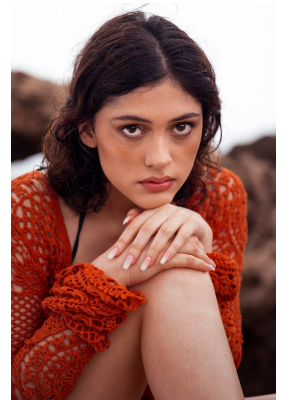

BOSS MODELS

DURBAN

KIRAAN NAIDOO

Height: 160cm Bust: 81cm Waist: 64cm Hips: 93cm Shoe: 5.5 UK Hair: Brown Eyes: Brown

BOSS MODELS

DURBAN

KIRAAN NAIDOO

Height: 160cm Bust: 81cm Waist: 64cm Hips: 93cm Shoe: 5.5 UK Hair: Brown Eyes: Brown