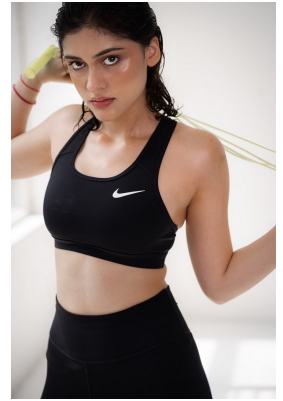

# BOSS MODELS

DURBAN

KIRAAN NAIDOO

Height: 160cm Bust: 81cm Waist: 64cm Hips: 93cm Shoe: 5.5 UK Hair: Brown Eyes: Brown