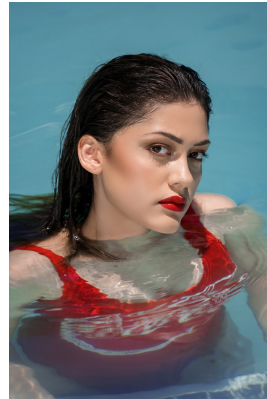

# BOSS MODELS

DURBAN

KIRAAN NAIDOO

Height: 160cm Bust: 81cm Waist: 64cm Hips: 93cm Shoe: 5.5 UK Hair: Brown Eyes: Brown