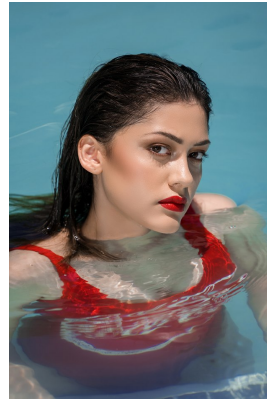

BOSS MODELS

DURBAN

KIRAAN NAIDOO

Height: 160cm Bust: 81cm Waist: 64cm Hips: 93cm Shoe: 5.5 UK Hair: Brown Eyes: Brown

BOSS MODELS

DURBAN

KIRAAN NAIDOO

Height: 160cm Bust: 81cm Waist: 64cm Hips: 93cm Shoe: 5.5 UK Hair: Brown Eyes: Brown