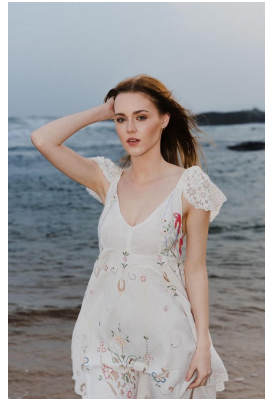

BOSS MODELS

DURBAN

KWEZI KENNEDY

Height: 170cm Bust: 73cm Waist: 61cm Hips: 84cm Shoe: 5 UK Hair: Blonde Eyes: Green

BOSS MODELS

DURBAN

KWEZI KENNEDY

Height: 170cm Bust: 73cm Waist: 61cm Hips: 84cm Shoe: 5 UK Hair: Blonde Eyes: Green