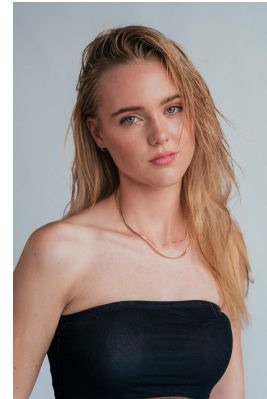

BOSS MODELS

DURBAN

KWEZI KENNEDY

Height: 170cm Bust: 73cm Waist: 61cm Hips: 84cm Shoe: 5 UK Hair: Blonde Eyes: Green

BOSS MODELS

DURBAN

KWEZI KENNEDY

Height: 170cm Bust: 73cm Waist: 61cm Hips: 84cm Shoe: 5 UK Hair: Blonde Eyes: Green