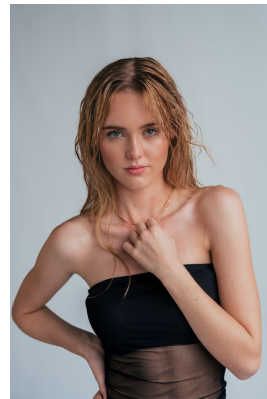

BOSS MODELS

DURBAN

KWEZI KENNEDY

Height: 170cm Bust: 73cm Waist: 61cm Hips: 84cm Shoe: 5 UK Hair: Blonde Eyes: Green