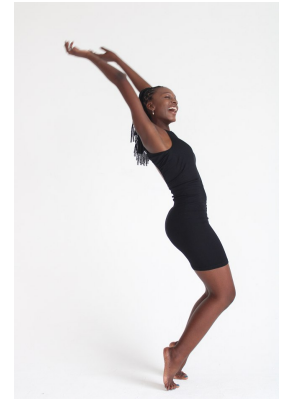

BOSS MODELS

DURBAN

LUYANDA MTHIMKHULU

Height: 165cm Bust: 81cm Waist: 66cm Hips: 98cm Shoe: 6 UK Hair: Black Eyes: Brown