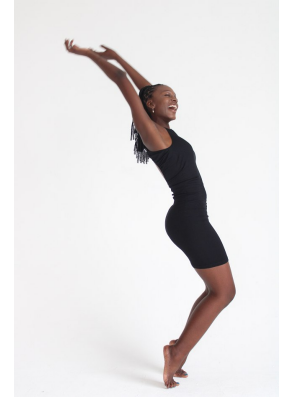

BOSS MODELS

DURBAN

LUYANDA MTHIMKHULU

Height: 165cm Bust: 81cm Waist: 66cm Hips: 98cm Shoe: 6 UK Hair: Black Eyes: Brown