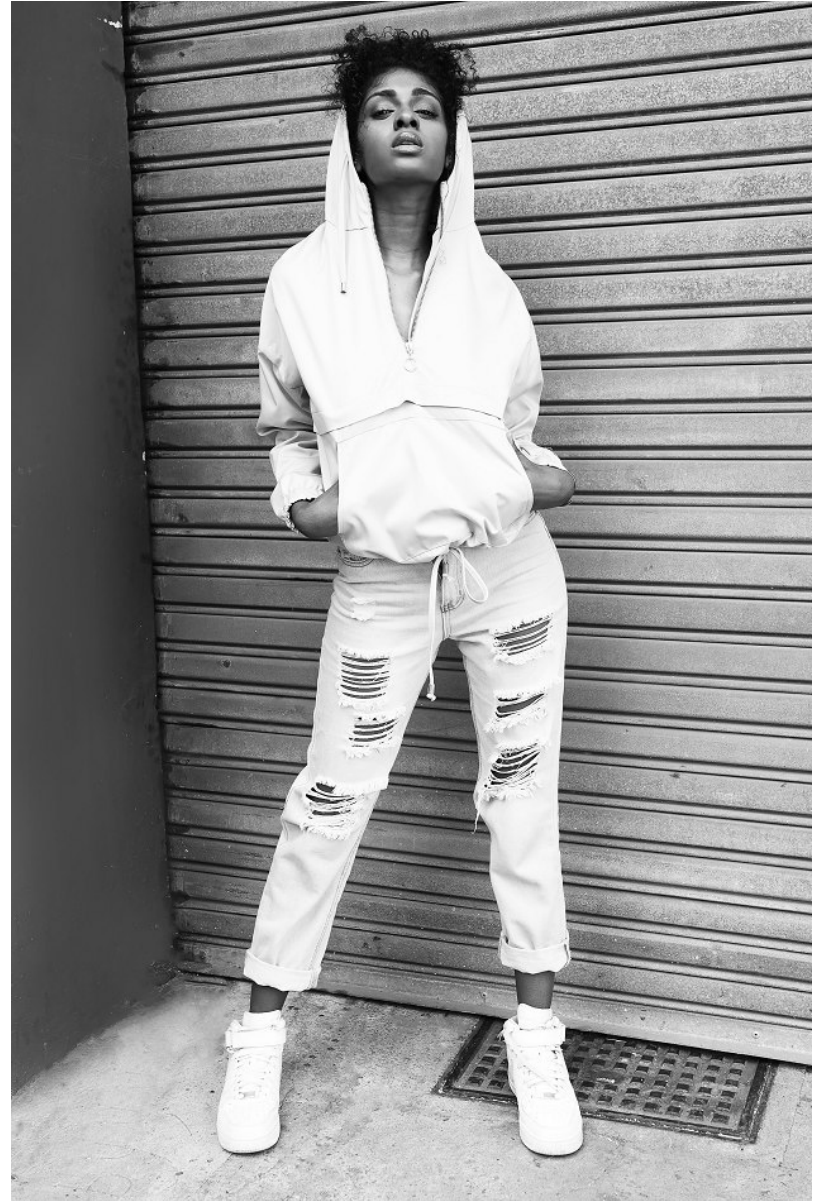

BOSS MODELS

DURBAN

ADALENE REDDY

Height: 166cm Bust: 76cm Waist: 60cm Hips: 90cm Shoe: 6 UK Hair: Black Eyes: Black