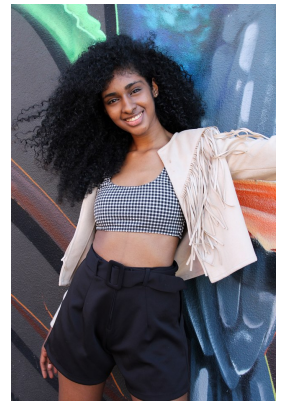

# BOSS MODELS

DURBAN

## ADALENE REDDY

Height: 166cm Bust: 76cm Waist: 60cm Hips: 90cm Shoe: 6 UK Hair: Black Eyes: Black