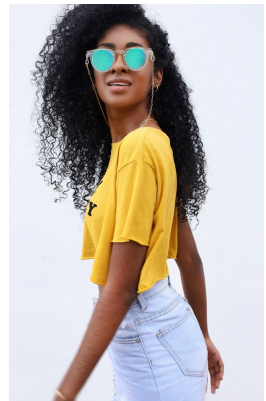

BOSS MODELS

DURBAN

ADALENE REDDY

Height: 166cm Bust: 76cm Waist: 60cm Hips: 90cm Shoe: 6 UK Hair: Black Eyes: Black