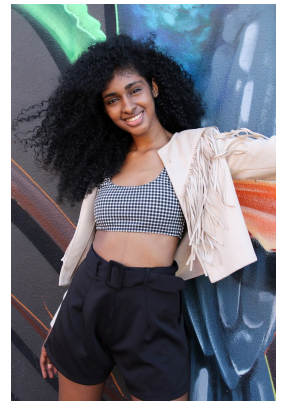

BOSS MODELS

DURBAN

ADALENE REDDY

Height: 166cm Bust: 76cm Waist: 60cm Hips: 90cm Shoe: 6 UK Hair: Black Eyes: Black