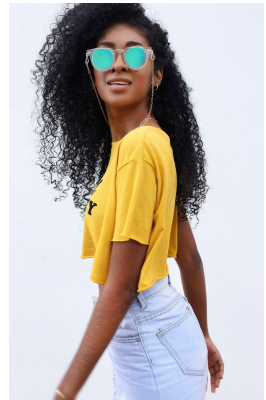

BOSS MODELS

DURBAN

ADALENE REDDY

Height: 166cm Bust: 76cm Waist: 60cm Hips: 90cm Shoe: 6 UK Hair: Black Eyes: Black