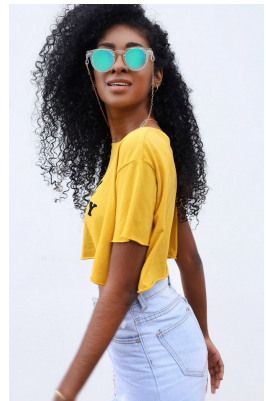

# BOSS MODELS

DURBAN

## ADALENE REDDY

Height: 166cm Bust: 76cm Waist: 60cm Hips: 90cm Shoe: 6 UK Hair: Black Eyes: Black