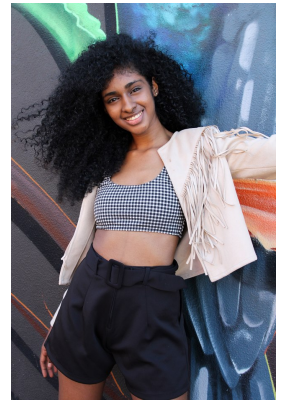

BOSS MODELS

DURBAN

ADALENE REDDY

Height: 166cm Bust: 76cm Waist: 60cm Hips: 90cm Shoe: 6 UK Hair: Black Eyes: Black