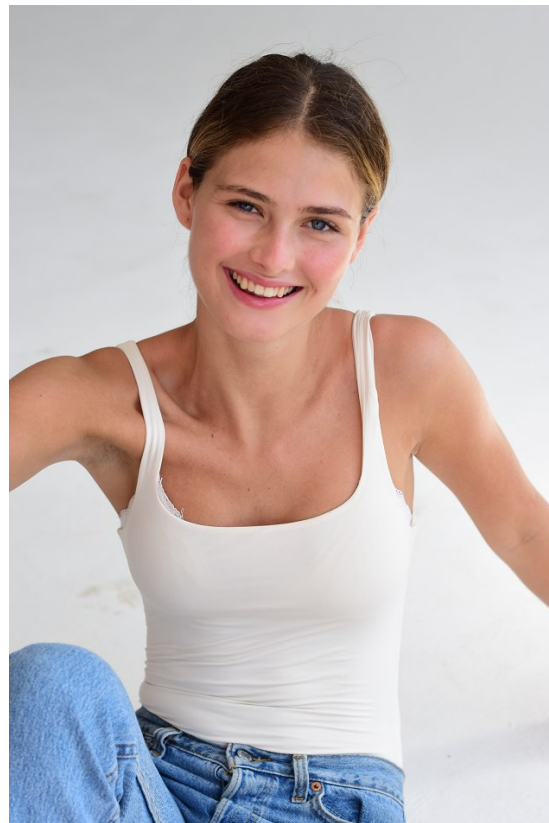

# BOSS MODELS

DURBAN

TYLER JADE CASEY

Height: 167cm Bust: 80cm Waist: 64cm Hips: 93cm Shoe: 5 UK Hair: Brown Eyes: Blue