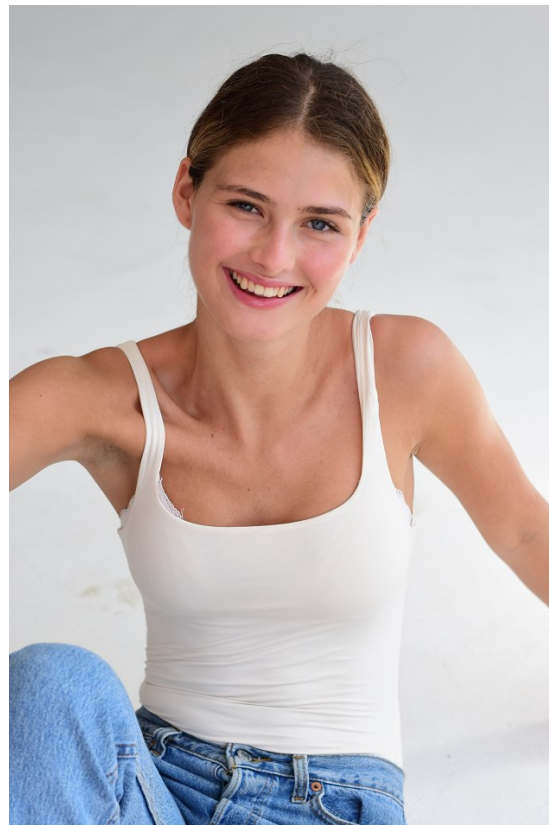

# BOSS MODELS

DURBAN

TYLER JADE CASEY

Height: 167cm Bust: 80cm Waist: 64cm Hips: 93cm Shoe: 5 UK Hair: Brown Eyes: Blue

# BOSS MODELS

DURBAN

**TYLER JADE CASEY**

Height: 167cm Bust: 80cm Waist: 64cm Hips: 93cm Shoe: 5 UK Hair: Brown Eyes: Blue