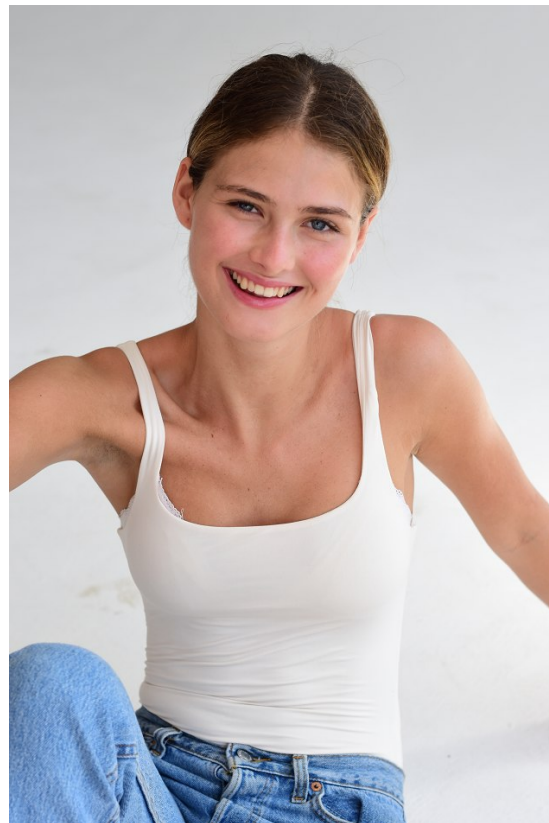

# BOSS MODELS

DURBAN

TYLER JADE CASEY

Height: 167cm Bust: 80cm Waist: 64cm Hips: 93cm Shoe: 5 UK Hair: Brown Eyes: Blue

# BOSS MODELS

DURBAN

**TYLER JADE CASEY**

Height: 167cm Bust: 80cm Waist: 64cm Hips: 93cm Shoe: 5 UK Hair: Brown Eyes: Blue