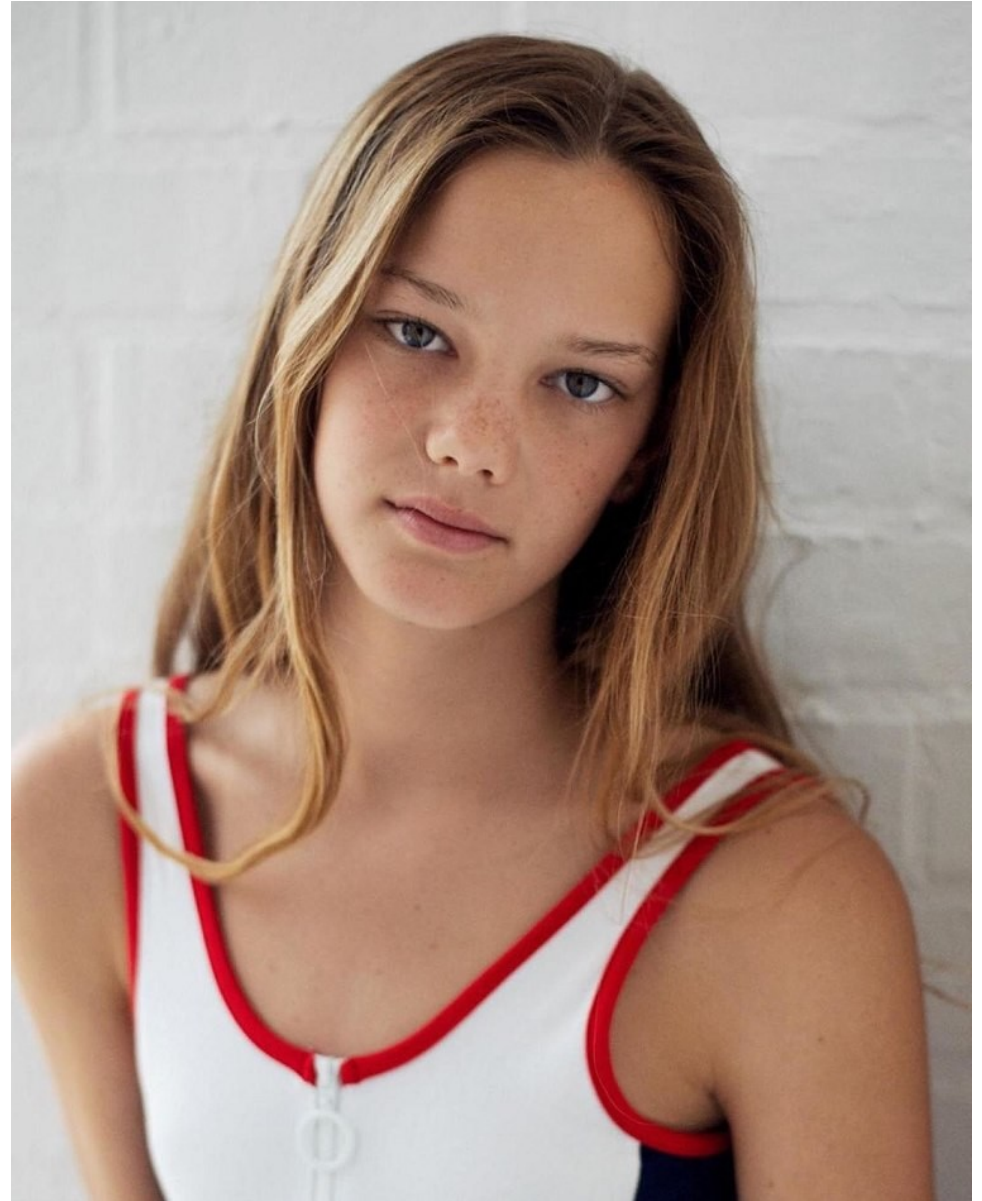

BOSS MODELS

DURBAN

RYLEIGH JESSICA RUTHERFORD

Height: 170cm Bust: 76cm Waist: 63cm Hips: 87cm Shoe: 6 UK Hair: Brown Eyes: Green

BOSS MODELS

DURBAN

RYLEIGH JESSICA RUTHERFORD

Height: 170cm Bust: 76cm Waist: 63cm Hips: 87cm Shoe: 6 UK Hair: Brown Eyes: Green