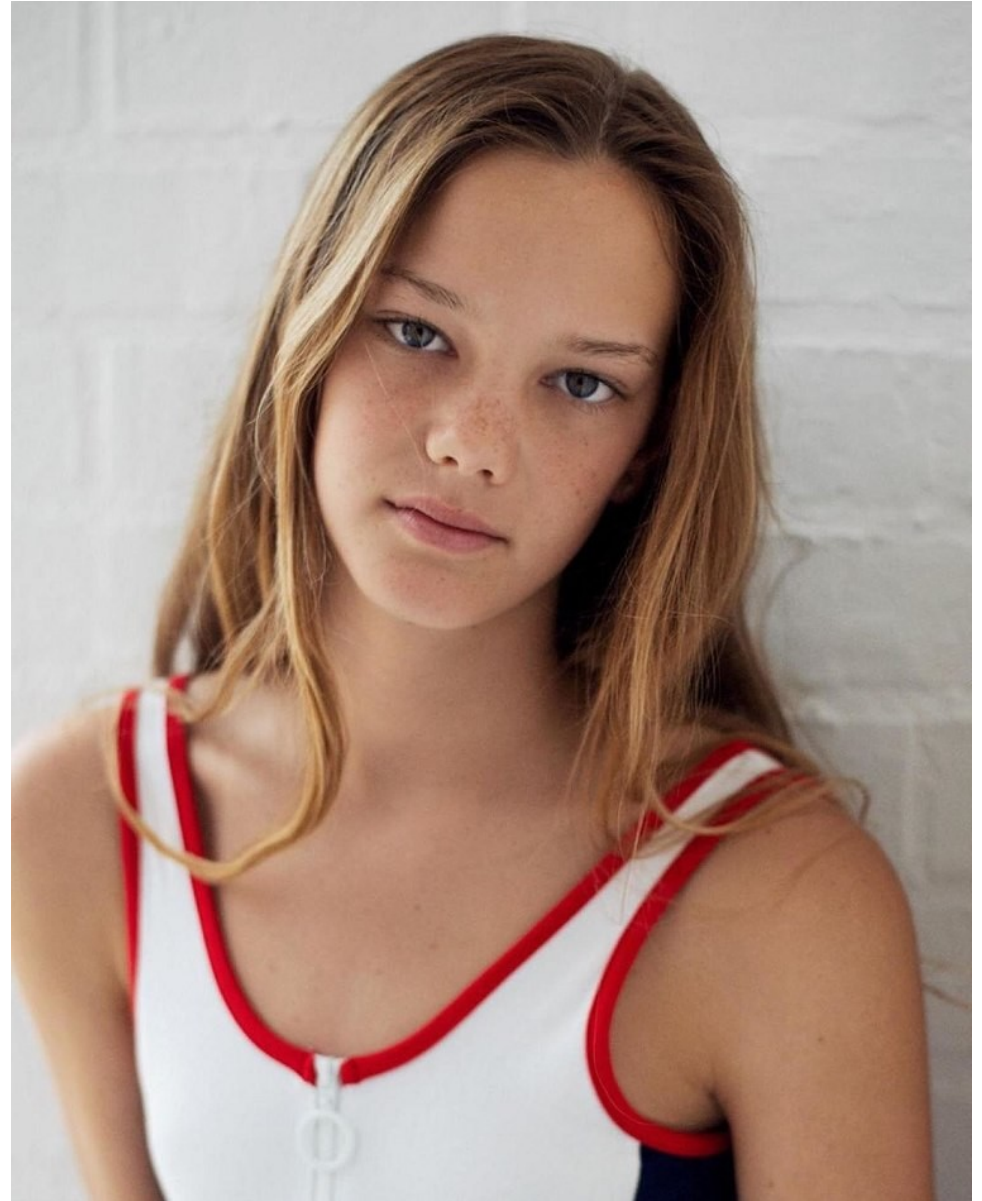

BOSS MODELS

DURBAN

RYLEIGH JESSICA RUTHERFORD

Height: 170cm Bust: 76cm Waist: 63cm Hips: 87cm Shoe: 6 UK Hair: Brown Eyes: Green