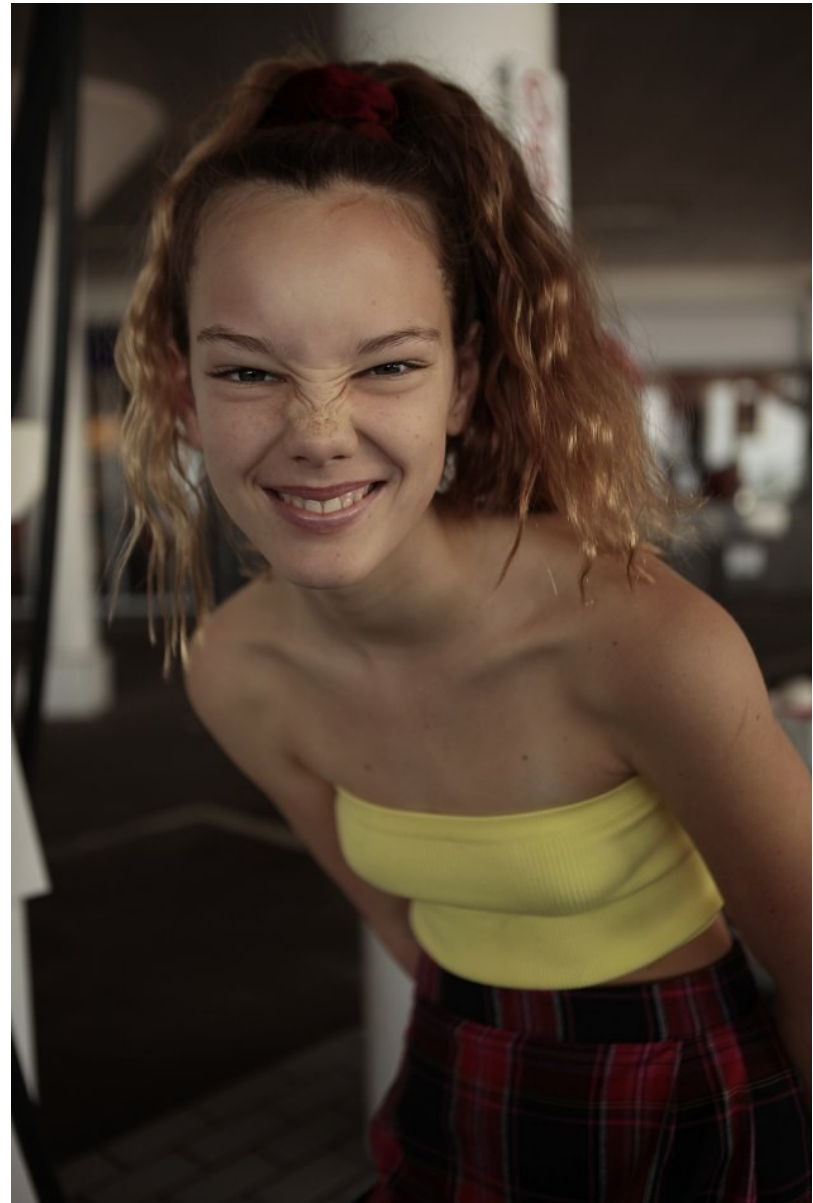

BOSS MODELS

DURBAN

RYLEIGH JESSICA RUTHERFORD

Height: 170cm Bust: 76cm Waist: 63cm Hips: 87cm Shoe: 6 UK Hair: Brown Eyes: Green