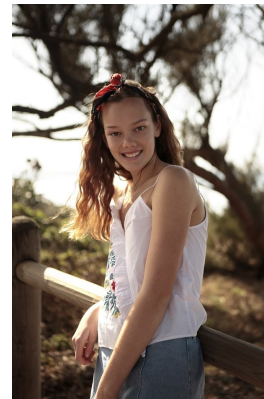

BOSS MODELS

DURBAN

RYLEIGH JESSICA RUTHERFORD

Height: 170cm Bust: 76cm Waist: 63cm Hips: 87cm Shoe: 6 UK Hair: Brown Eyes: Green

BOSS MODELS

DURBAN

RYLEIGH JESSICA RUTHERFORD

Height: 170cm Bust: 76cm Waist: 63cm Hips: 87cm Shoe: 6 UK Hair: Brown Eyes: Green