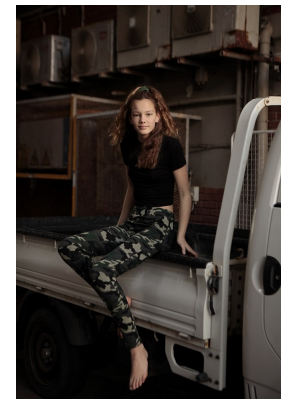

BOSS MODELS

DURBAN

RYLEIGH JESSICA RUTHERFORD

Height: 170cm Bust: 76cm Waist: 63cm Hips: 87cm Shoe: 6 UK Hair: Brown Eyes: Green

BOSS MODELS

DURBAN

RYLEIGH JESSICA RUTHERFORD

Height: 170cm Bust: 76cm Waist: 63cm Hips: 87cm Shoe: 6 UK Hair: Brown Eyes: Green