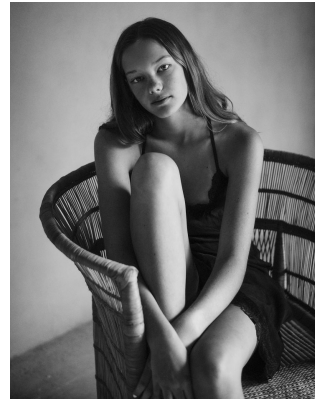

# BOSS MODELS

DURBAN

RYLEIGH JESSICA RUTHERFORD

Height: 170cm Bust: 76cm Waist: 63cm Hips: 87cm Shoe: 6 UK Hair: Brown Eyes: Green