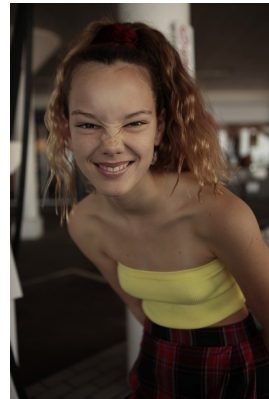

BOSS MODELS

DURBAN

RYLEIGH JESSICA RUTHERFORD

Height: 170cm Bust: 76cm Waist: 63cm Hips: 87cm Shoe: 6 UK Hair: Brown Eyes: Green

BOSS MODELS

DURBAN

RYLEIGH JESSICA RUTHERFORD

Height: 170cm Bust: 76cm Waist: 63cm Hips: 87cm Shoe: 6 UK Hair: Brown Eyes: Green