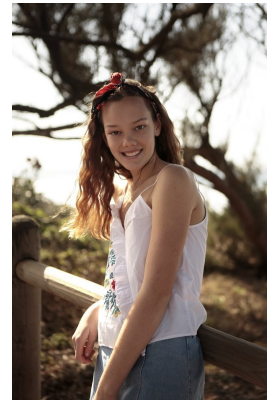

# BOSS MODELS

DURBAN

RYLEIGH JESSICA RUTHERFORD

Height: 170cm Bust: 76cm Waist: 63cm Hips: 87cm Shoe: 6 UK Hair: Brown Eyes: Green