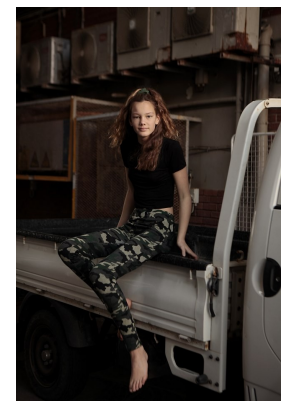

BOSS MODELS

DURBAN

RYLEIGH JESSICA RUTHERFORD

Height: 170cm Bust: 76cm Waist: 63cm Hips: 87cm Shoe: 6 UK Hair: Brown Eyes: Green

BOSS MODELS

DURBAN

RYLEIGH JESSICA RUTHERFORD

Height: 170cm Bust: 76cm Waist: 63cm Hips: 87cm Shoe: 6 UK Hair: Brown Eyes: Green