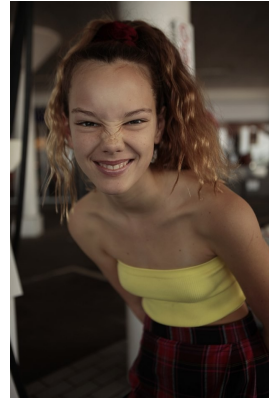

# BOSS MODELS

DURBAN

RYLEIGH JESSICA RUTHERFORD

Height: 170cm Bust: 76cm Waist: 63cm Hips: 87cm Shoe: 6 UK Hair: Brown Eyes: Green