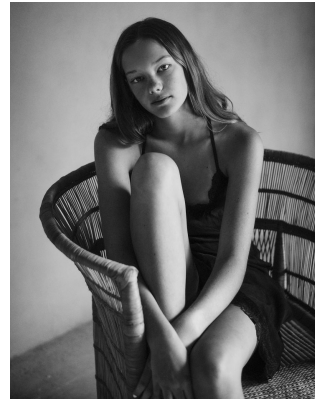

BOSS MODELS

DURBAN

RYLEIGH JESSICA RUTHERFORD

Height: 170cm Bust: 76cm Waist: 63cm Hips: 87cm Shoe: 6 UK Hair: Brown Eyes: Green

BOSS MODELS

DURBAN

RYLEIGH JESSICA RUTHERFORD

Height: 170cm Bust: 76cm Waist: 63cm Hips: 87cm Shoe: 6 UK Hair: Brown Eyes: Green