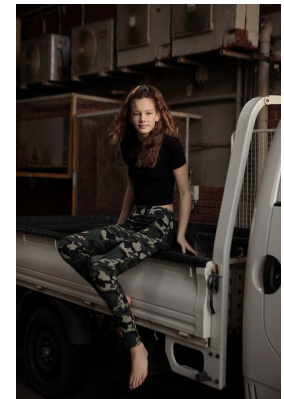

# BOSS MODELS

DURBAN

RYLEIGH JESSICA RUTHERFORD

Height: 170cm Bust: 76cm Waist: 63cm Hips: 87cm Shoe: 6 UK Hair: Brown Eyes: Green