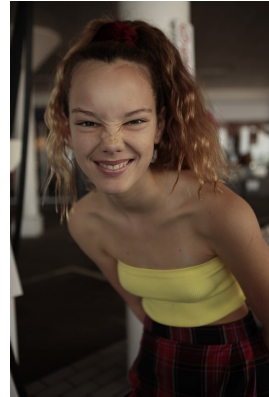

BOSS MODELS

DURBAN

RYLEIGH JESSICA RUTHERFORD

Height: 170cm Bust: 76cm Waist: 63cm Hips: 87cm Shoe: 6 UK Hair: Brown Eyes: Green

BOSS MODELS

DURBAN

RYLEIGH JESSICA RUTHERFORD

Height: 170cm Bust: 76cm Waist: 63cm Hips: 87cm Shoe: 6 UK Hair: Brown Eyes: Green