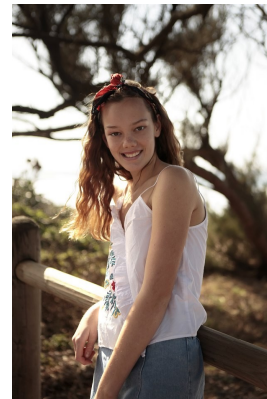

BOSS MODELS

DURBAN

RYLEIGH JESSICA RUTHERFORD

Height: 170cm Bust: 76cm Waist: 63cm Hips: 87cm Shoe: 6 UK Hair: Brown Eyes: Green

BOSS MODELS

DURBAN

RYLEIGH JESSICA RUTHERFORD

Height: 170cm Bust: 76cm Waist: 63cm Hips: 87cm Shoe: 6 UK Hair: Brown Eyes: Green