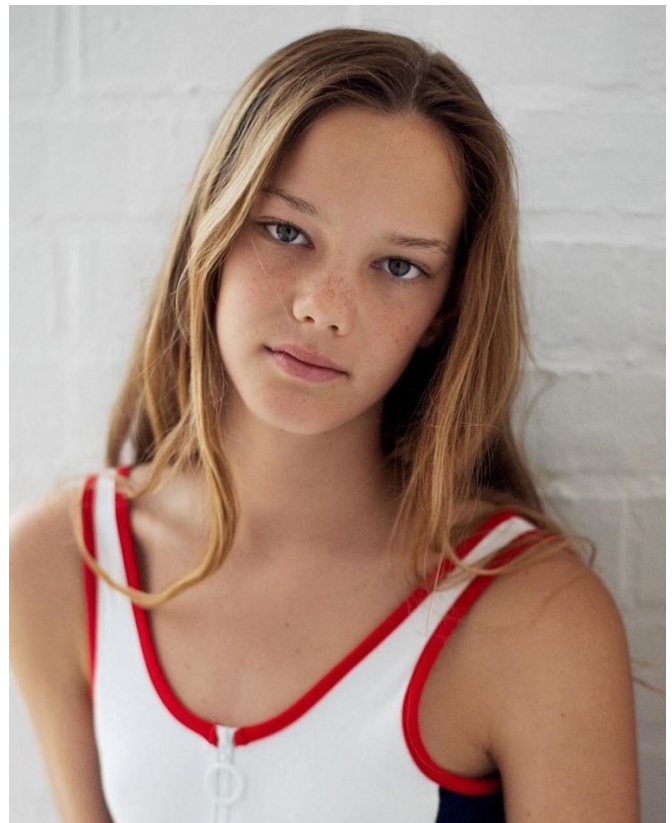

BOSS MODELS

DURBAN

RYLEIGH JESSICA RUTHERFORD

Height: 170cm Bust: 76cm Waist: 63cm Hips: 87cm Shoe: 6 UK Hair: Brown Eyes: Green

BOSS MODELS

DURBAN

RYLEIGH JESSICA RUTHERFORD

Height: 170cm Bust: 76cm Waist: 63cm Hips: 87cm Shoe: 6 UK Hair: Brown Eyes: Green