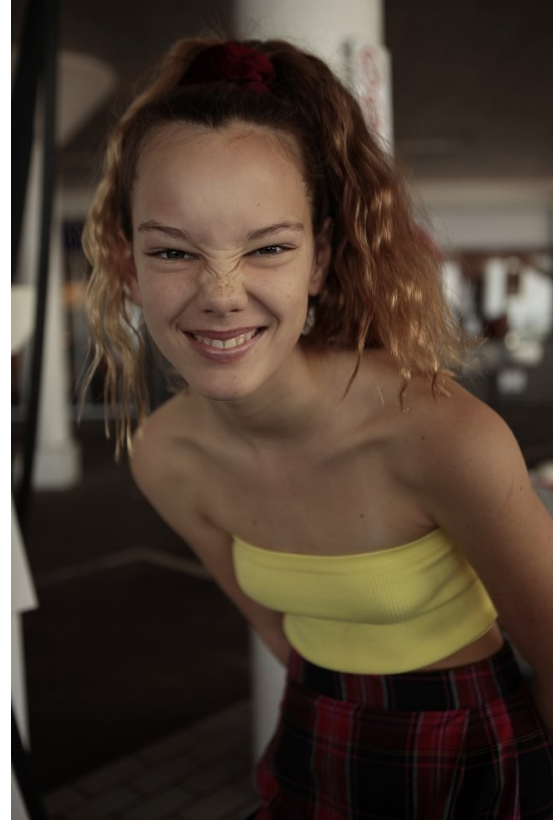

BOSS MODELS

DURBAN

RYLEIGH JESSICA RUTHERFORD

Height: 170cm Bust: 76cm Waist: 63cm Hips: 87cm Shoe: 6 UK Hair: Brown Eyes: Green

BOSS MODELS

DURBAN

RYLEIGH JESSICA RUTHERFORD

Height: 170cm Bust: 76cm Waist: 63cm Hips: 87cm Shoe: 6 UK Hair: Brown Eyes: Green