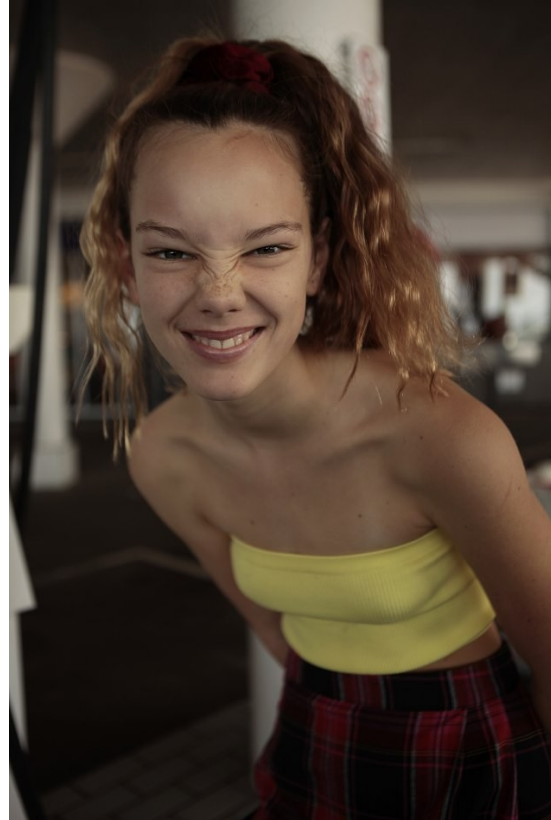

BOSS MODELS

DURBAN

RYLEIGH JESSICA RUTHERFORD

Height: 170cm Bust: 76cm Waist: 63cm Hips: 87cm Shoe: 6 UK Hair: Brown Eyes: Green

BOSS MODELS

DURBAN

RYLEIGH JESSICA RUTHERFORD

Height: 170cm Bust: 76cm Waist: 63cm Hips: 87cm Shoe: 6 UK Hair: Brown Eyes: Green