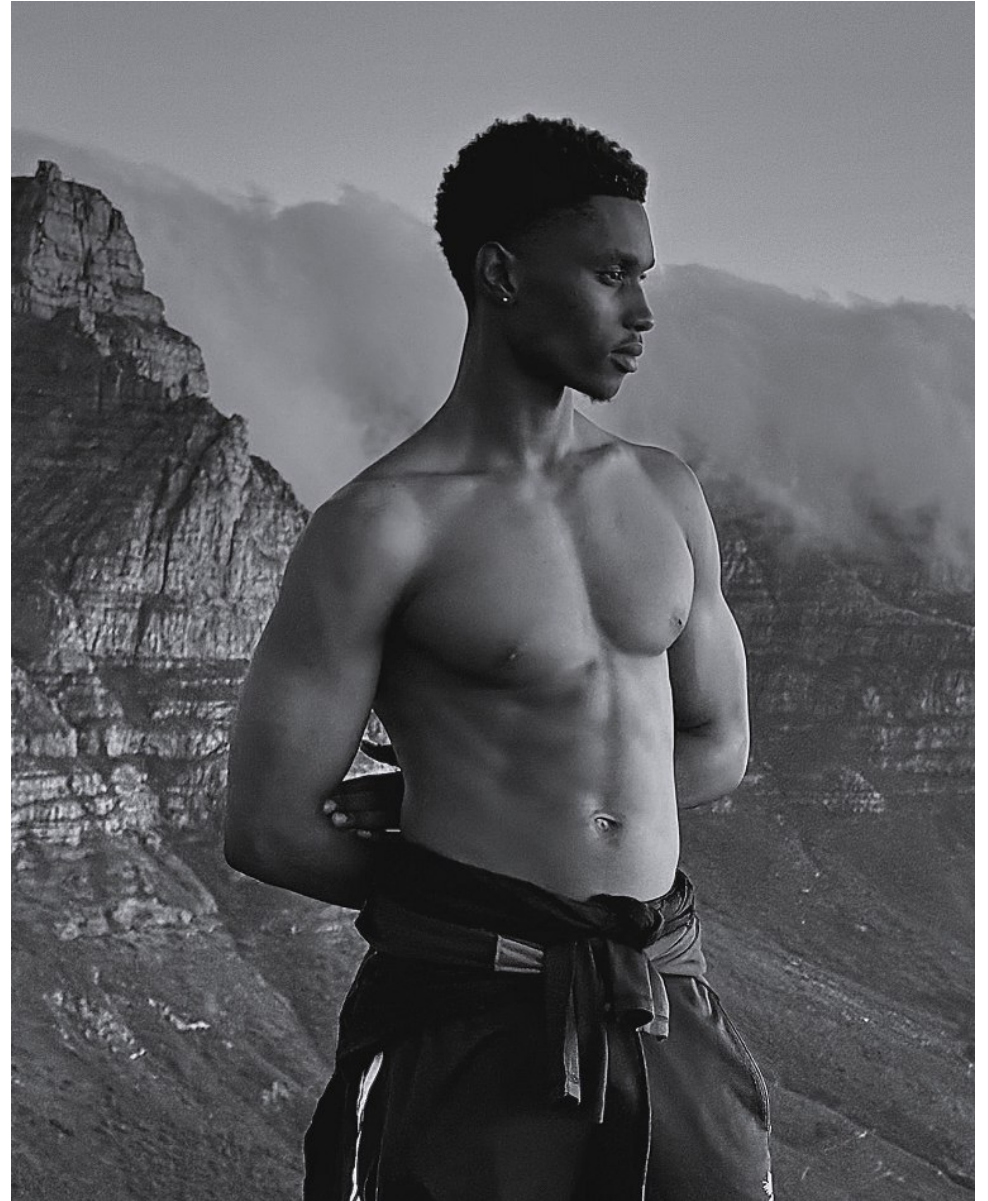

# BOSS MODELS

DURBAN

AKEEM LION

Height: 181cm Chest: 93cm Waist: 79cm Shoe: 10 UK Hair: Black Eyes: Brown