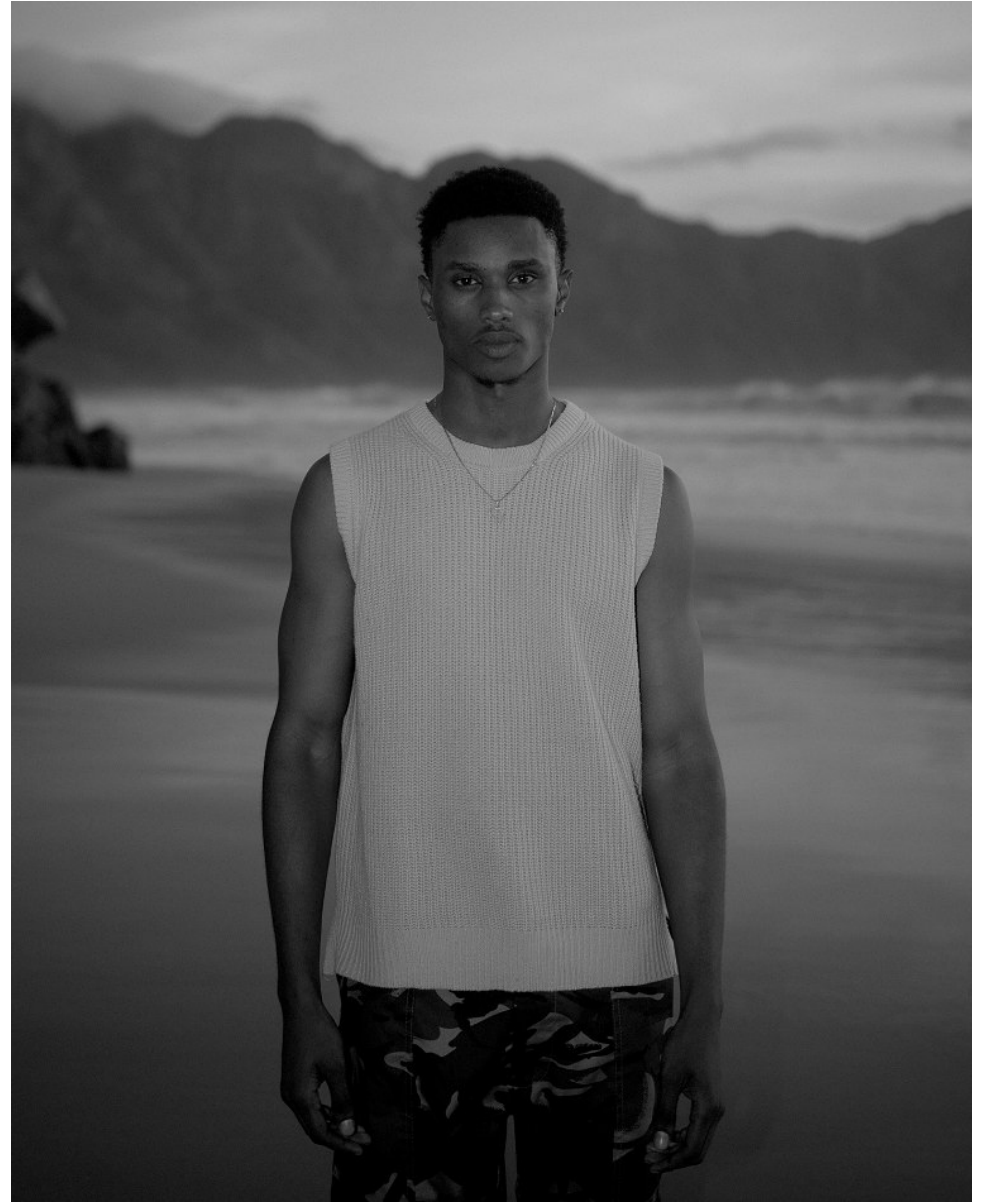

# BOSS MODELS

DURBAN

AKEEM LION

Height: 181cm Chest: 93cm Waist: 79cm Shoe: 10 UK Hair: Black Eyes: Brown