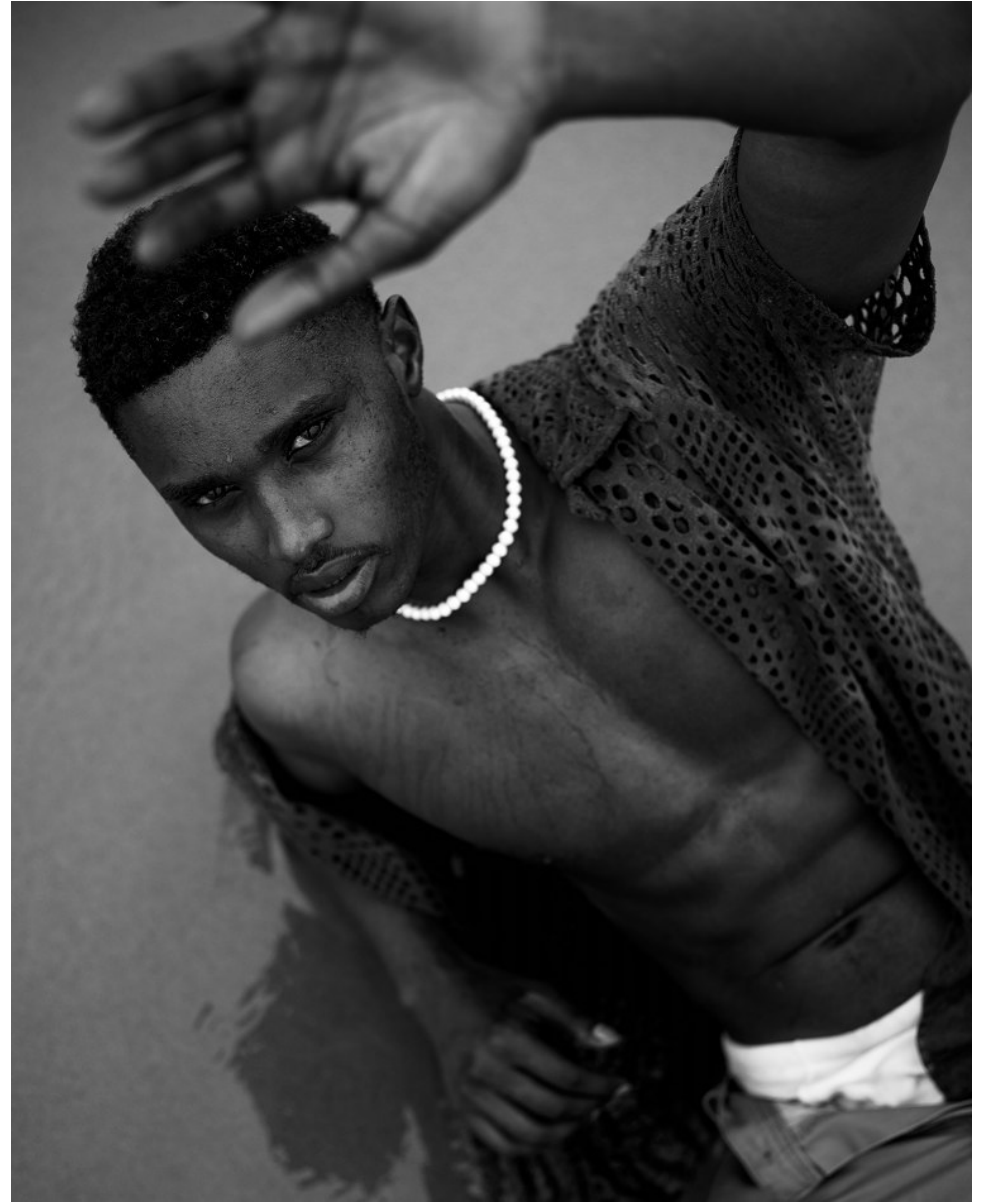

# BOSS MODELS

DURBAN

AKEEM LION

Height: 181cm Chest: 93cm Waist: 79cm Shoe: 10 UK Hair: Black Eyes: Brown