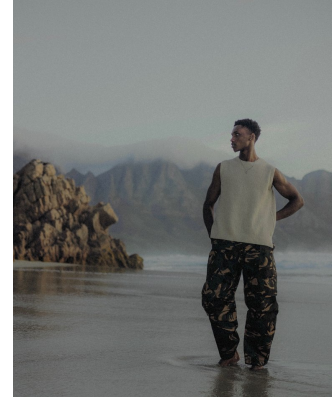

# BOSS MODELS

DURBAN

## AKEEM LION

Height: 181cm Chest: 93cm Waist: 79cm Shoe: 10 UK Hair: Black Eyes: Brown