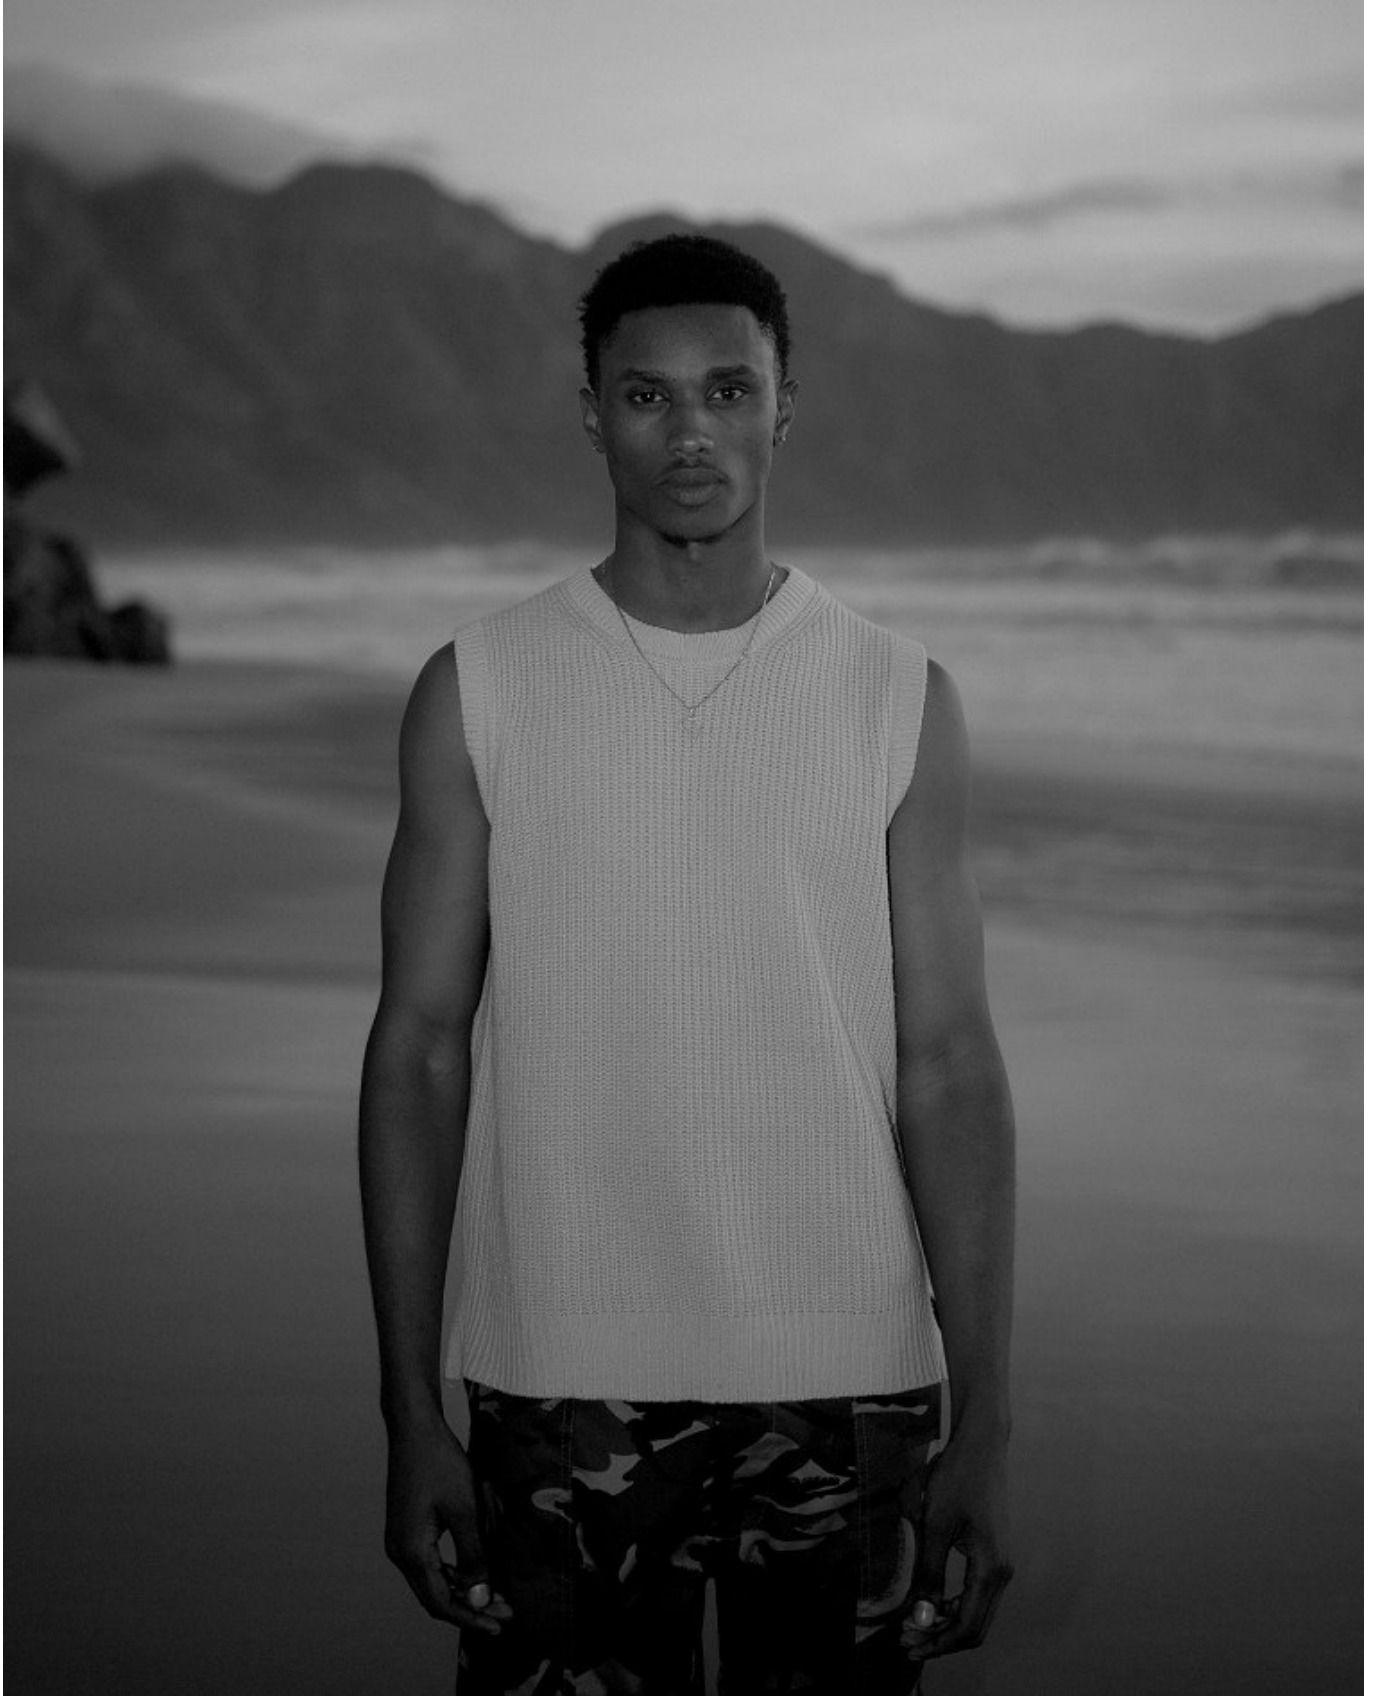

BOSS MODELS

DURBAN

AKEEM LION

Height: 181cm Chest: 93cm Waist: 79cm Shoe: 10 UK Hair: Black Eyes: Brown

BOSS MODELS

DURBAN

AKEEM LION

Height: 181cm Chest: 93cm Waist: 79cm Shoe: 10 UK Hair: Black Eyes: Brown

BOSS MODELS

DURBAN

AKEEM LION

Height: 181cm Chest: 93cm Waist: 79cm Shoe: 10 UK Hair: Black Eyes: Brown